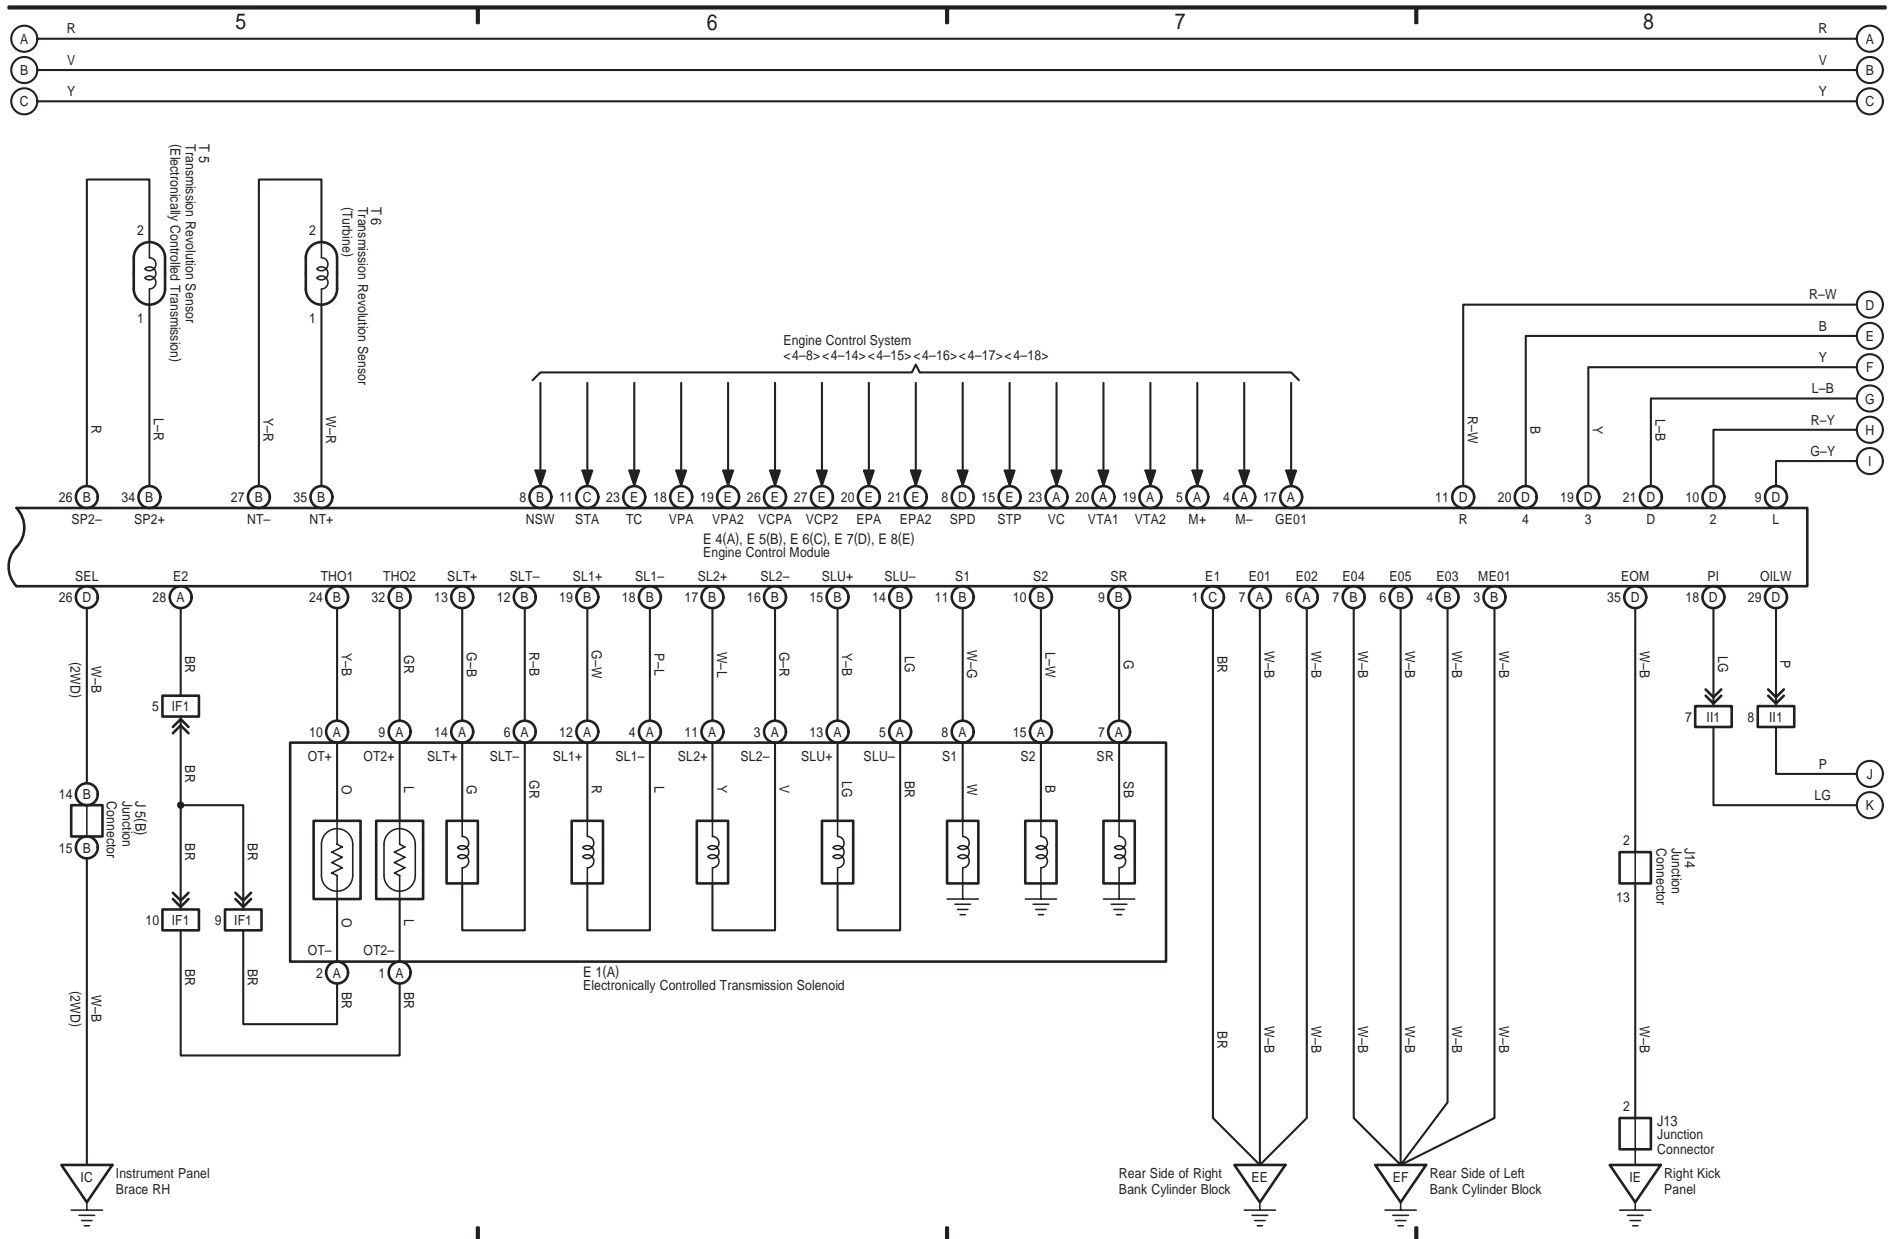

Electronically Controlled Transmission and A/T Indicator (1GR-FE)

TOYOTA TACOMA (EM03N0U)