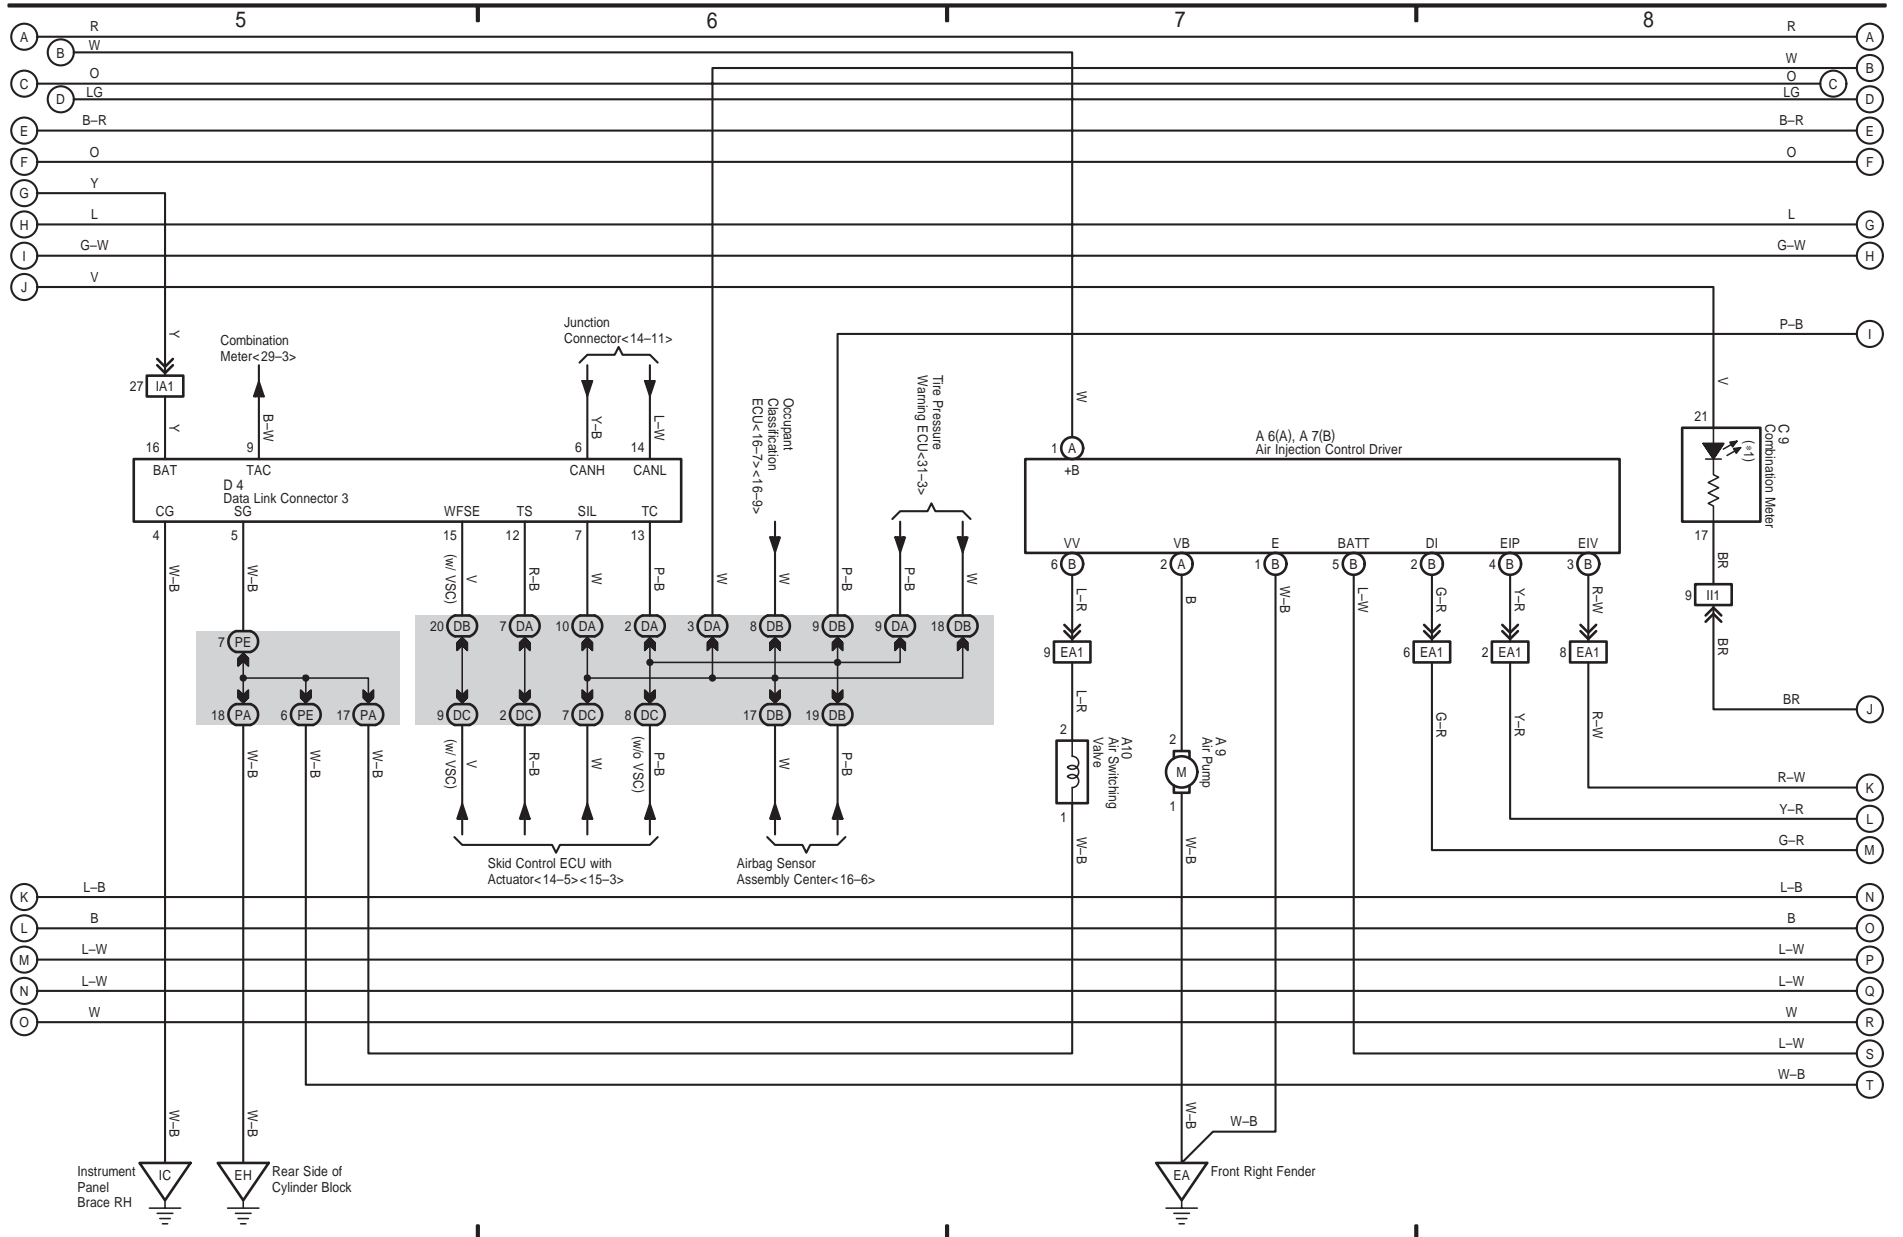

* 3 : Malfunction Indicator Lamp

TOYOTA TACOMA (EM03N0U)

Engine Control (1GR-FE)

TOYOTA TACOMA (EM03N0U)

4 TOYOTA TACOMA (Cont' d)

Engine Control (2TR-FE)

* 1 : Malfunction Indicator Lamp

TOYOTA TACOMA (EM03N0U)

Engine Control (2TR-FE)

Engine Control (2TR-FE)

TOYOTA TACOMA (EM03N0U)

5 TOYOTA TACOMA (Cont' d)

6 TOYOTA TACOMA

TOYOTA TACOMA (EM03N0U)

7 TOYOTA TACOMA

(Cont. next page)