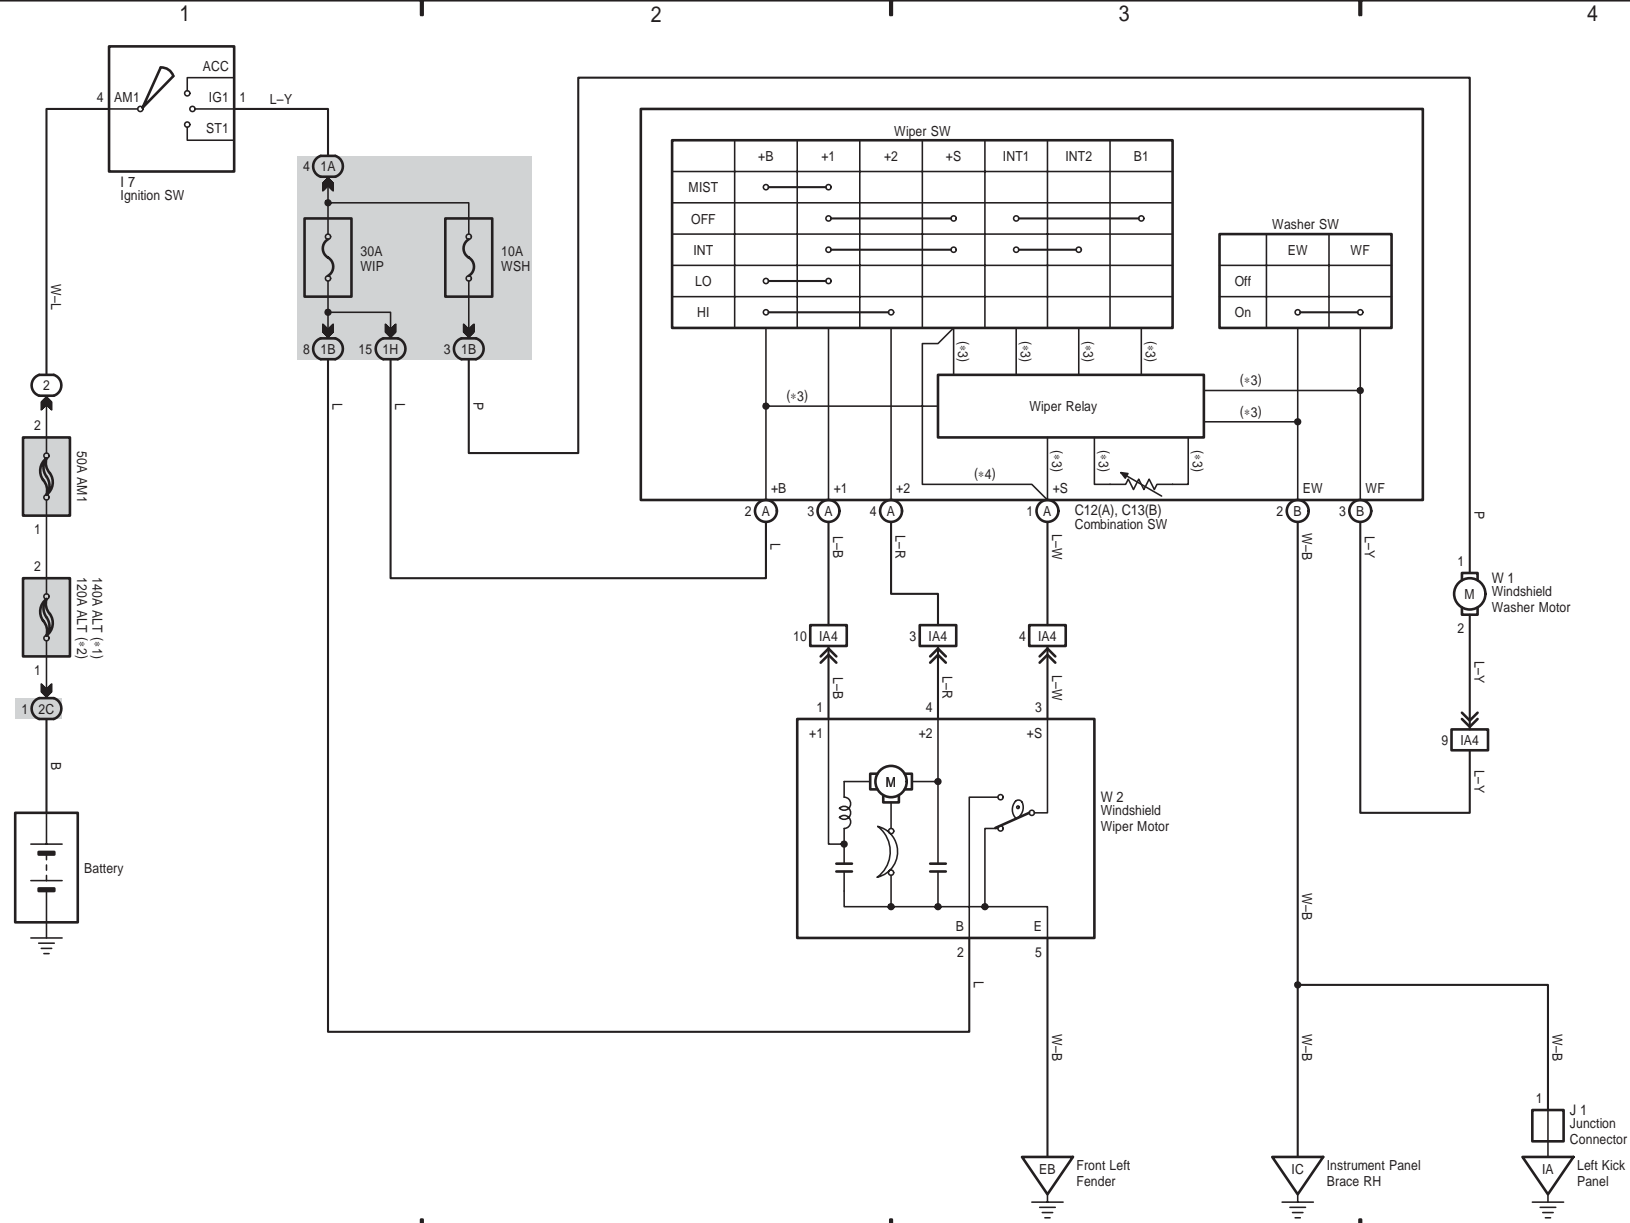

SRS

* 7 : Bench Seat

17 TOYOTA TACOMA (Cont' d)

TOYOTA TACOMA (EM03N0U)

18 TOYOTA TACOMA

Multi Mode 4WD and Rear Differential Lock (4WD)

+ 3 : w/ ADD
 + 4 : 1GR-FE
 + 5 : 2TR-FE

20 TOYOTA TACOMA

21 TOYOTA TACOMA

- * 1 : w/ Trailer Towing
- * 2 : w/o Trailer Towing
- * 3 : w/ INT Time SW
- * 4 : w/o INT Time SW

Power Source

Wiper and Washer

TOYOTA TACOMA (EM03N0U)

22 TOYOTA TACOMA

23 TOYOTA TACOMA

TOYOTA TACOMA (EM03N0U)