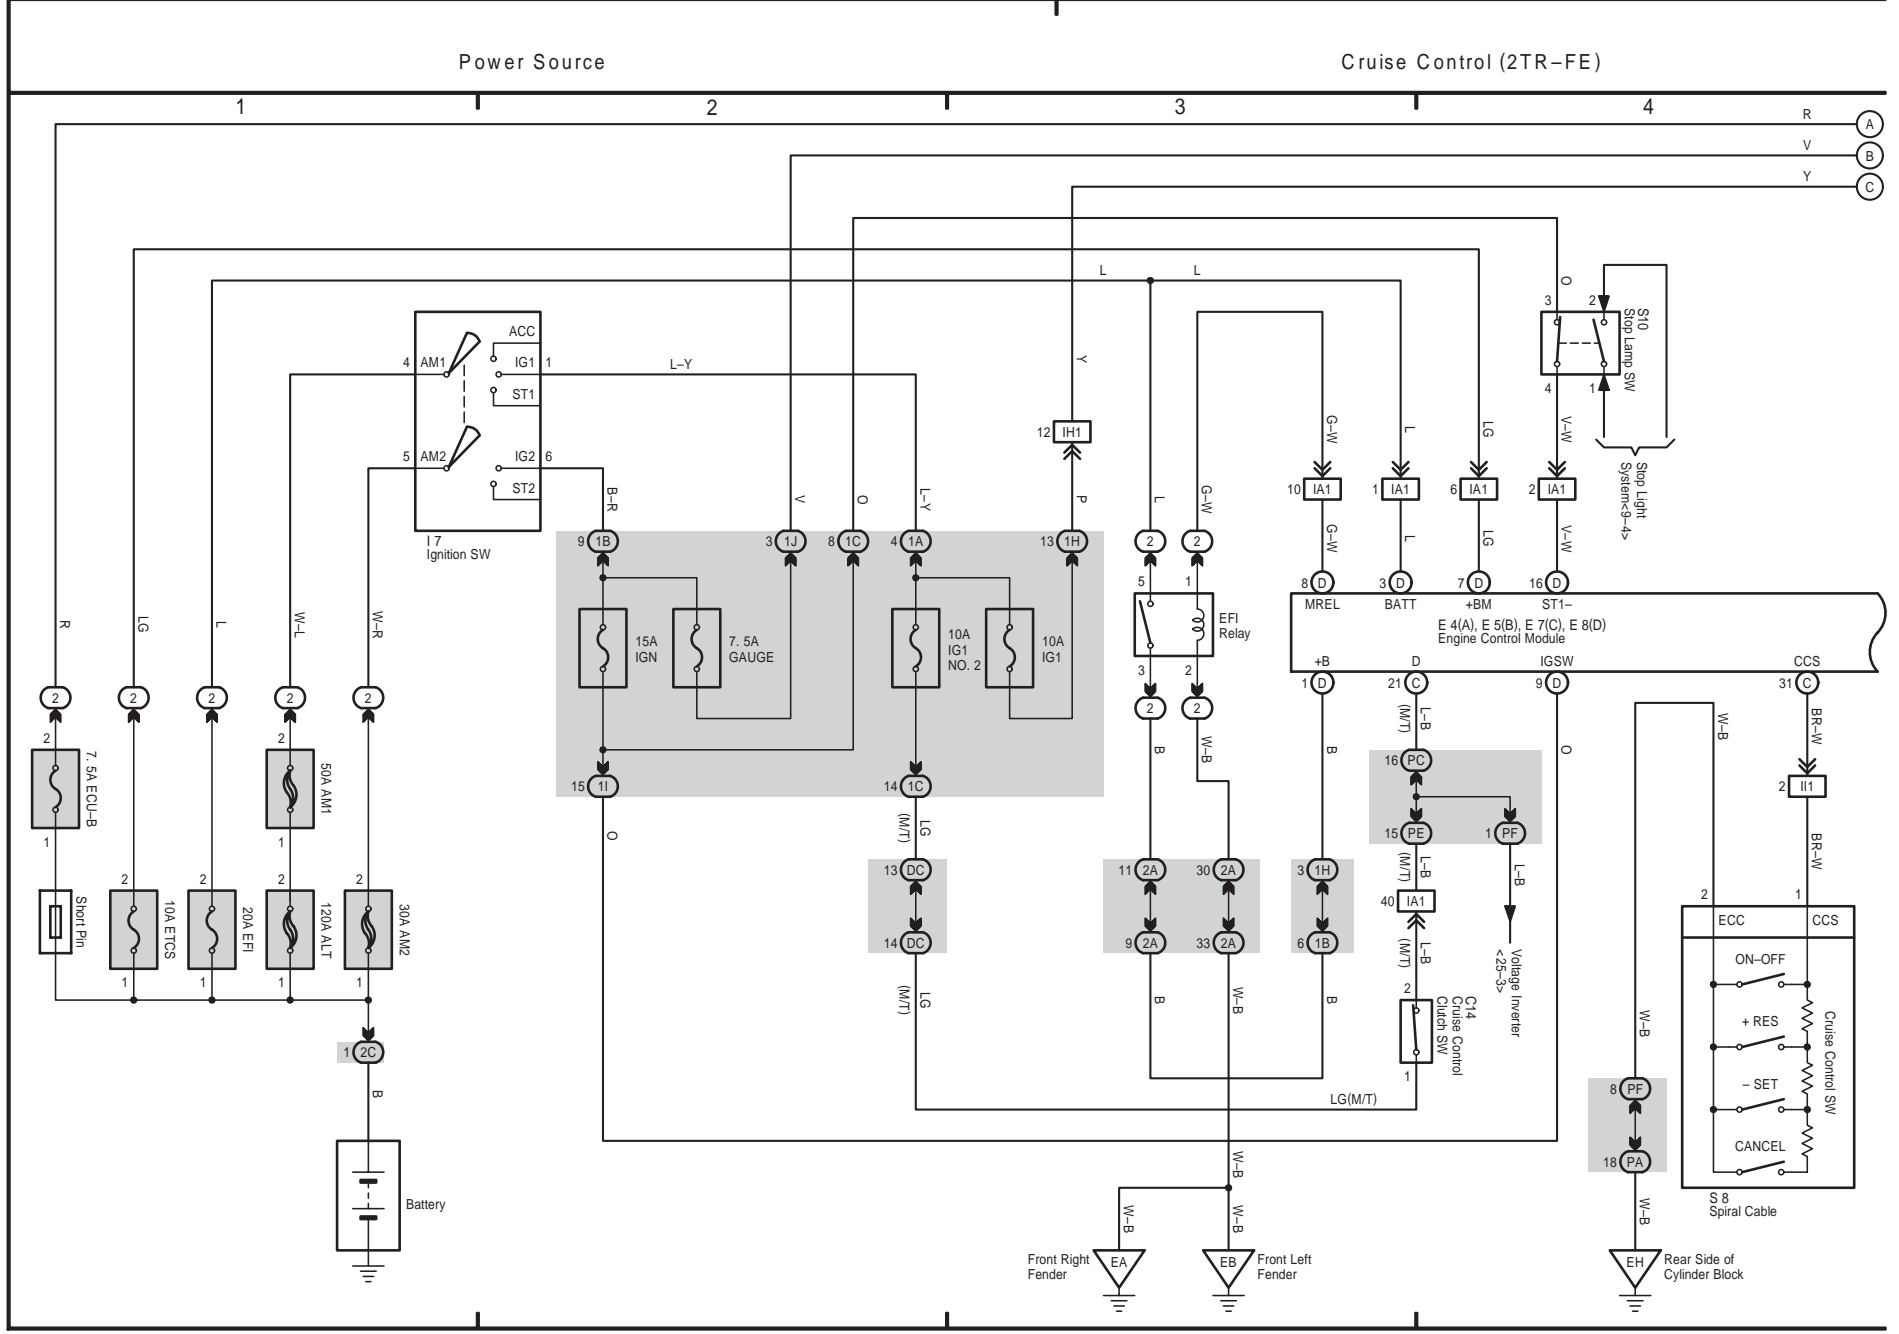

Electronically Controlled Transmission and A/T Indicator (1GR-FE)

TOYOTA TACOMA (EM03N0U)

Electronically Controlled Transmission and A/T Indicator (1GR-FE)

Electronically Controlled Transmission and A/T Indicator (2TR-FE)