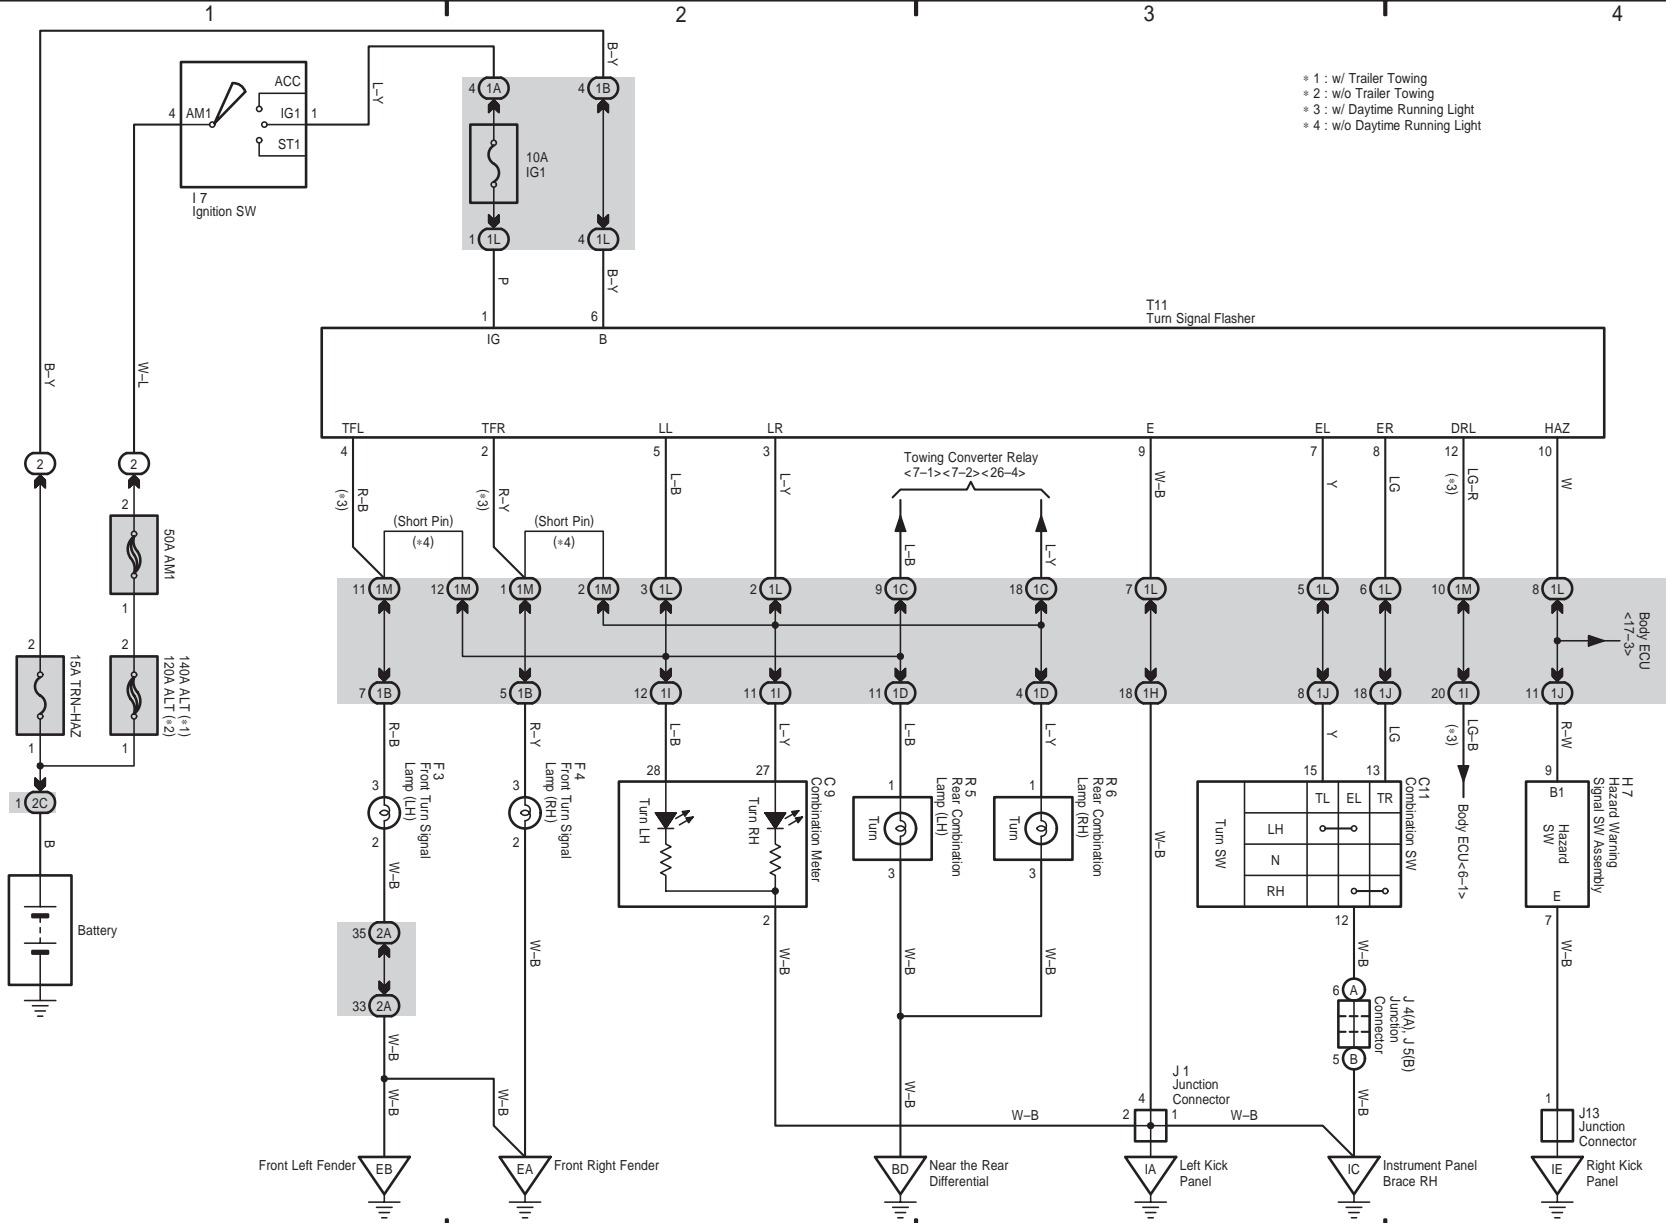

TOYOTA TACOMA (EM03N0U)

10 TOYOTA TACOMA

M OVERALL ELECTRICAL WIRING DIAGRAM

11 TOYOTA TACOMA

TOYOTA TACOMA (EM03N0U)

Power Source

Turn Signal and Hazard Warning Light

- * 1 : w/ Trailer Towing
- * 2 : w/o Trailer Towing
- * 3 : w/ Daytime Running Light
- * 4 : w/o Daytime Running Light