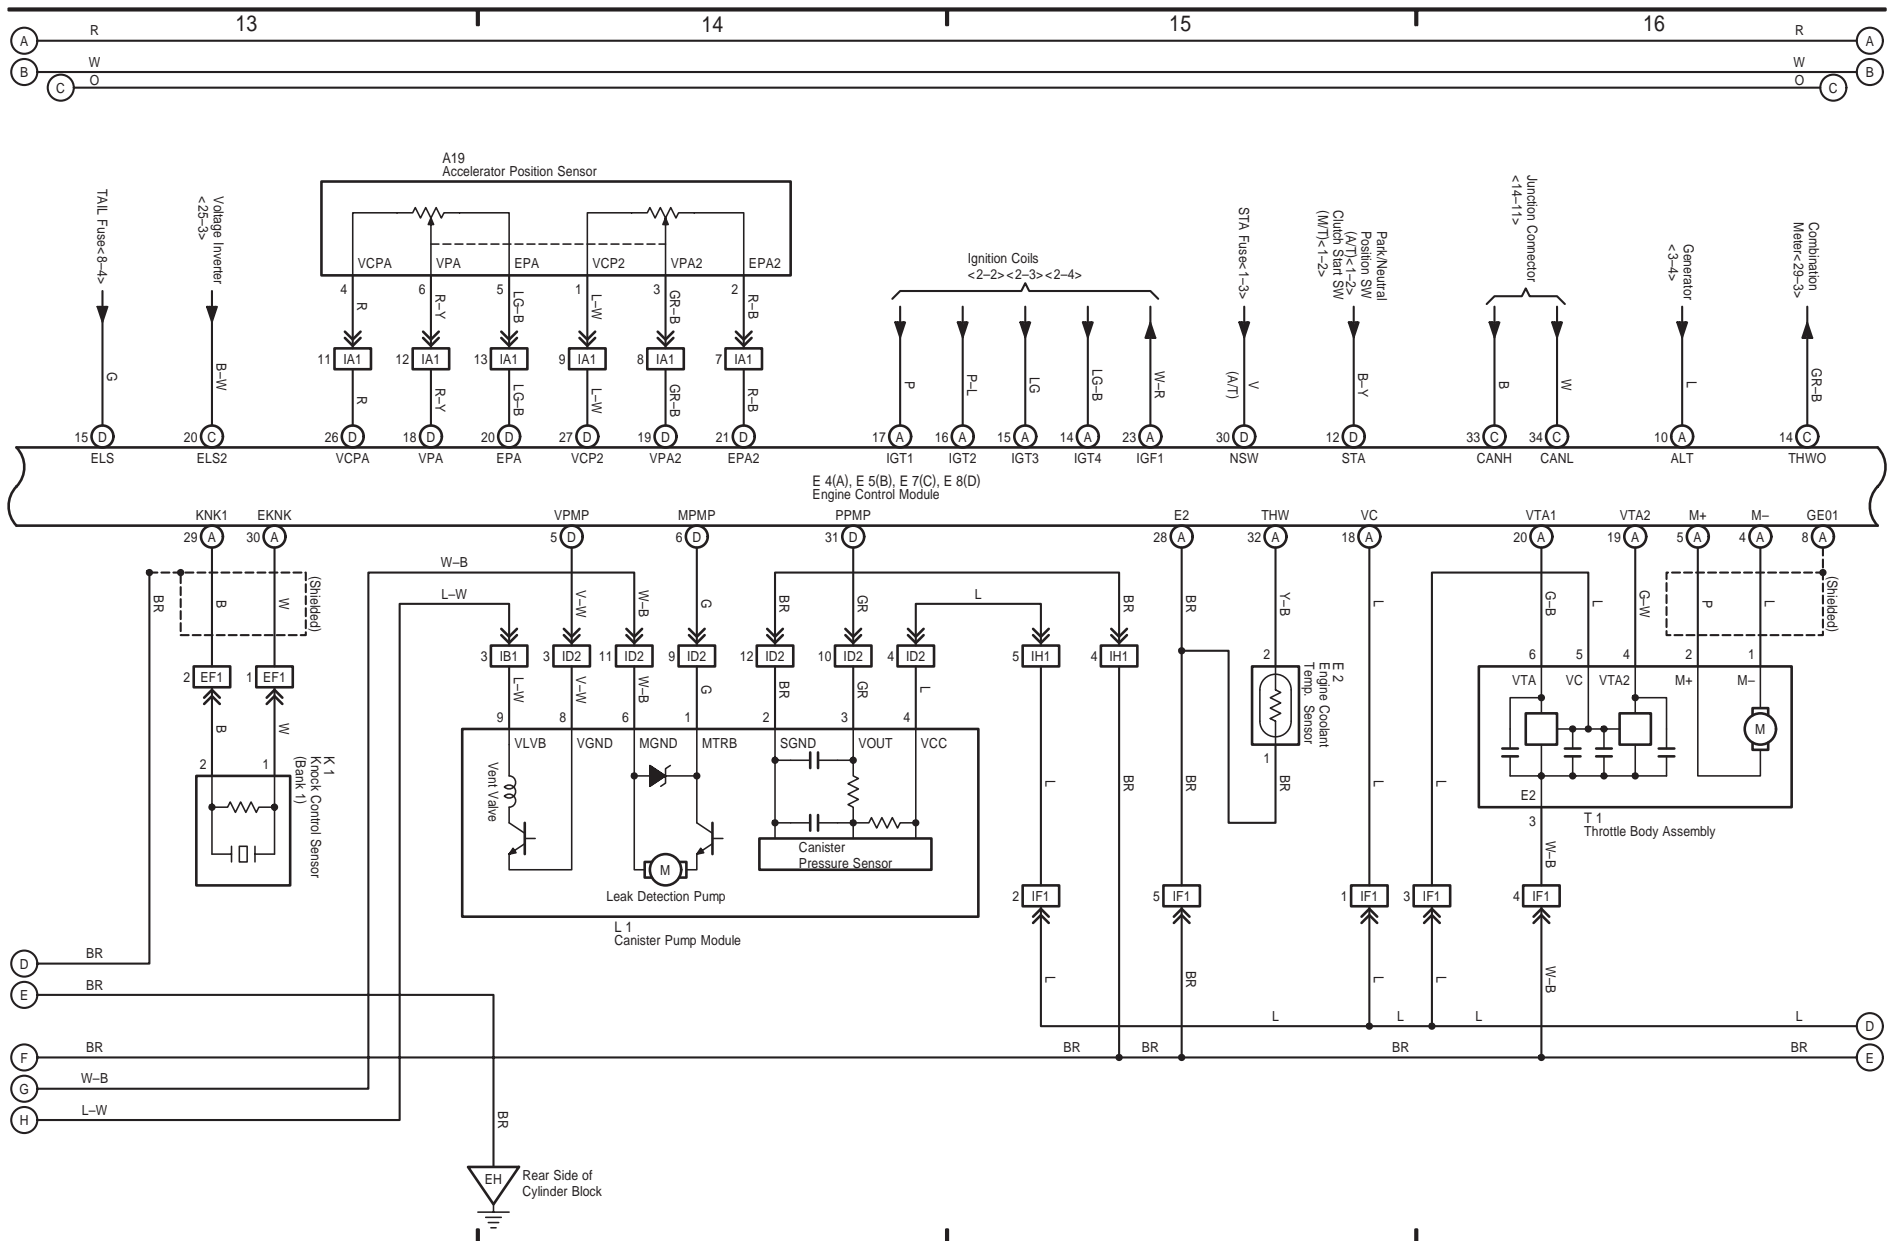

* 3 : Malfunction Indicator Lamp

TOYOTA TACOMA (EM03N0U)

Engine Control (1GR-FE)

TOYOTA TACOMA (EM03N0U)

4 TOYOTA TACOMA (Cont' d)

Engine Control (2TR-FE)

* 1 : Malfunction Indicator Lamp

TOYOTA TACOMA (EM03N0U)

Engine Control (2TR-FE)

Engine Control (2TR-FE)

TOYOTA TACOMA (EM03N0U)

5 TOYOTA TACOMA (Cont' d)

6 TOYOTA TACOMA

TOYOTA TACOMA (EM03N0U)

7 TOYOTA TACOMA

(Cont. next page)