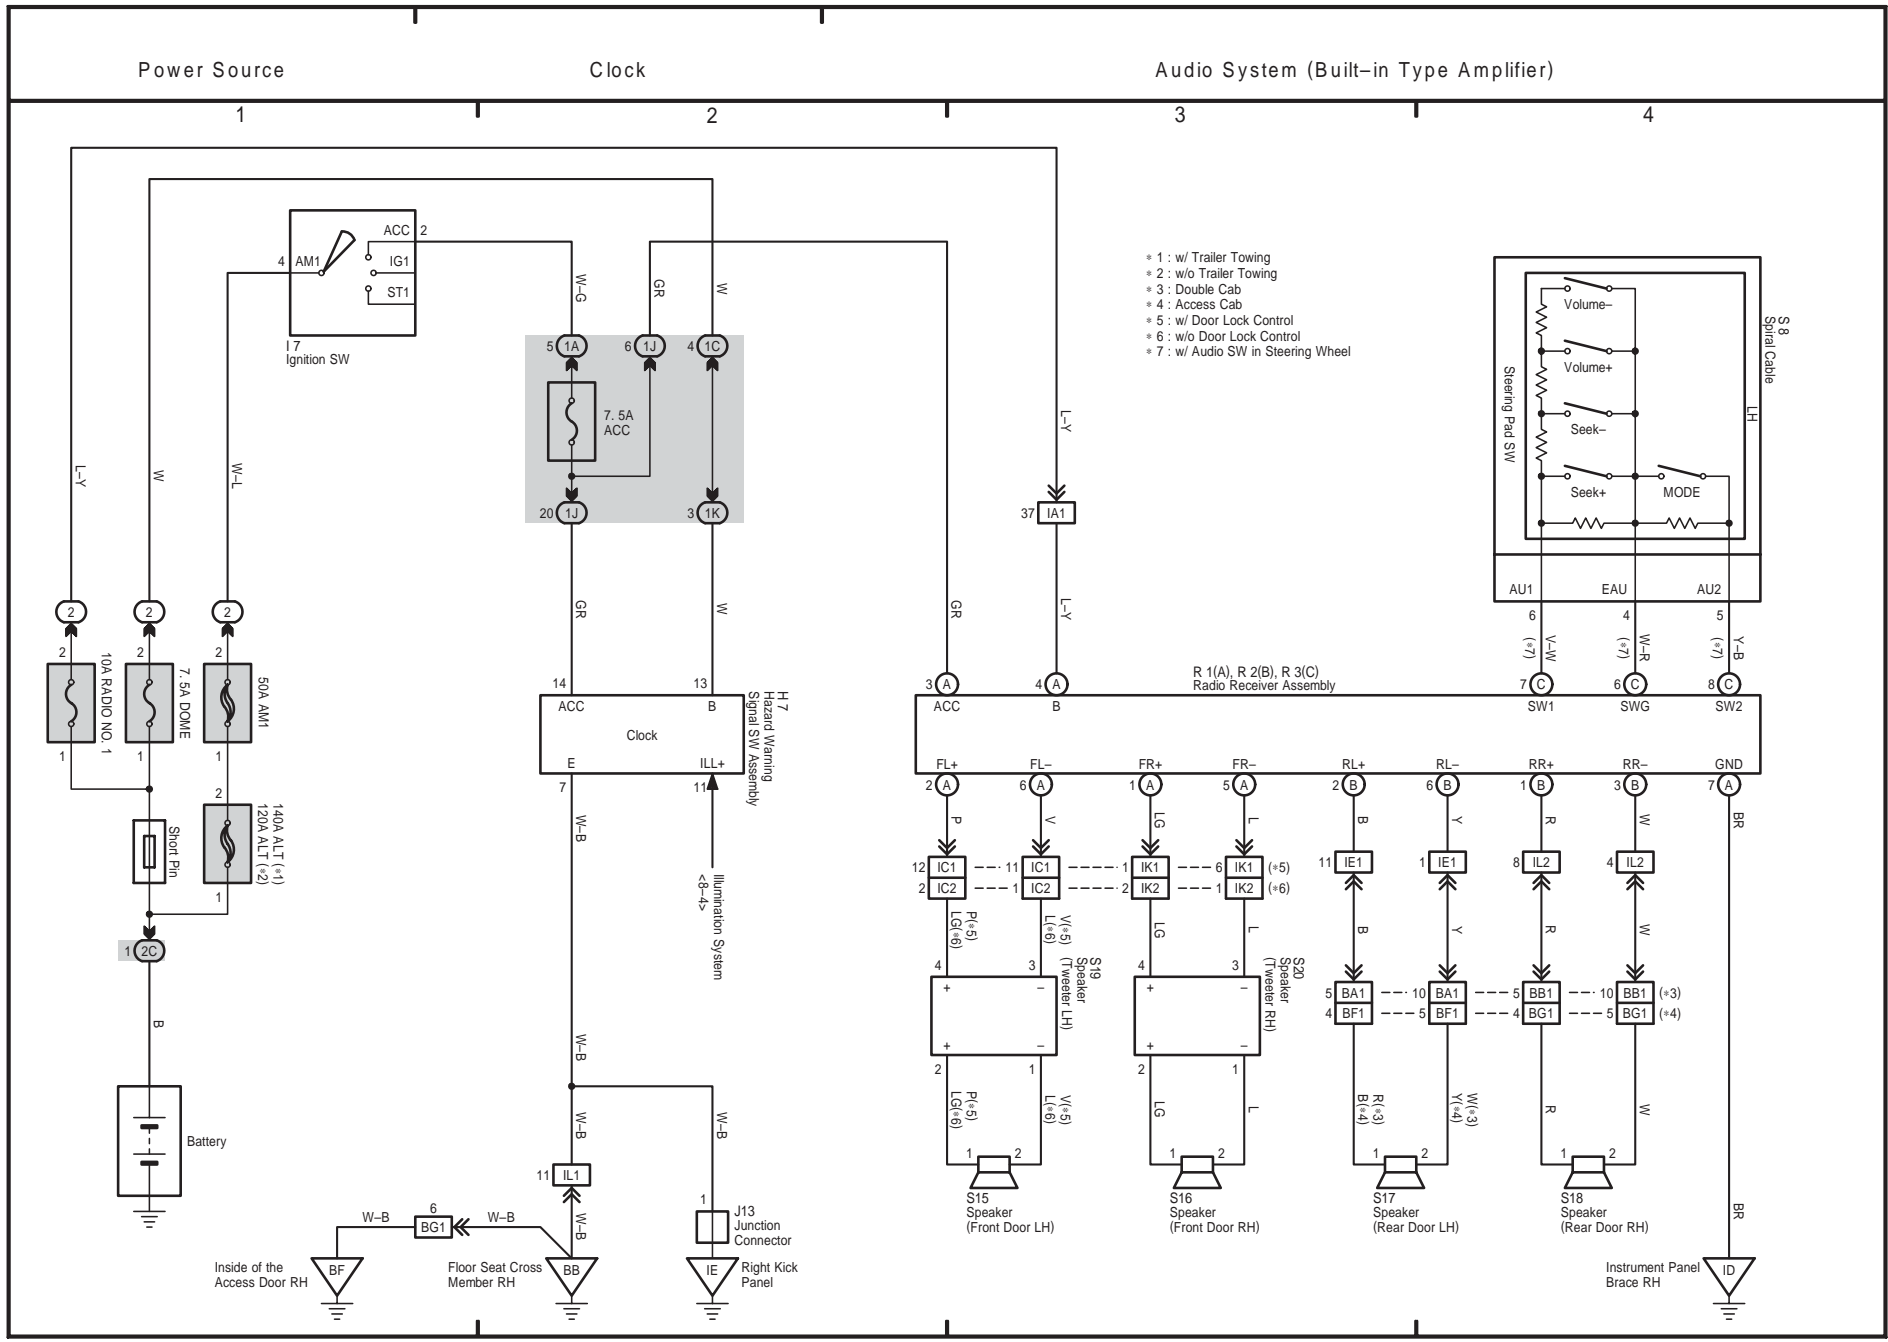

28 TOYOTA TACOMA

OVERALL ELECTRICAL WIRING DIAGRAM