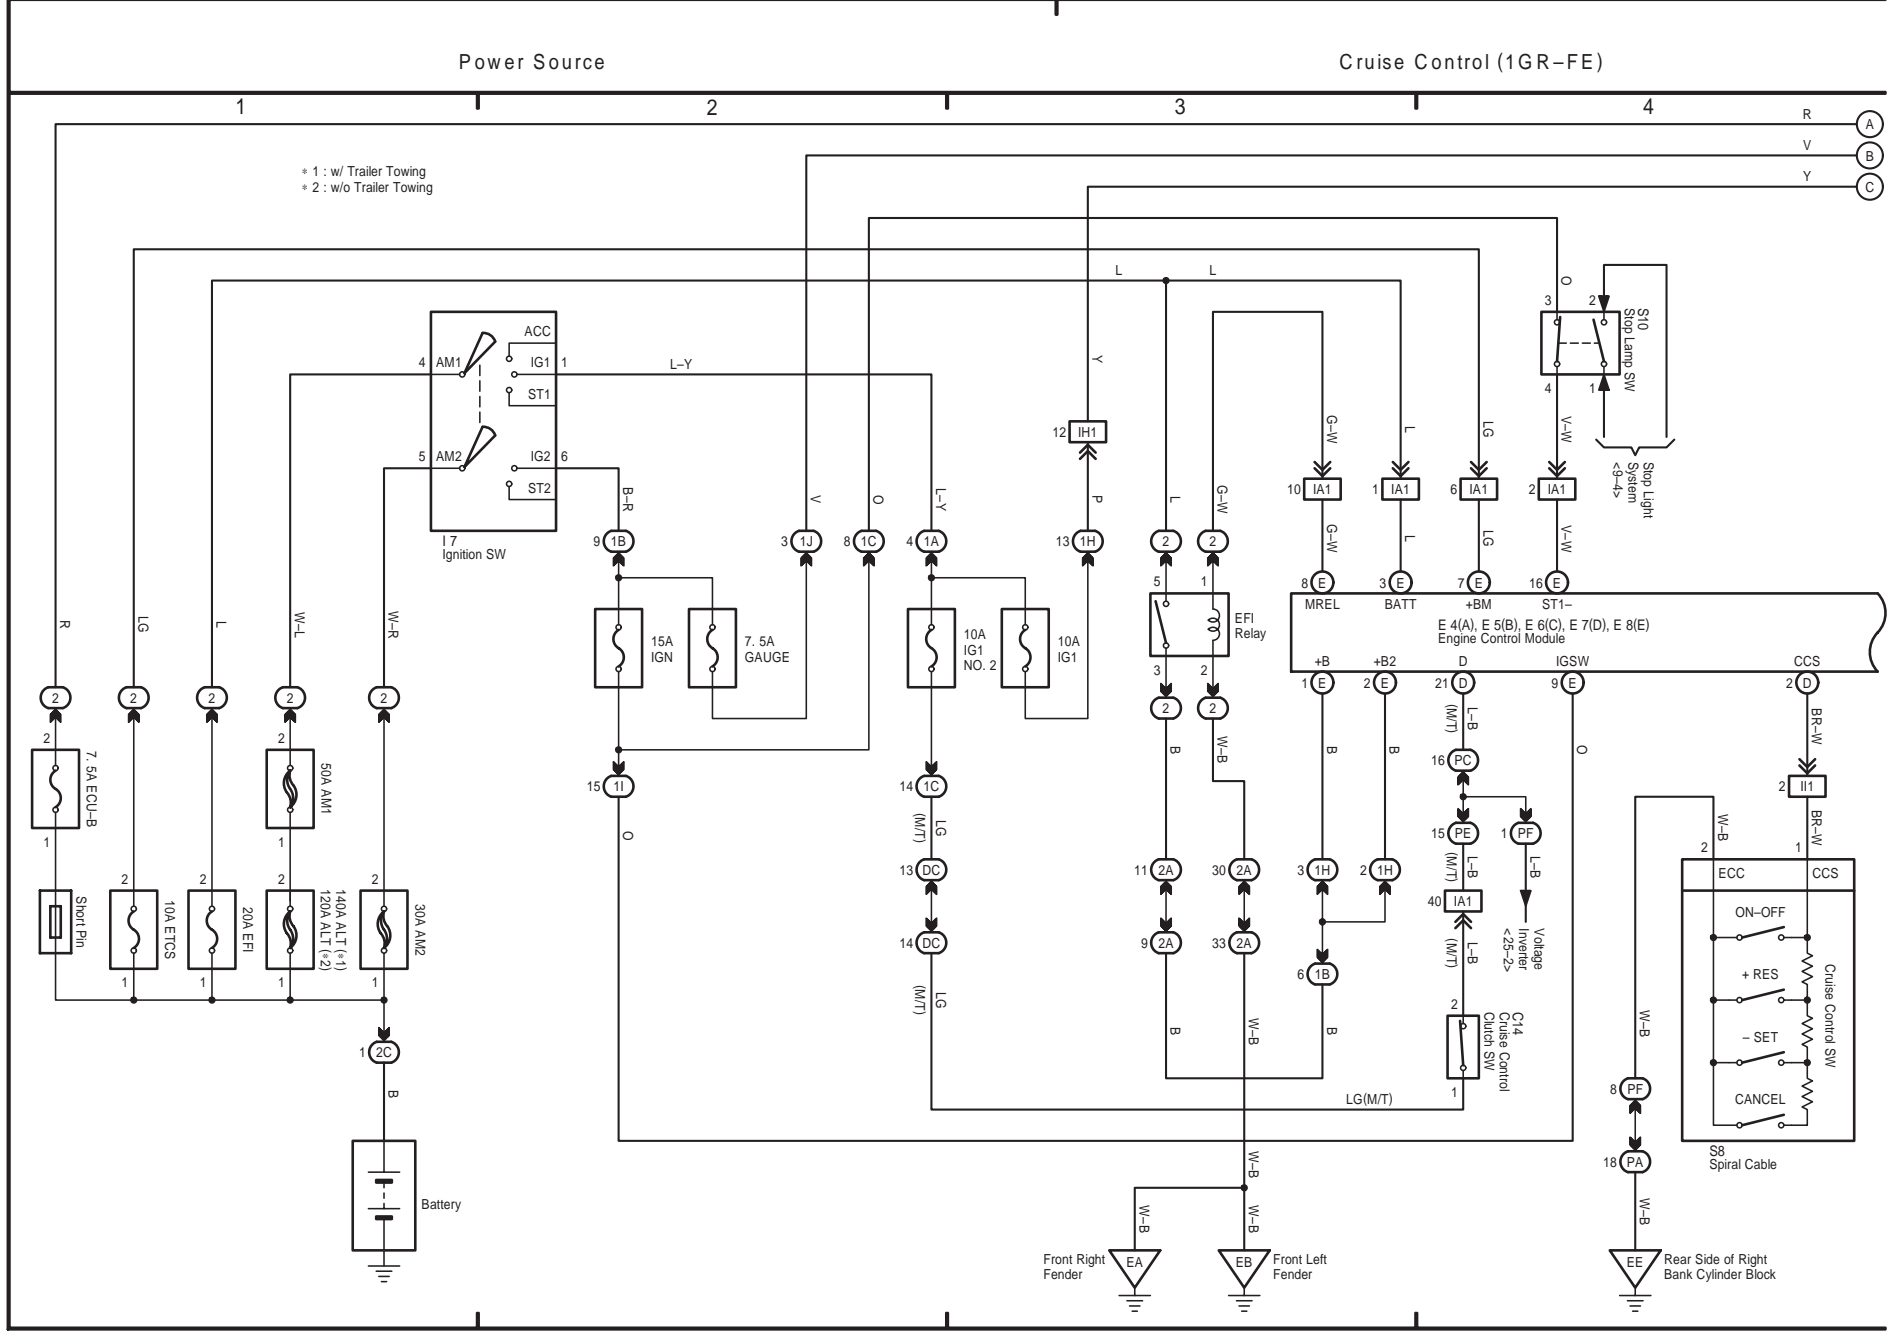

TOYOTA TACOMA (EM03N0U)

10 TOYOTA TACOMA

M OVERALL ELECTRICAL WIRING DIAGRAM

11 TOYOTA TACOMA

TOYOTA TACOMA (EM03N0U)

Power Source

Turn Signal and Hazard Warning Light

- * 1 : w/ Trailer Towing
- * 2 : w/o Trailer Towing
- * 3 : w/ Daytime Running Light
- * 4 : w/o Daytime Running Light