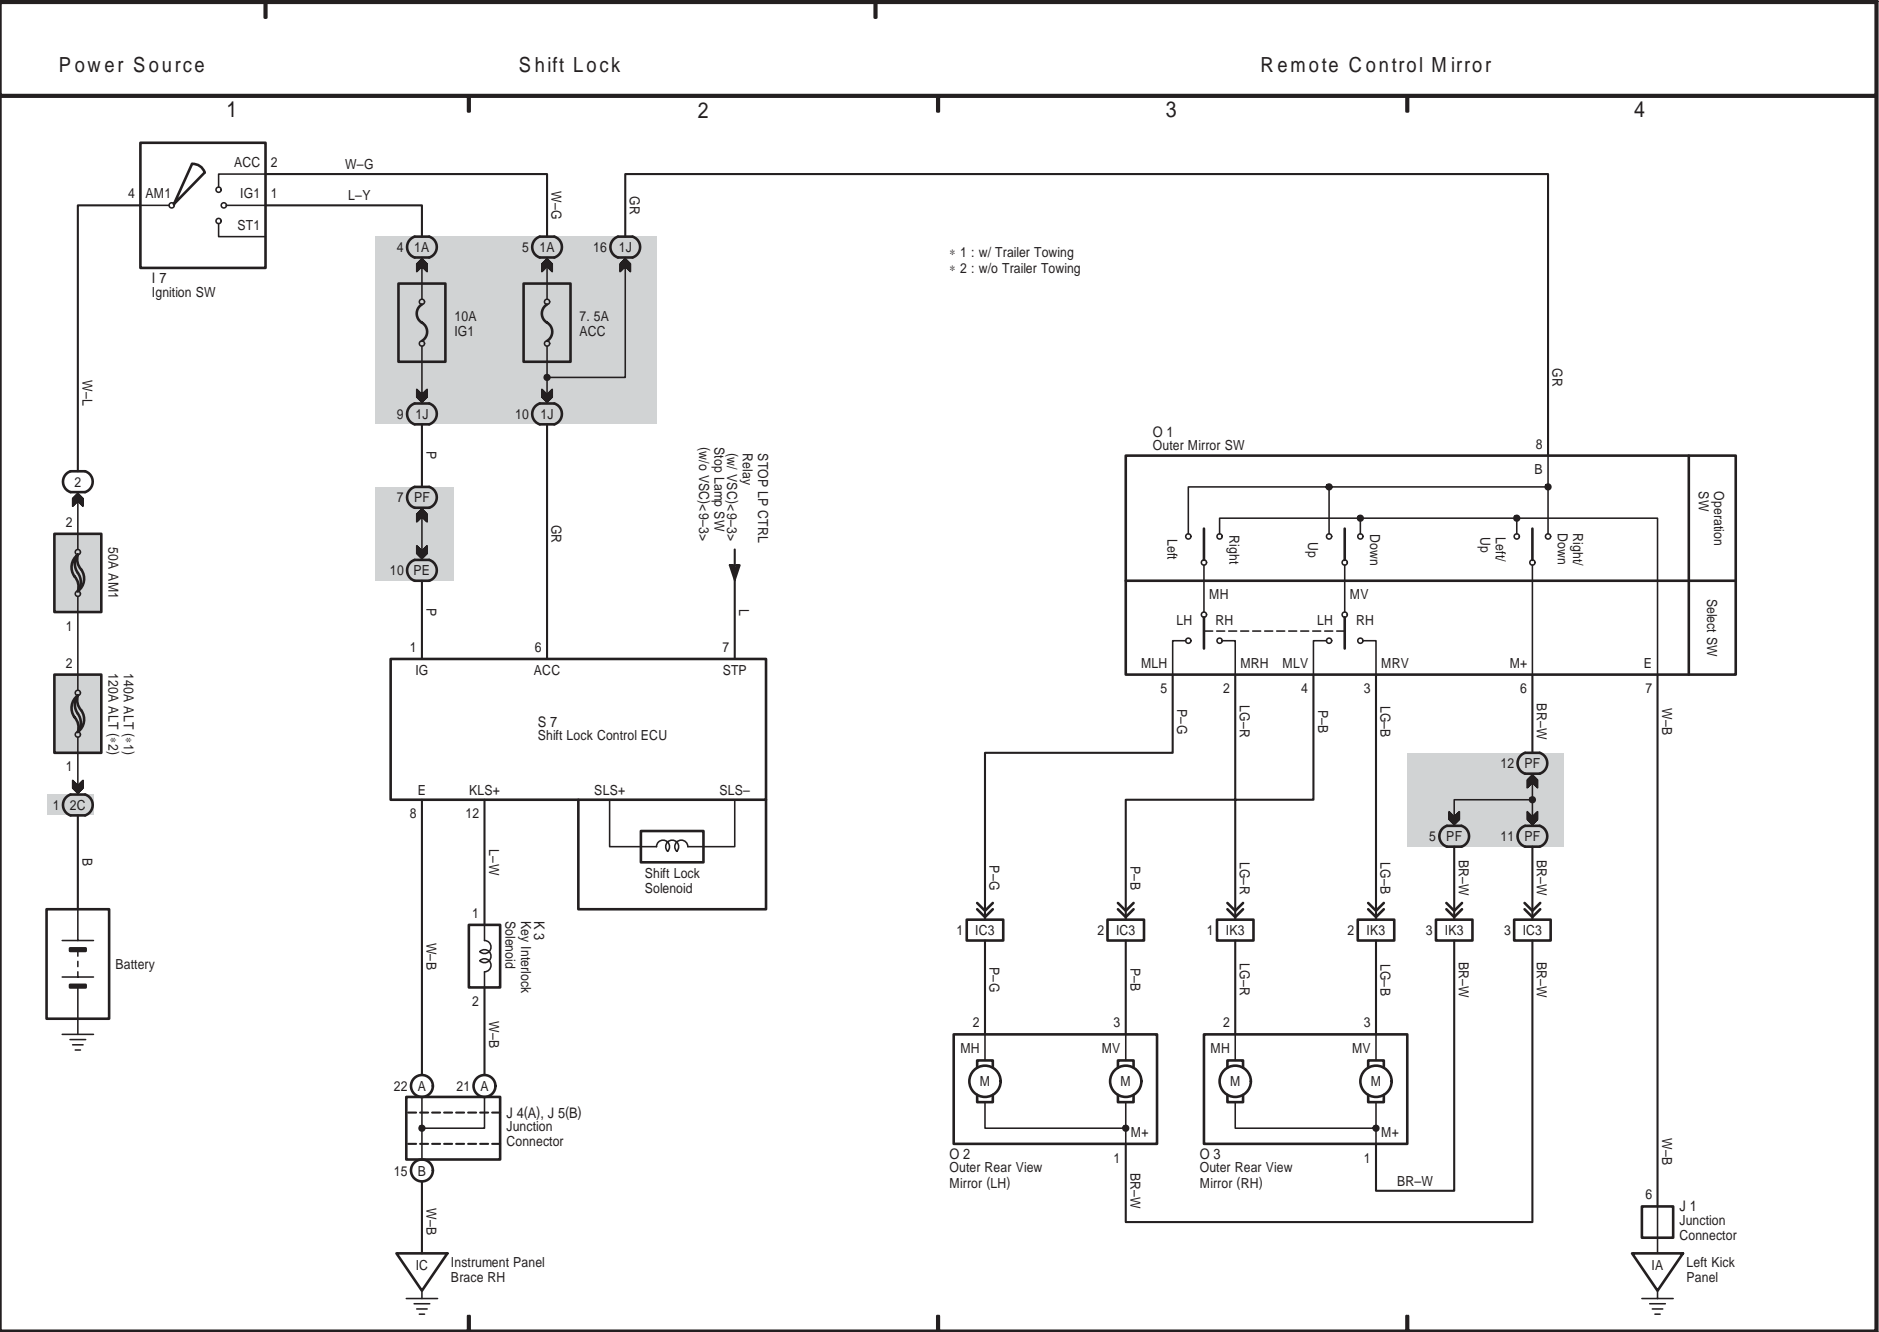

21 TOYOTA TACOMA

- * 1 : w/ Trailer Towing
- * 2 : w/o Trailer Towing
- * 3 : w/ INT Time SW
- * 4 : w/o INT Time SW

Power Source

Wiper and Washer

TOYOTA TACOMA (EM03N0U)

22 TOYOTA TACOMA

23 TOYOTA TACOMA

TOYOTA TACOMA (EM03N0U)