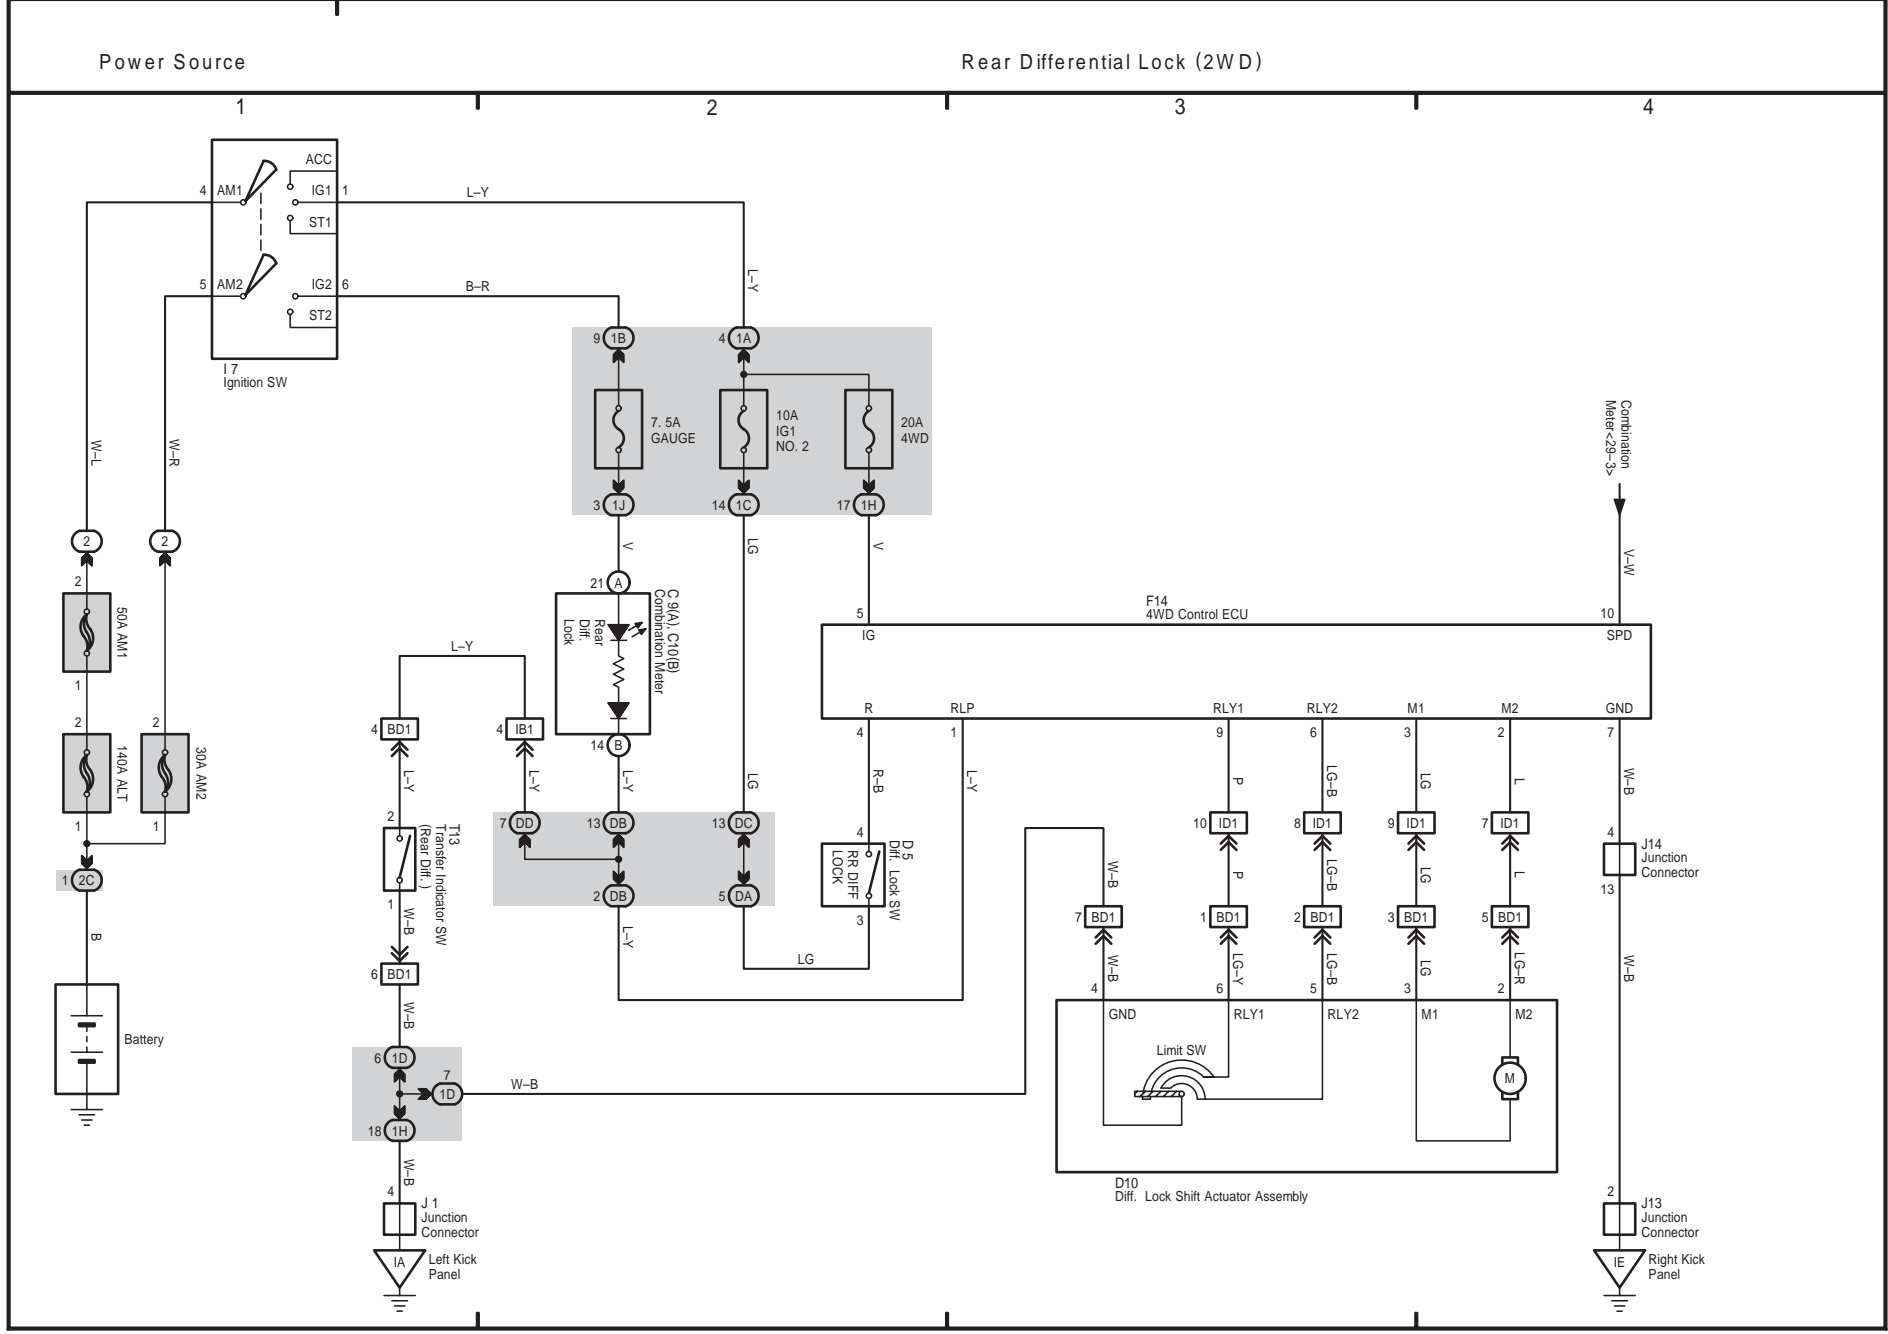

21 TOYOTA TACOMA

- * 1 : w/ Trailer Towing
- * 2 : w/o Trailer Towing
- * 3 : w/ INT Time SW
- * 4 : w/o INT Time SW

Power Source

Wiper and Washer

TOYOTA TACOMA (EM03N0U)

22 TOYOTA TACOMA

23 TOYOTA TACOMA

TOYOTA TACOMA (EM03N0U)