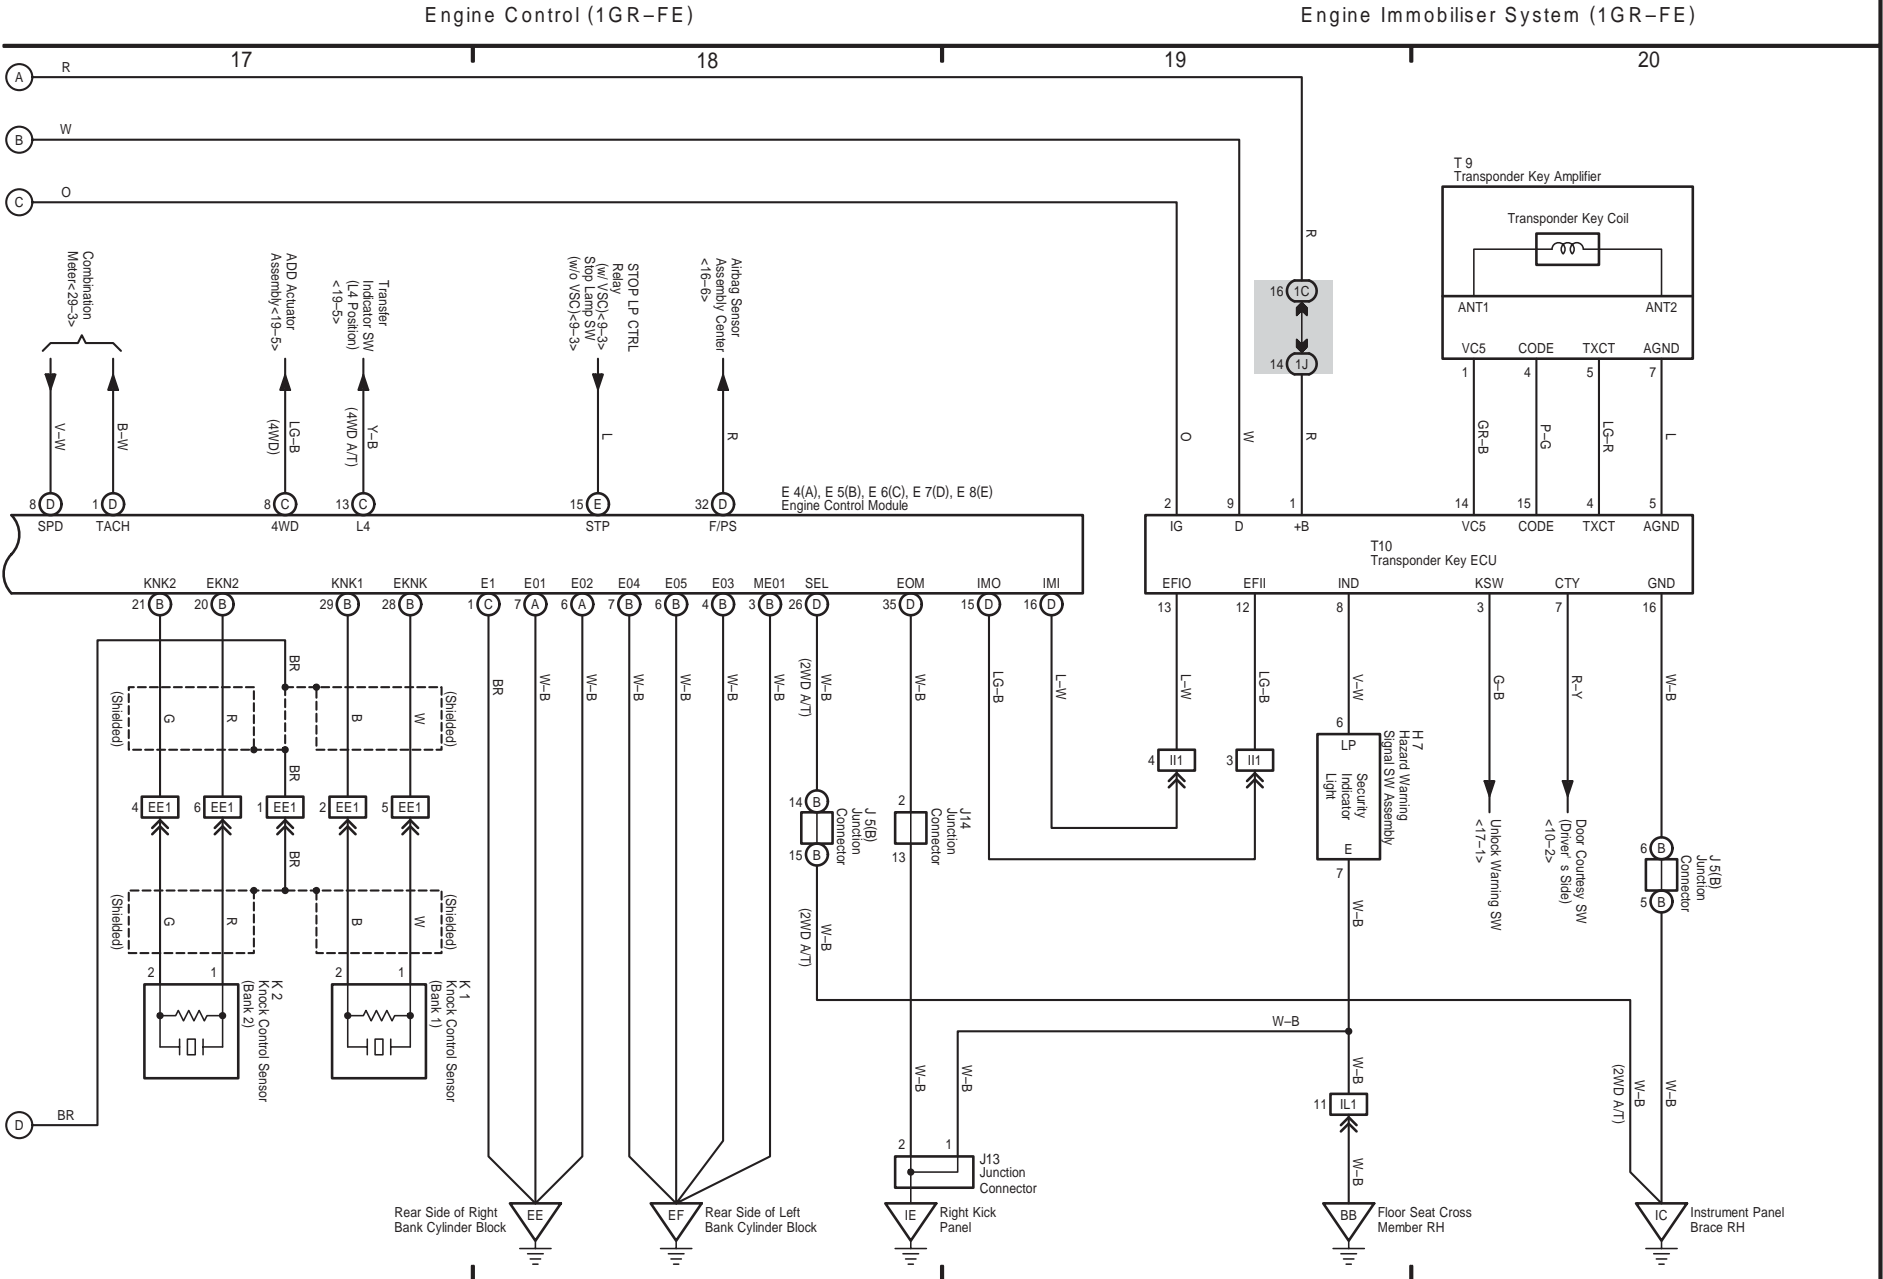

* 3 : Malfunction Indicator Lamp

TOYOTA TACOMA (EM03N0U)

Engine Control (1GR-FE)

TOYOTA TACOMA (EM03N0U)

4 TOYOTA TACOMA (Cont' d)

Engine Control (2TR-FE)

* 1 : Malfunction Indicator Lamp

TOYOTA TACOMA (EM03N0U)

Engine Control (2TR-FE)

Engine Control (2TR-FE)

TOYOTA TACOMA (EM03N0U)

5 TOYOTA TACOMA (Cont' d)

6 TOYOTA TACOMA

TOYOTA TACOMA (EM03N0U)

7 TOYOTA TACOMA

(Cont. next page)