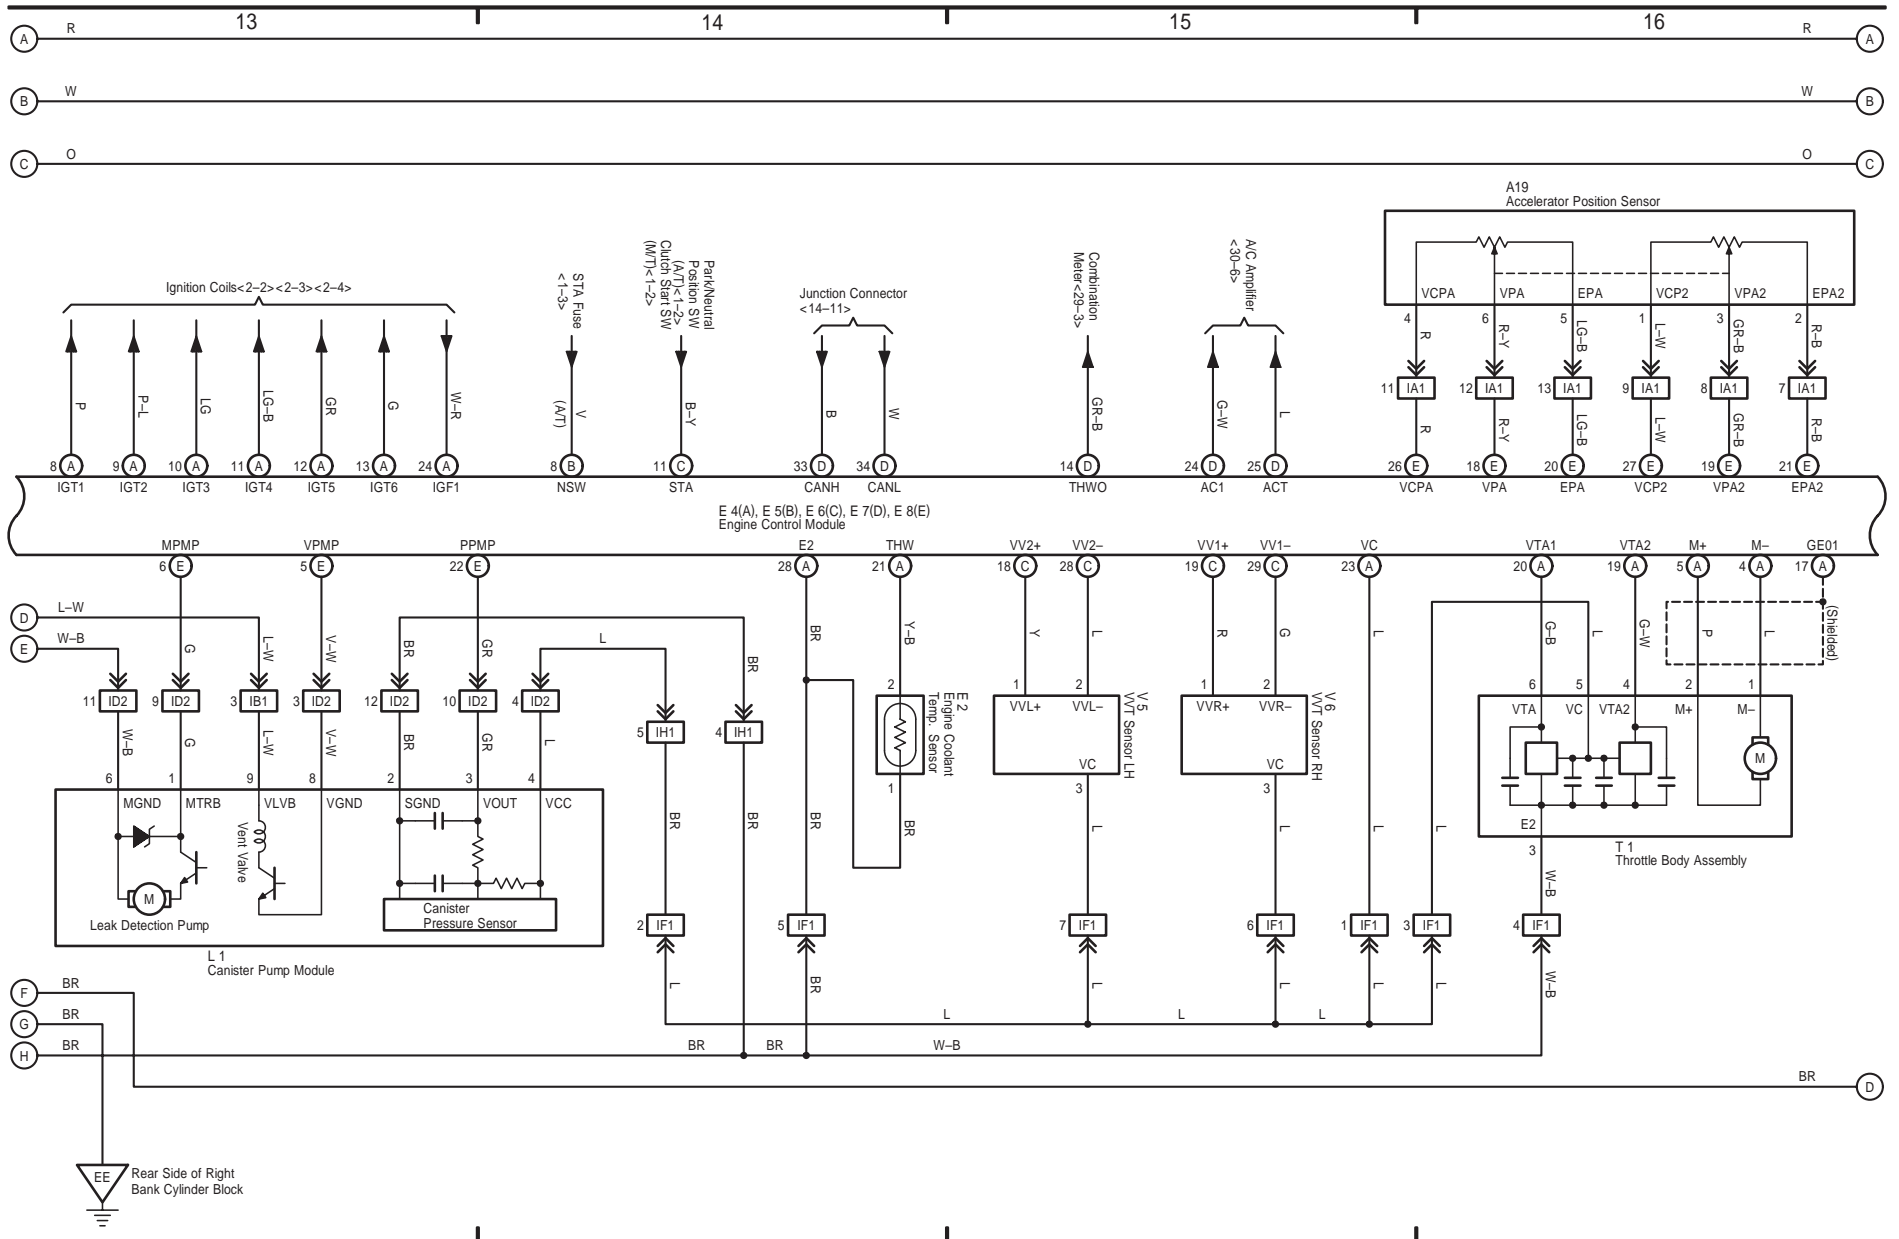

1 TOYOTA TACOMA

TOYOTA TACOMA (EM03N0U)

2 TOYOTA TACOMA

3 TOYOTA TACOMA

TOYOTA TACOMA (EM03N0U)

4 TOYOTA TACOMA

(Cont. next page)

Engine Control (1GR-FE)

* 3 : Malfunction Indicator Lamp

TOYOTA TACOMA (EM03N0U)

Engine Control (1GR-FE)

TOYOTA TACOMA (EM03N0U)

4 TOYOTA TACOMA (Cont' d)

Engine Control (2TR-FE)

* 1 : Malfunction Indicator Lamp

TOYOTA TACOMA (EM03N0U)

Engine Control (2TR-FE)

Engine Control (2TR-FE)

TOYOTA TACOMA (EM03N0U)

5 TOYOTA TACOMA (Cont' d)

6 TOYOTA TACOMA

TOYOTA TACOMA (EM03N0U)

7 TOYOTA TACOMA

(Cont. next page)