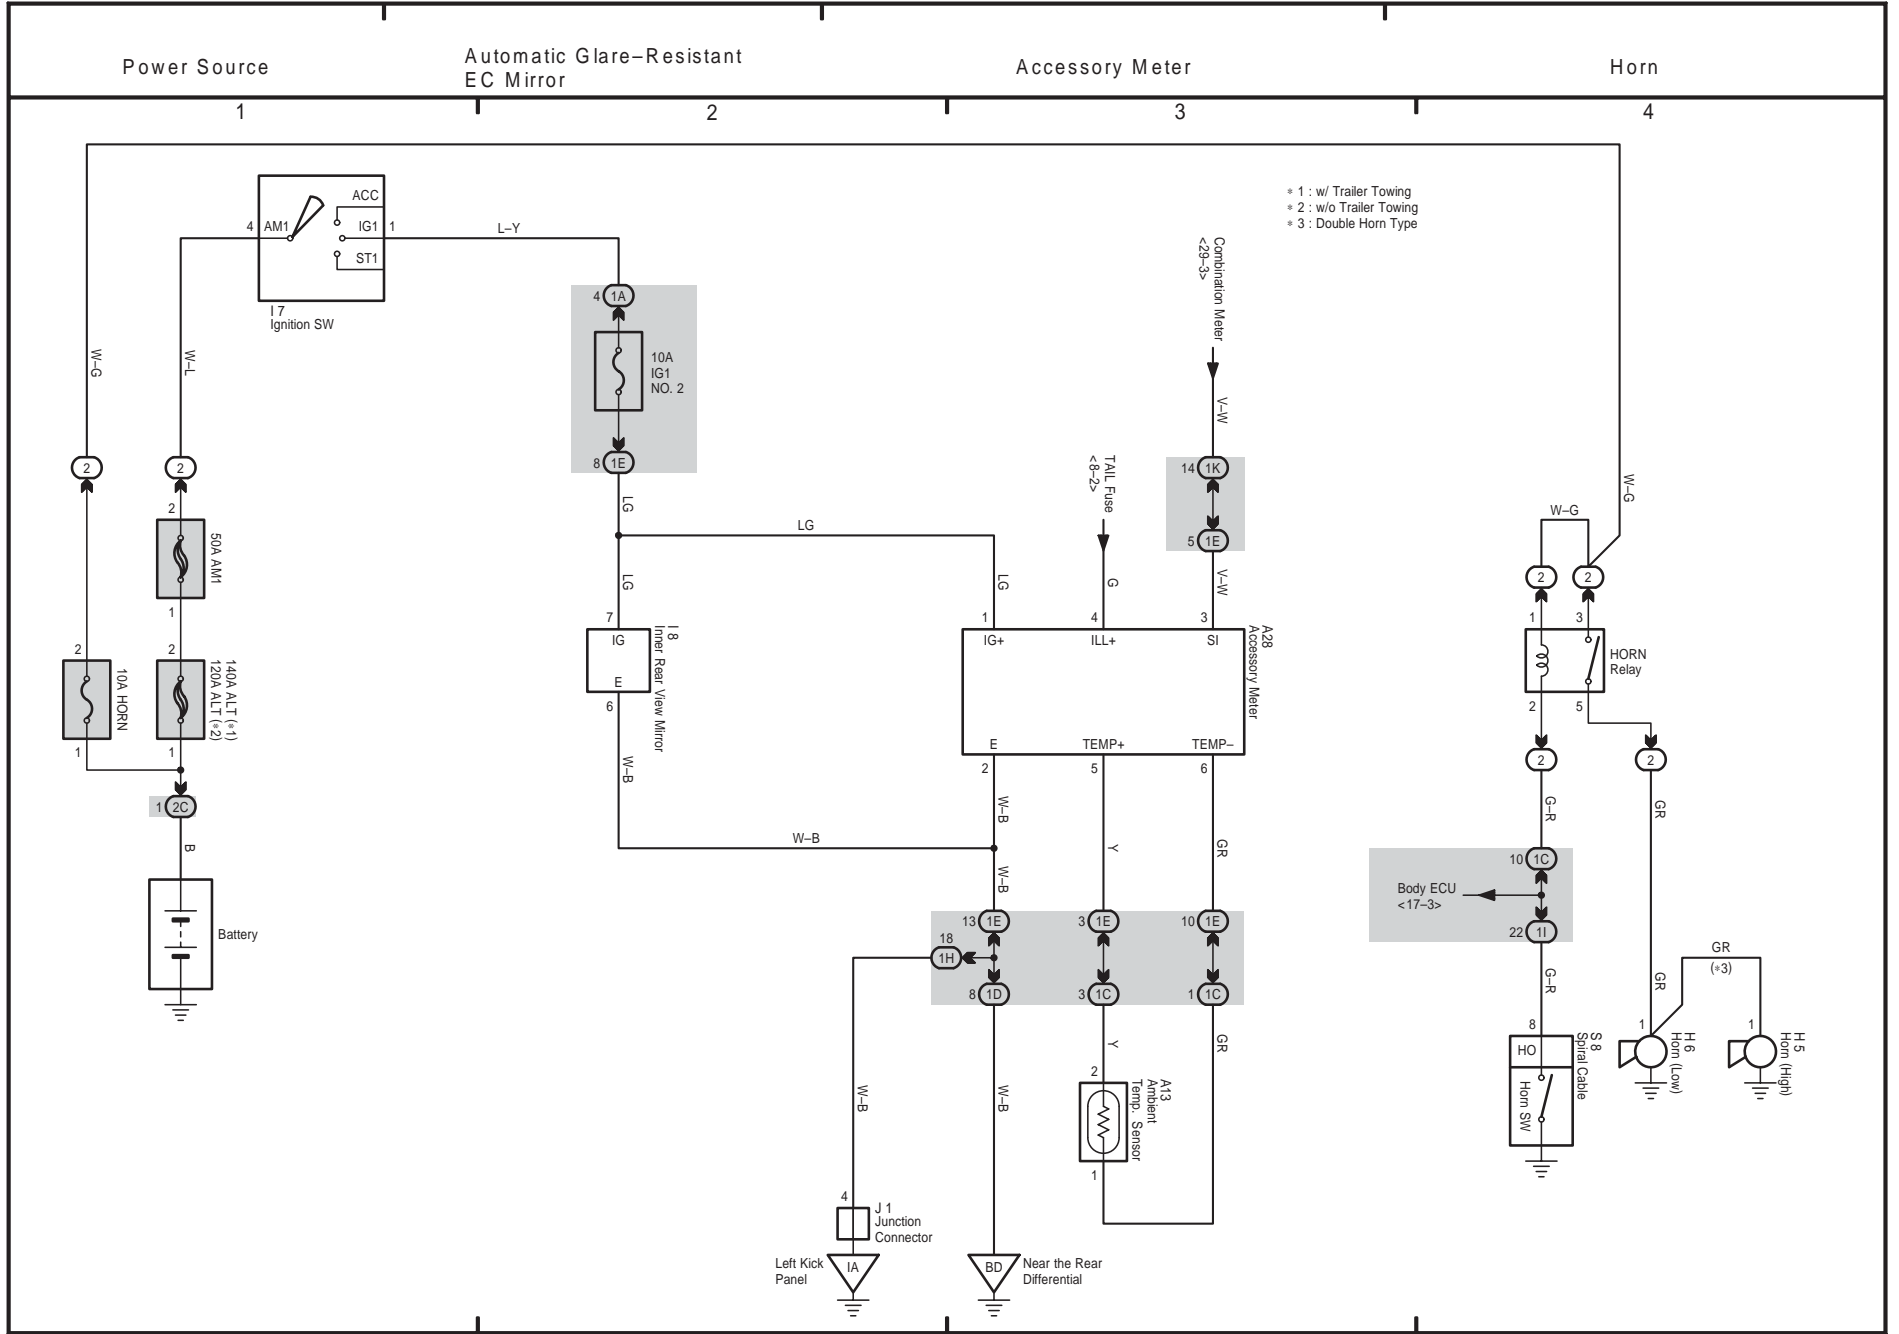

21 TOYOTA TACOMA

- * 1 : w/ Trailer Towing
- * 2 : w/o Trailer Towing
- * 3 : w/ INT Time SW
- * 4 : w/o INT Time SW

Power Source

Wiper and Washer

TOYOTA TACOMA (EM03N0U)

22 TOYOTA TACOMA

23 TOYOTA TACOMA

TOYOTA TACOMA (EM03N0U)