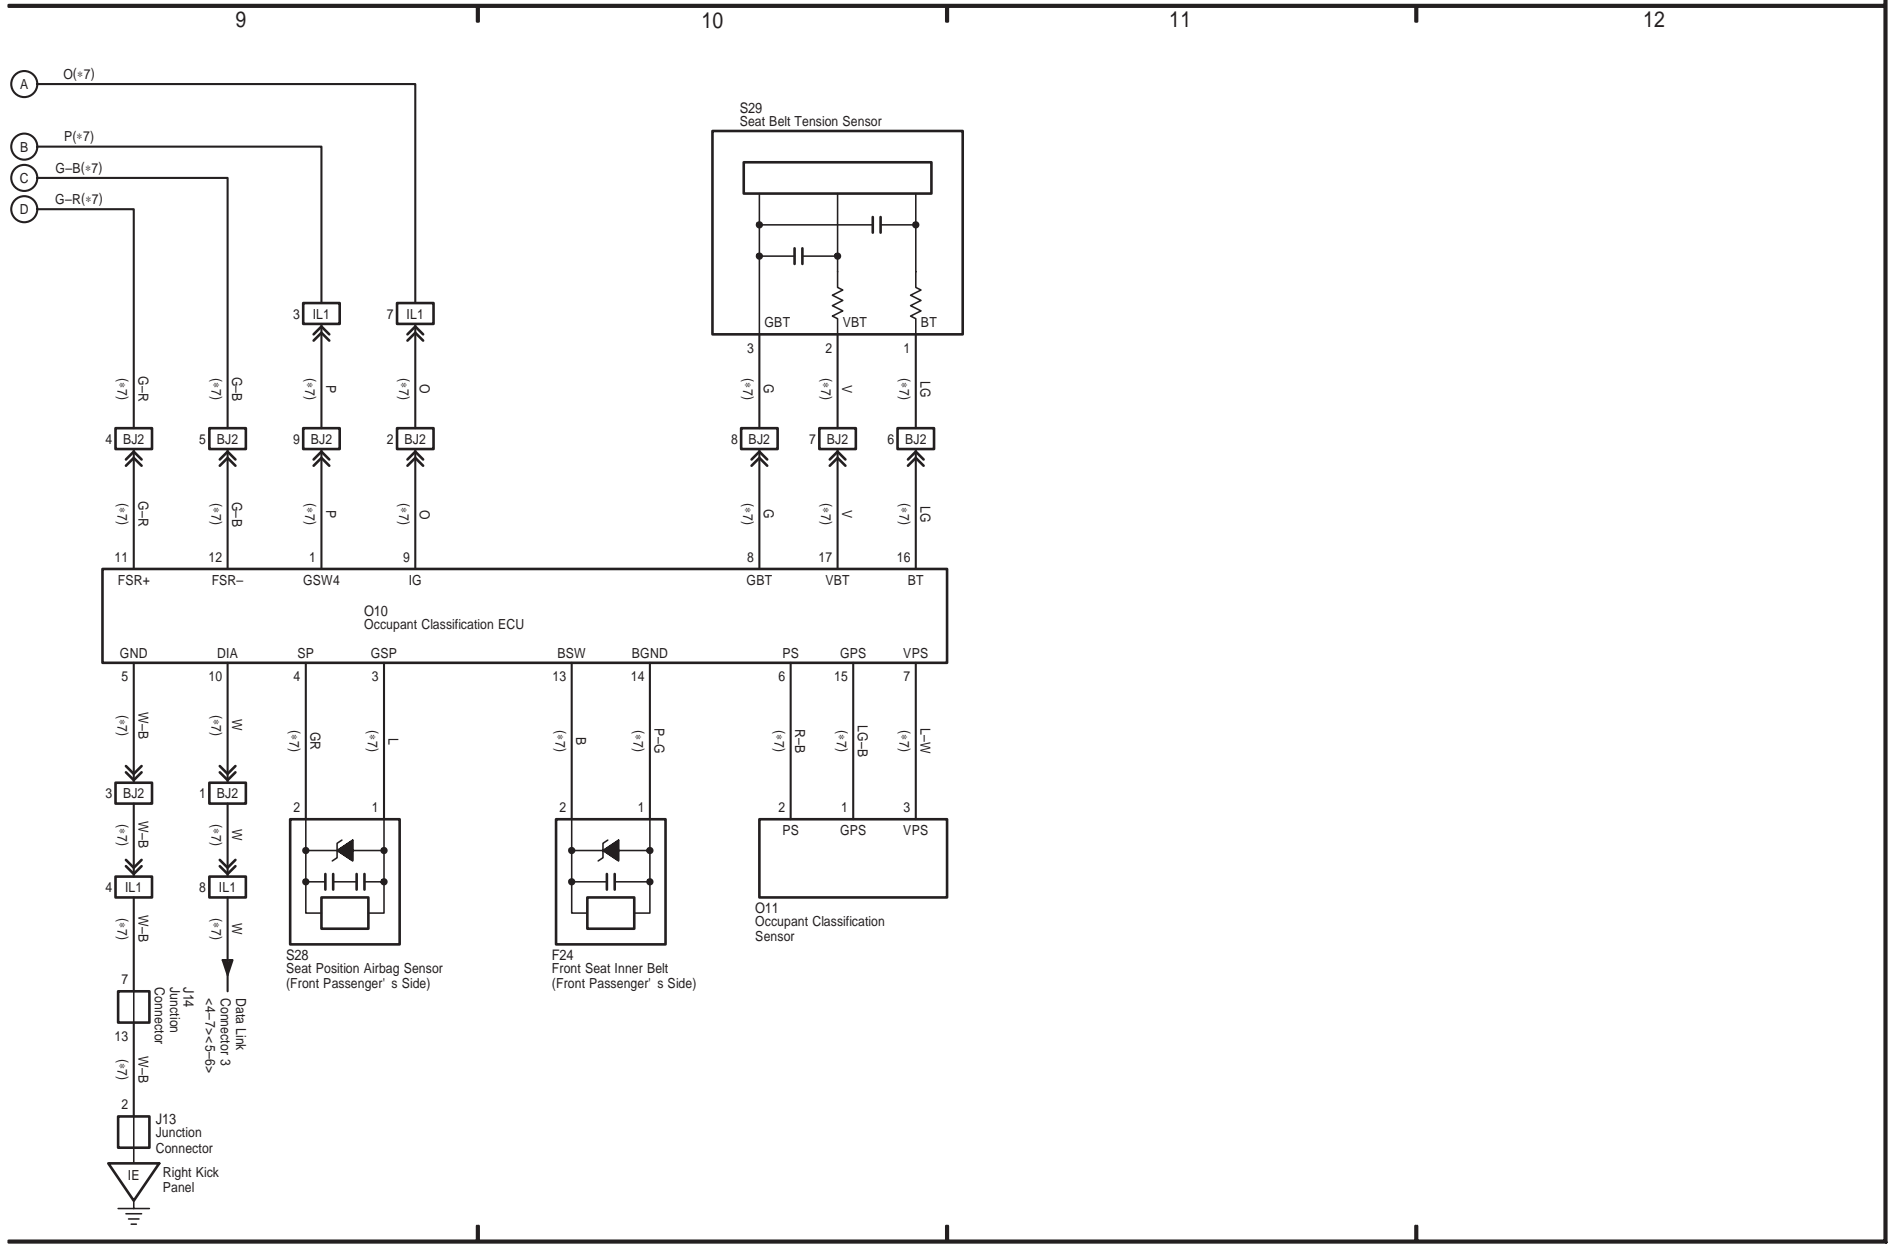

16 TOYOTA TACOMA(Cont' d)

SRS

* 7 : Bench Seat