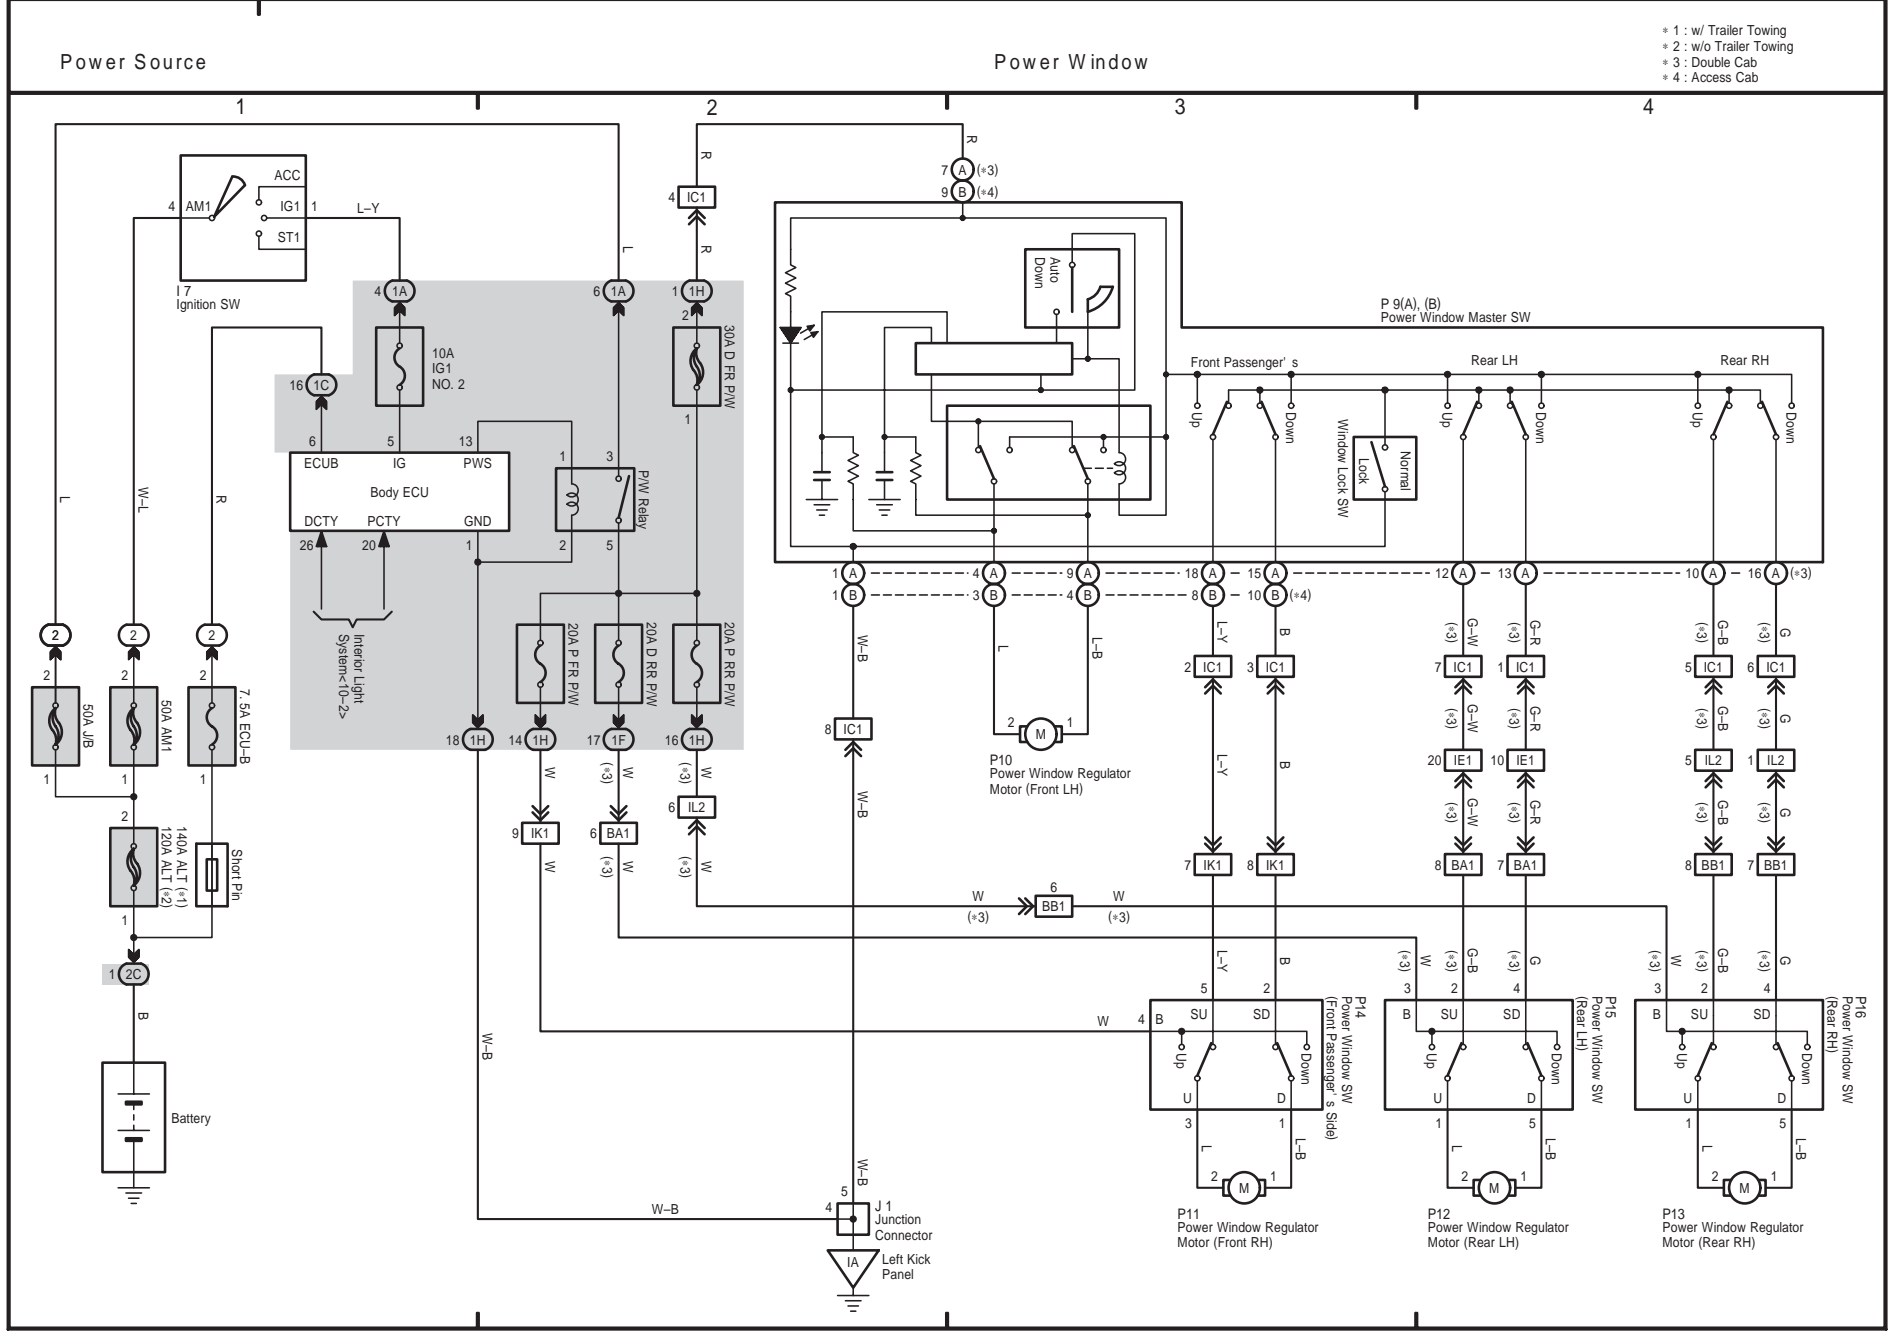

18 TOYOTA TACOMA