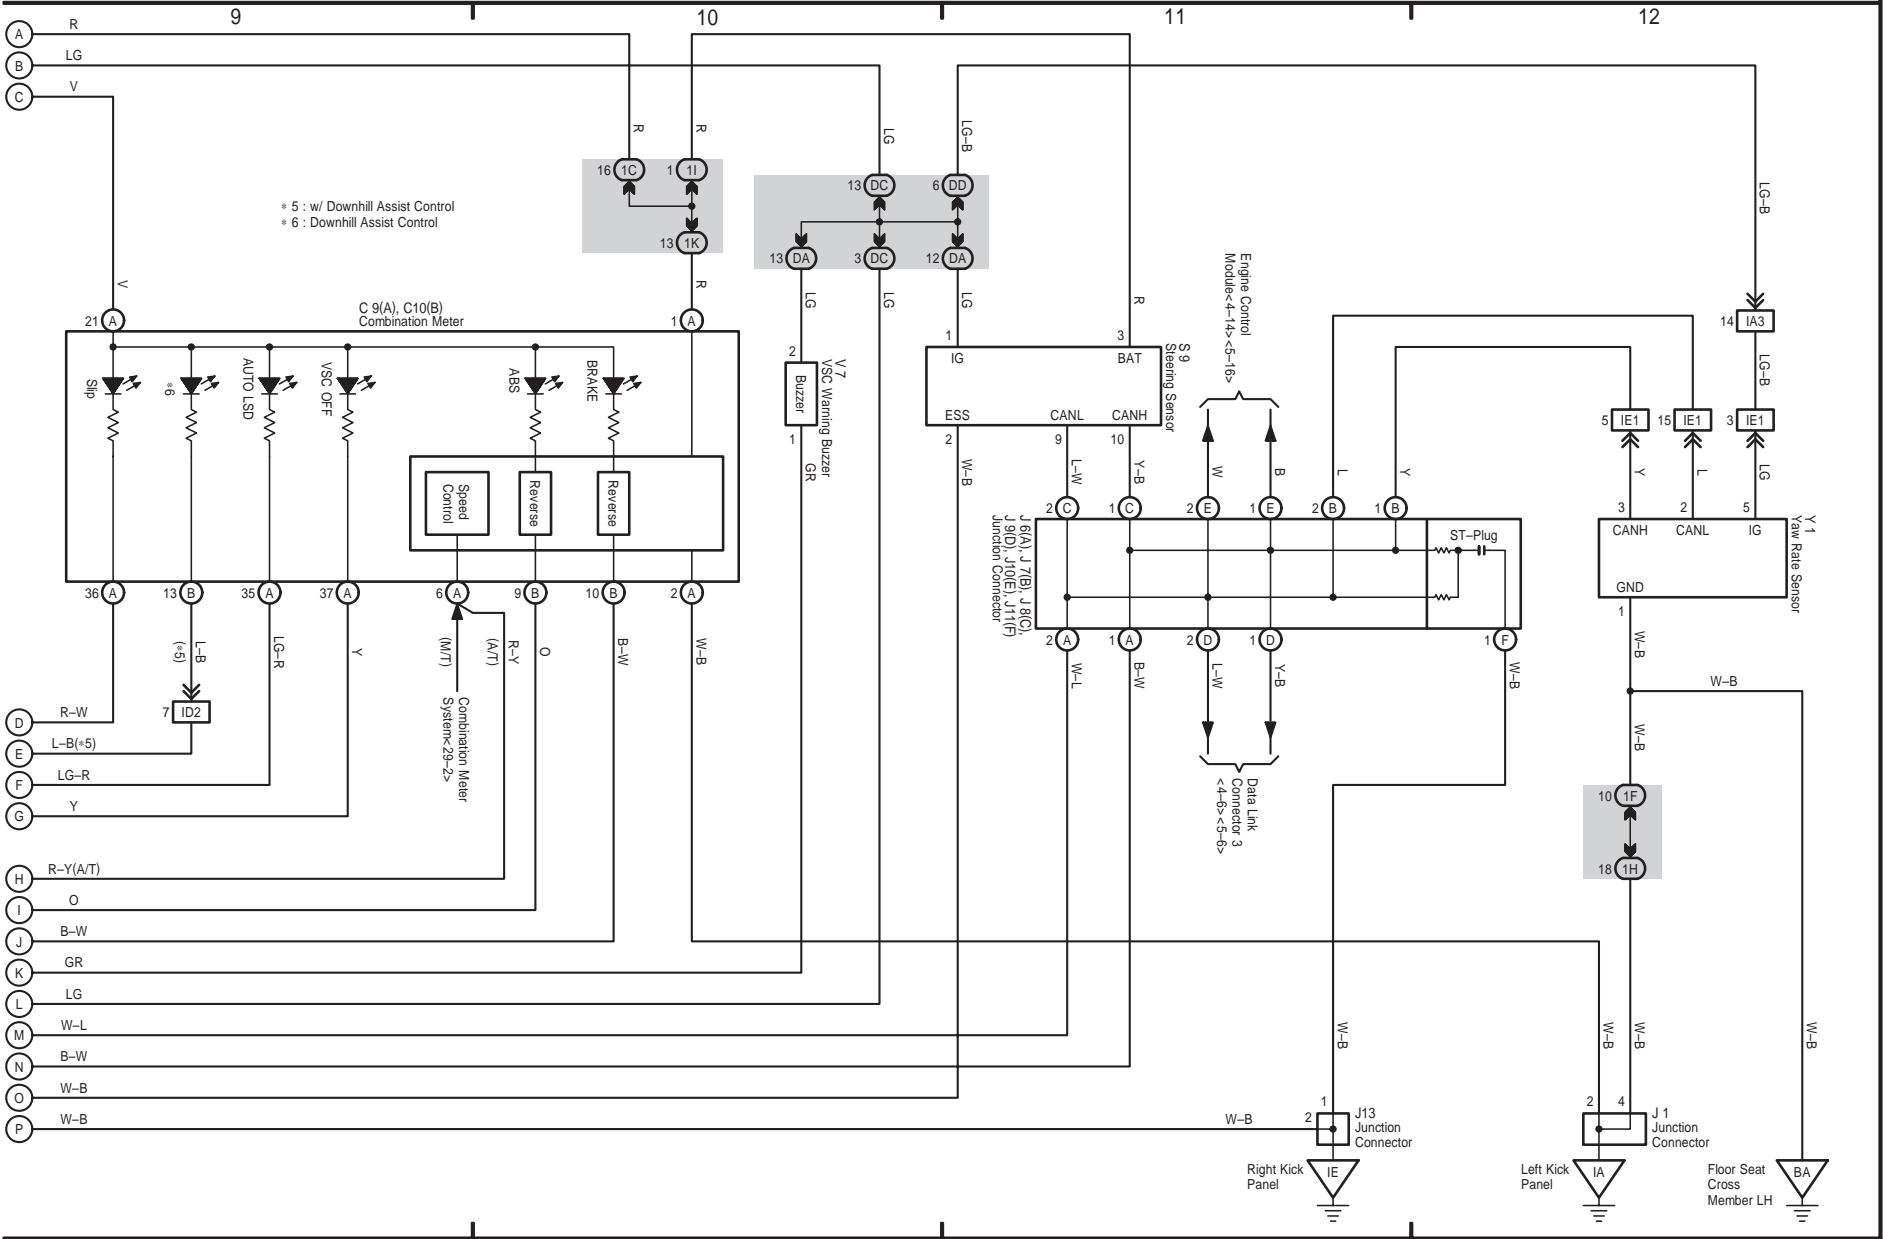

14 TOYOTA TACOMA (Cont' d)

ABS (w/ VSC), TRAC, VSC, Auto LSD, Downhill Assist Control and Hill-Start Assist Control

Multiplex Communication System (CAN)