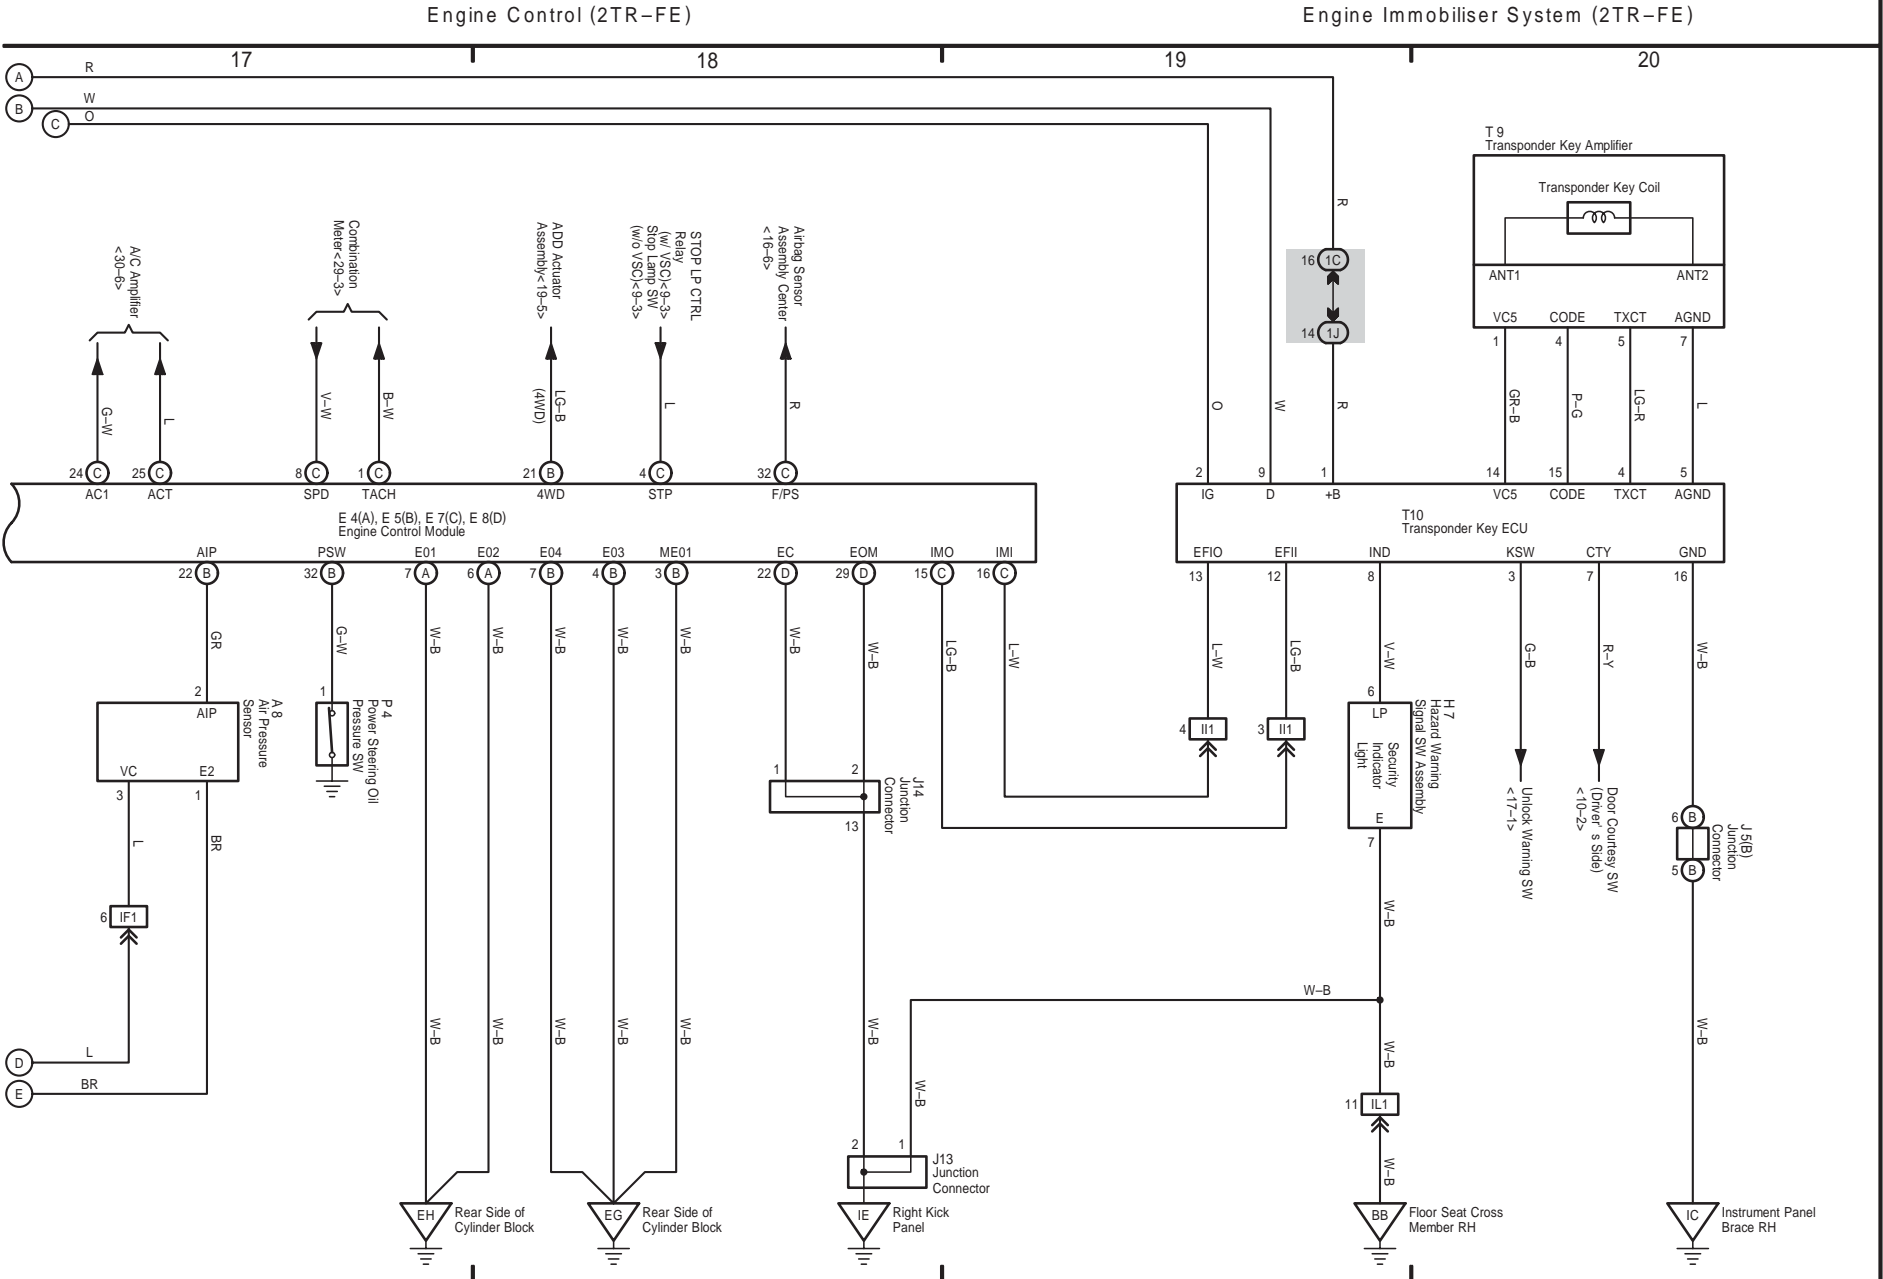

Engine Control (2TR-FE)

Engine Control (2TR-FE)

TOYOTA TACOMA (EM03N0U)

5 TOYOTA TACOMA (Cont' d)

6 TOYOTA TACOMA

TOYOTA TACOMA (EM03N0U)

7 TOYOTA TACOMA

(Cont. next page)