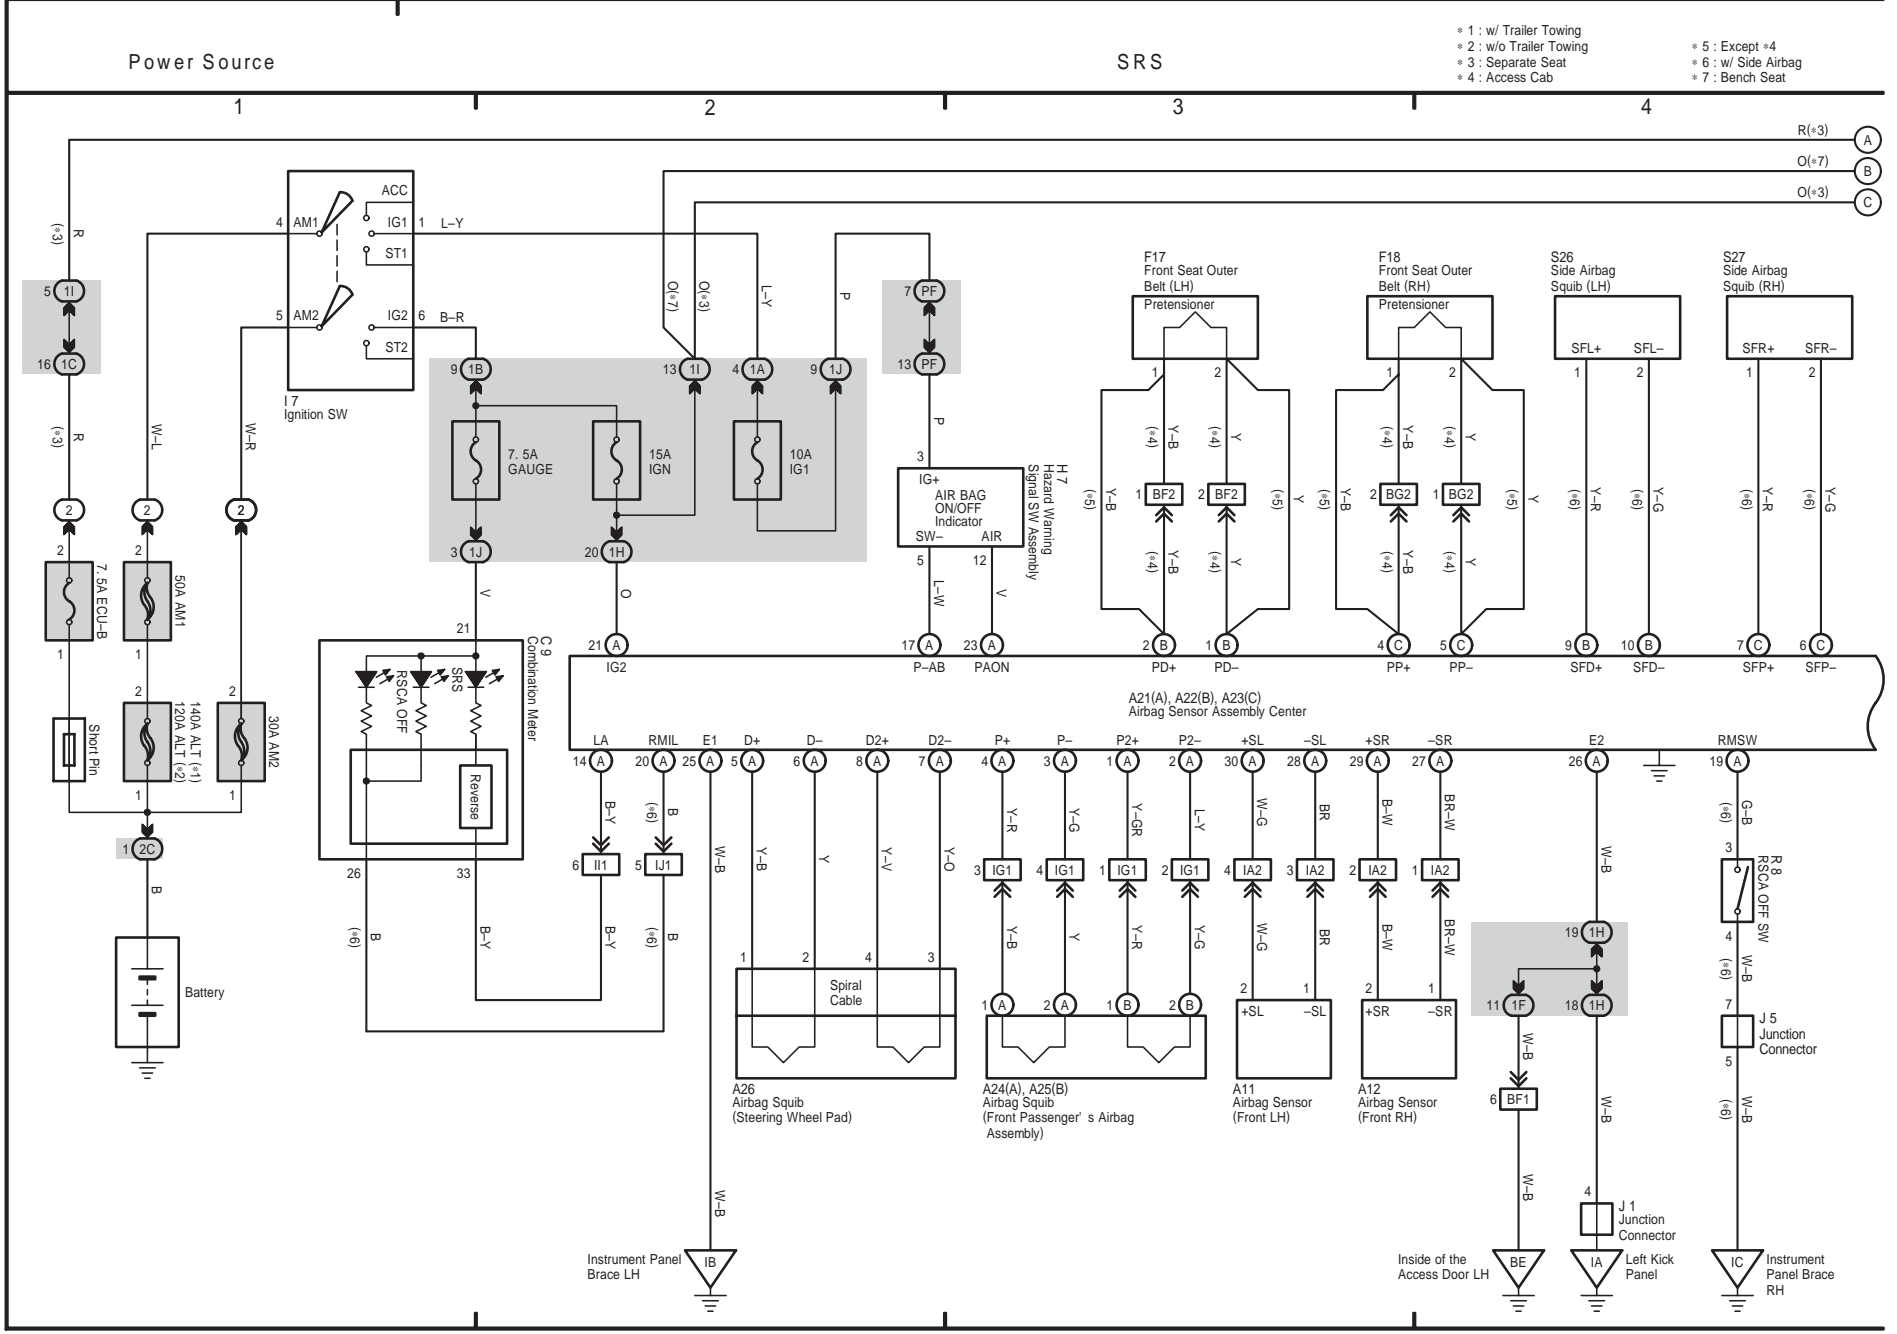

Multiplex Communication System (CAN)

ABS (w/o VSC)

TOYOTA TACOMA (EM03N0U)

SRS

- * 3 : Separate Seat
- * 6 : w/ Side Airbag
- * 7 : Bench Seat
- * 8 : w/ Airbag Cut Off SW

TOYOTA TACOMA (EM03N0U)

16 TOYOTA TACOMA(Cont' d)