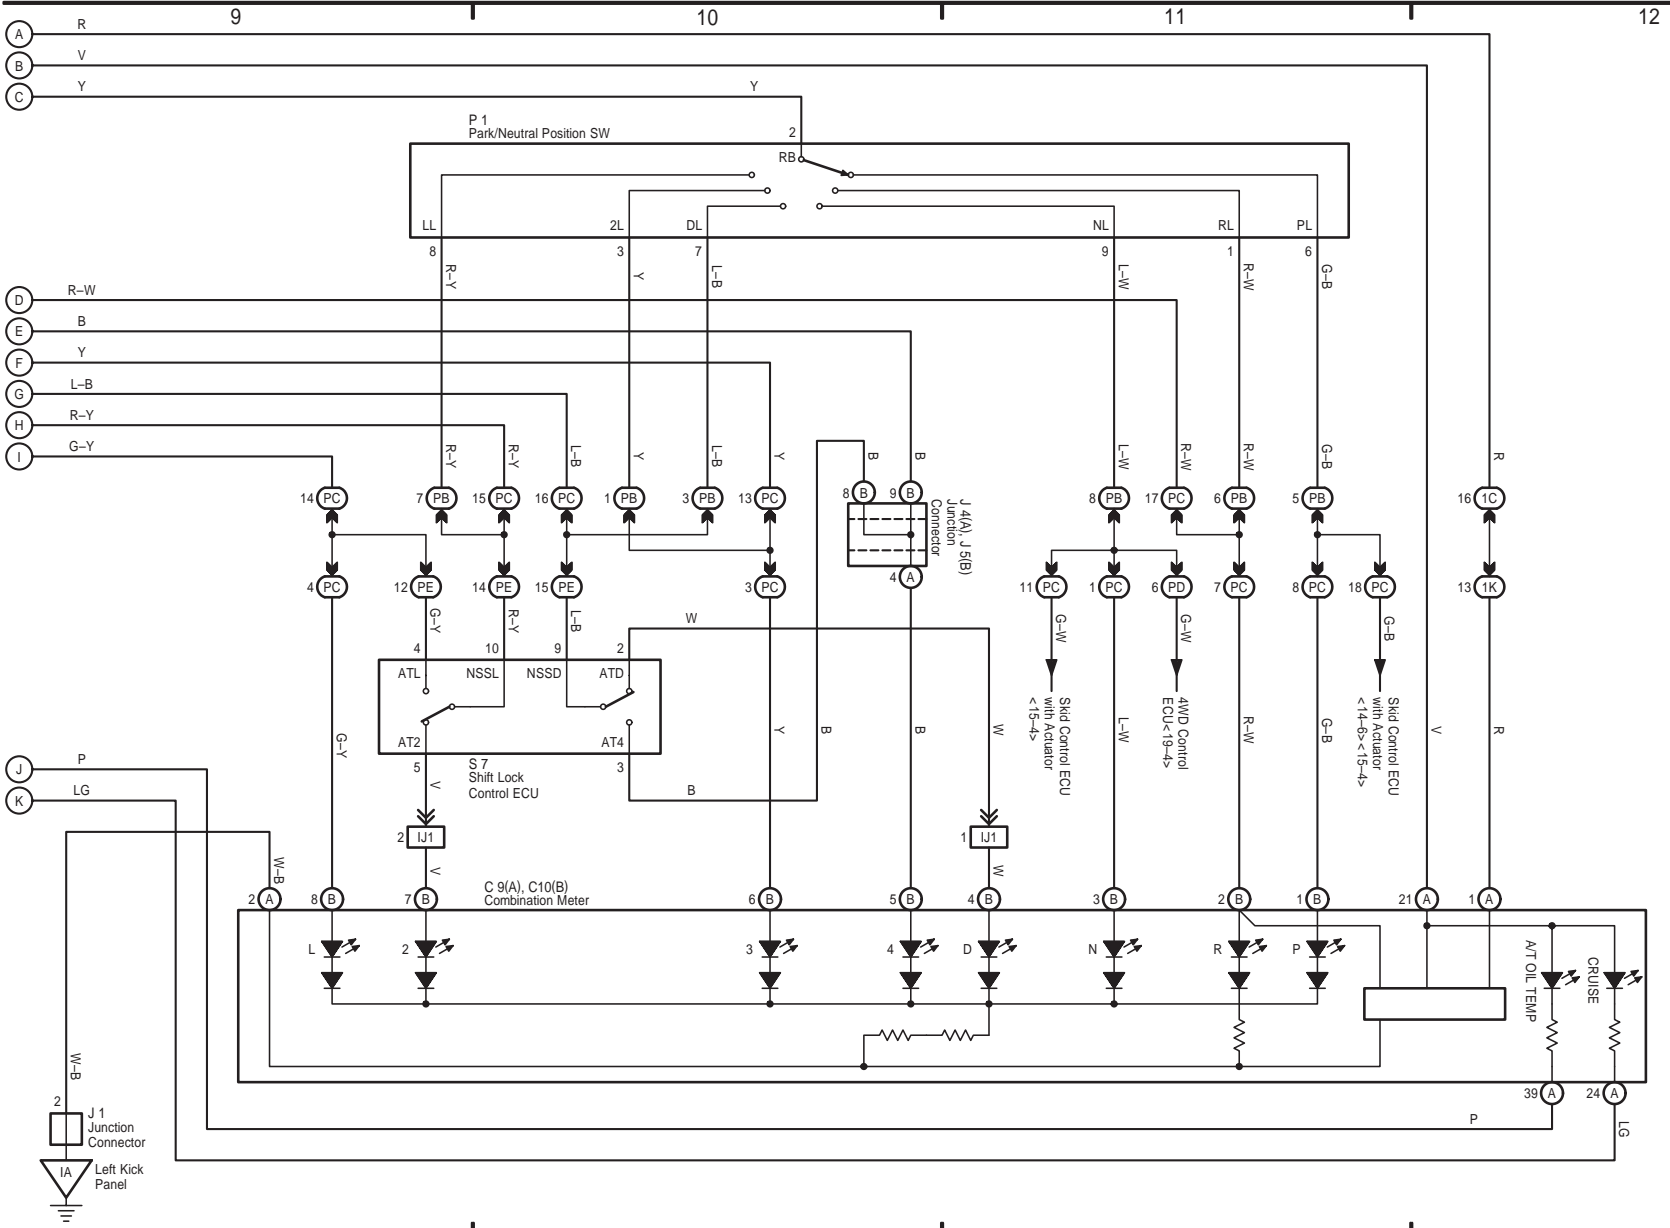

TOYOTA TACOMA (EM03N0U)

10 TOYOTA TACOMA

M OVERALL ELECTRICAL WIRING DIAGRAM

11 TOYOTA TACOMA

TOYOTA TACOMA (EM03N0U)

Power Source

Turn Signal and Hazard Warning Light

- * 1 : w/ Trailer Towing
- * 2 : w/o Trailer Towing
- * 3 : w/ Daytime Running Light
- * 4 : w/o Daytime Running Light

Electronically Controlled Transmission and A/T Indicator (1GR-FE)

TOYOTA TACOMA (EM03N0U)

Electronically Controlled Transmission and A/T Indicator (1GR-FE)

Electronically Controlled Transmission and A/T Indicator (2TR-FE)