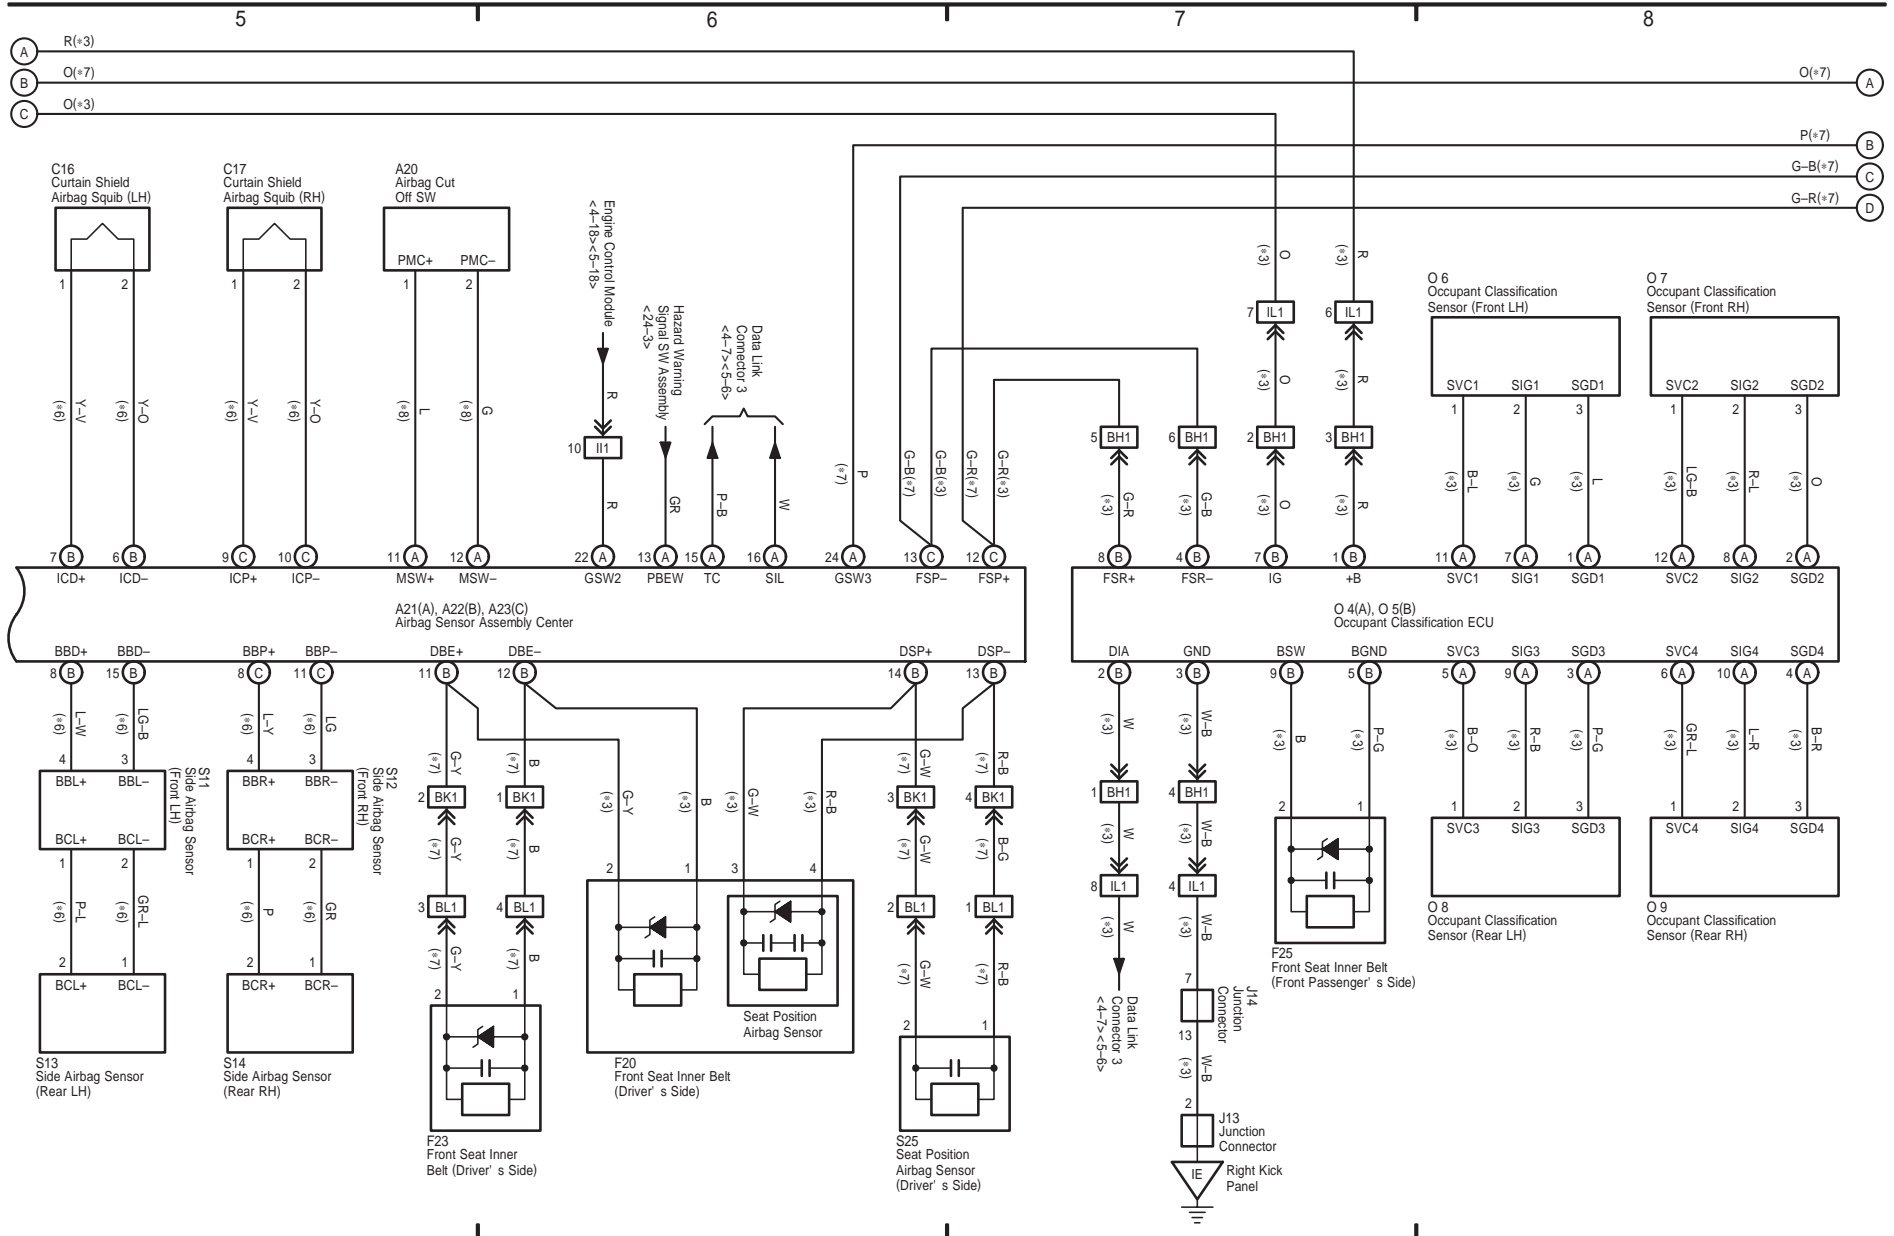

SRS

- 3 : Separate Seat
- 6 : w/ Side Airbag
- 7 : Bench Seat
- 8 : w/ Airbag Cut Off SW

TOYOTA TACOMA (EM03N0U)