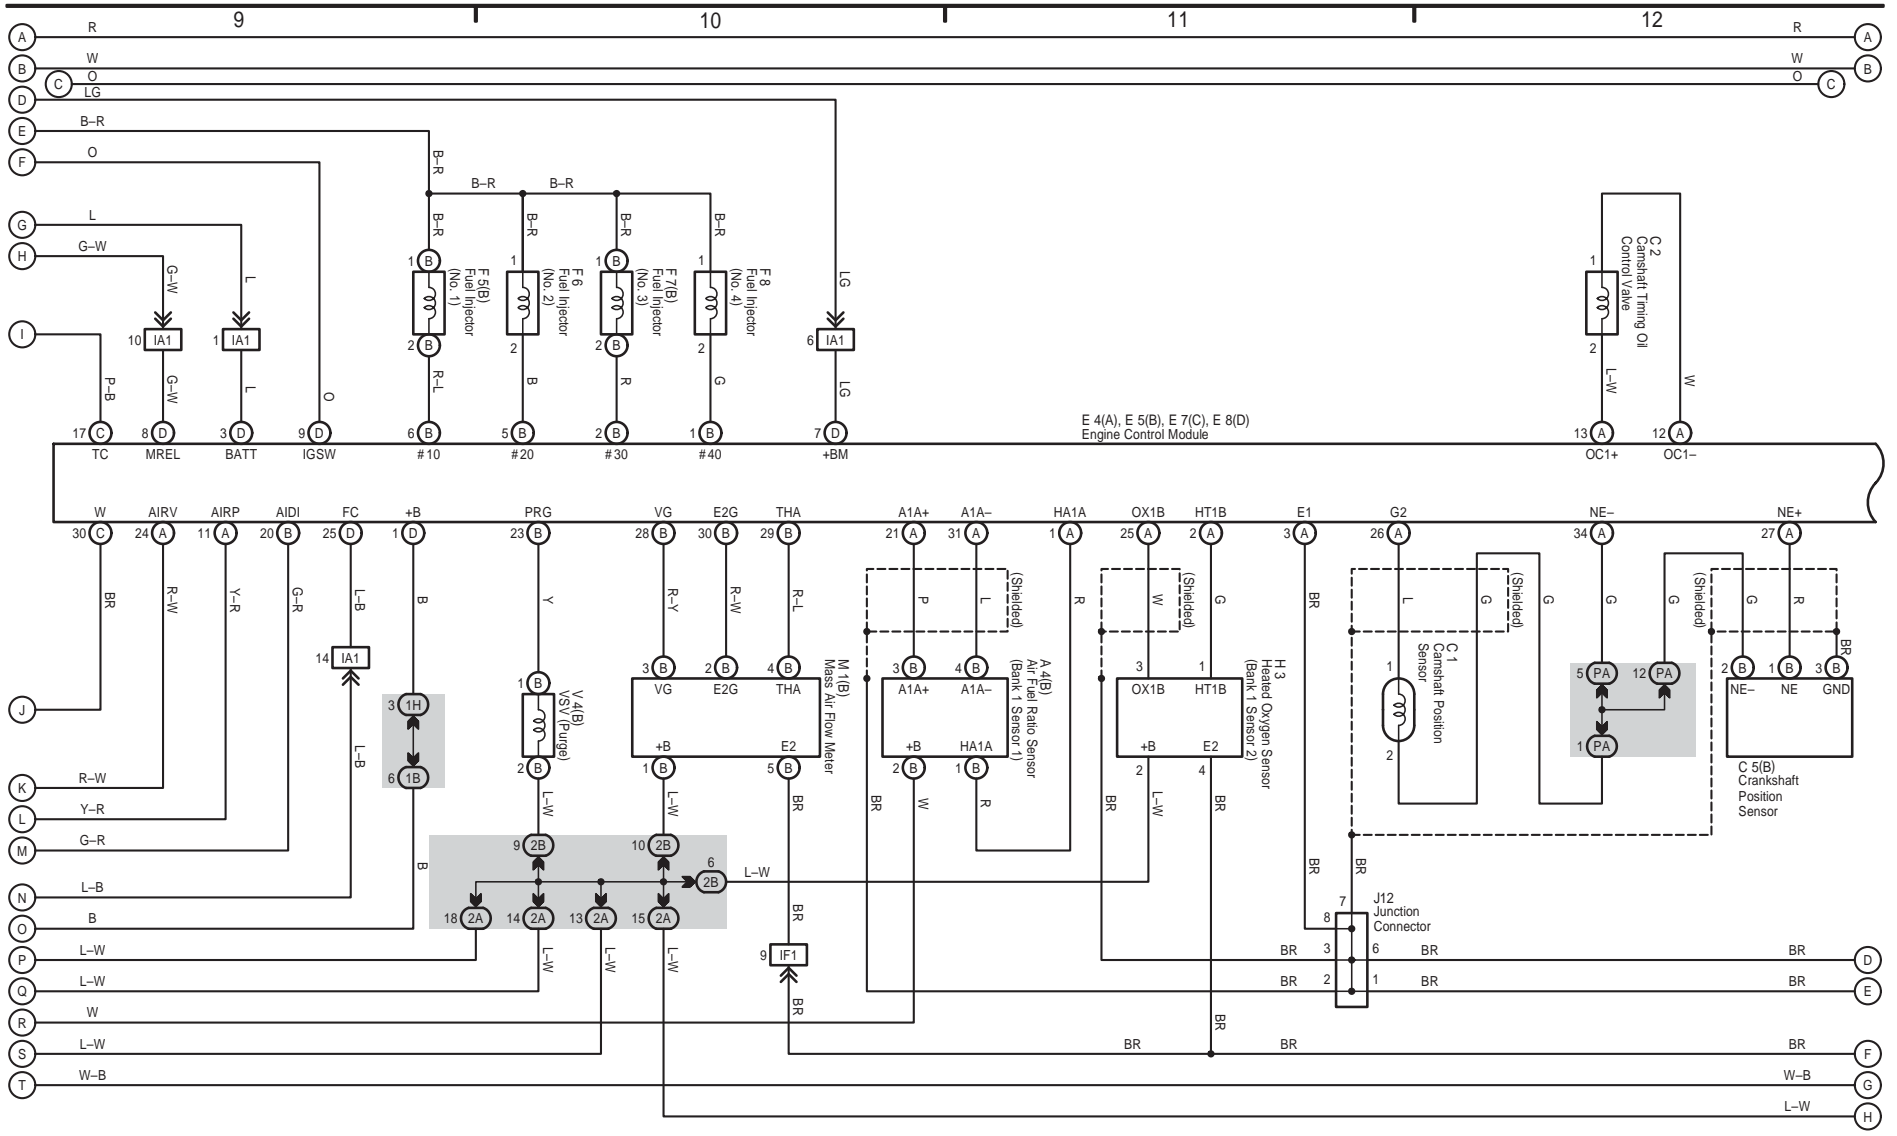

* 3 : Malfunction Indicator Lamp

TOYOTA TACOMA (EM03N0U)

Engine Control (1GR-FE)

TOYOTA TACOMA (EM03N0U)

4 TOYOTA TACOMA (Cont' d)

Engine Control (2TR-FE)

* 1 : Malfunction Indicator Lamp

TOYOTA TACOMA (EM03N0U)

Engine Control (2TR-FE)

Engine Control (2TR-FE)

TOYOTA TACOMA (EM03N0U)

5 TOYOTA TACOMA (Cont' d)

6 TOYOTA TACOMA

TOYOTA TACOMA (EM03N0U)

7 TOYOTA TACOMA

(Cont. next page)