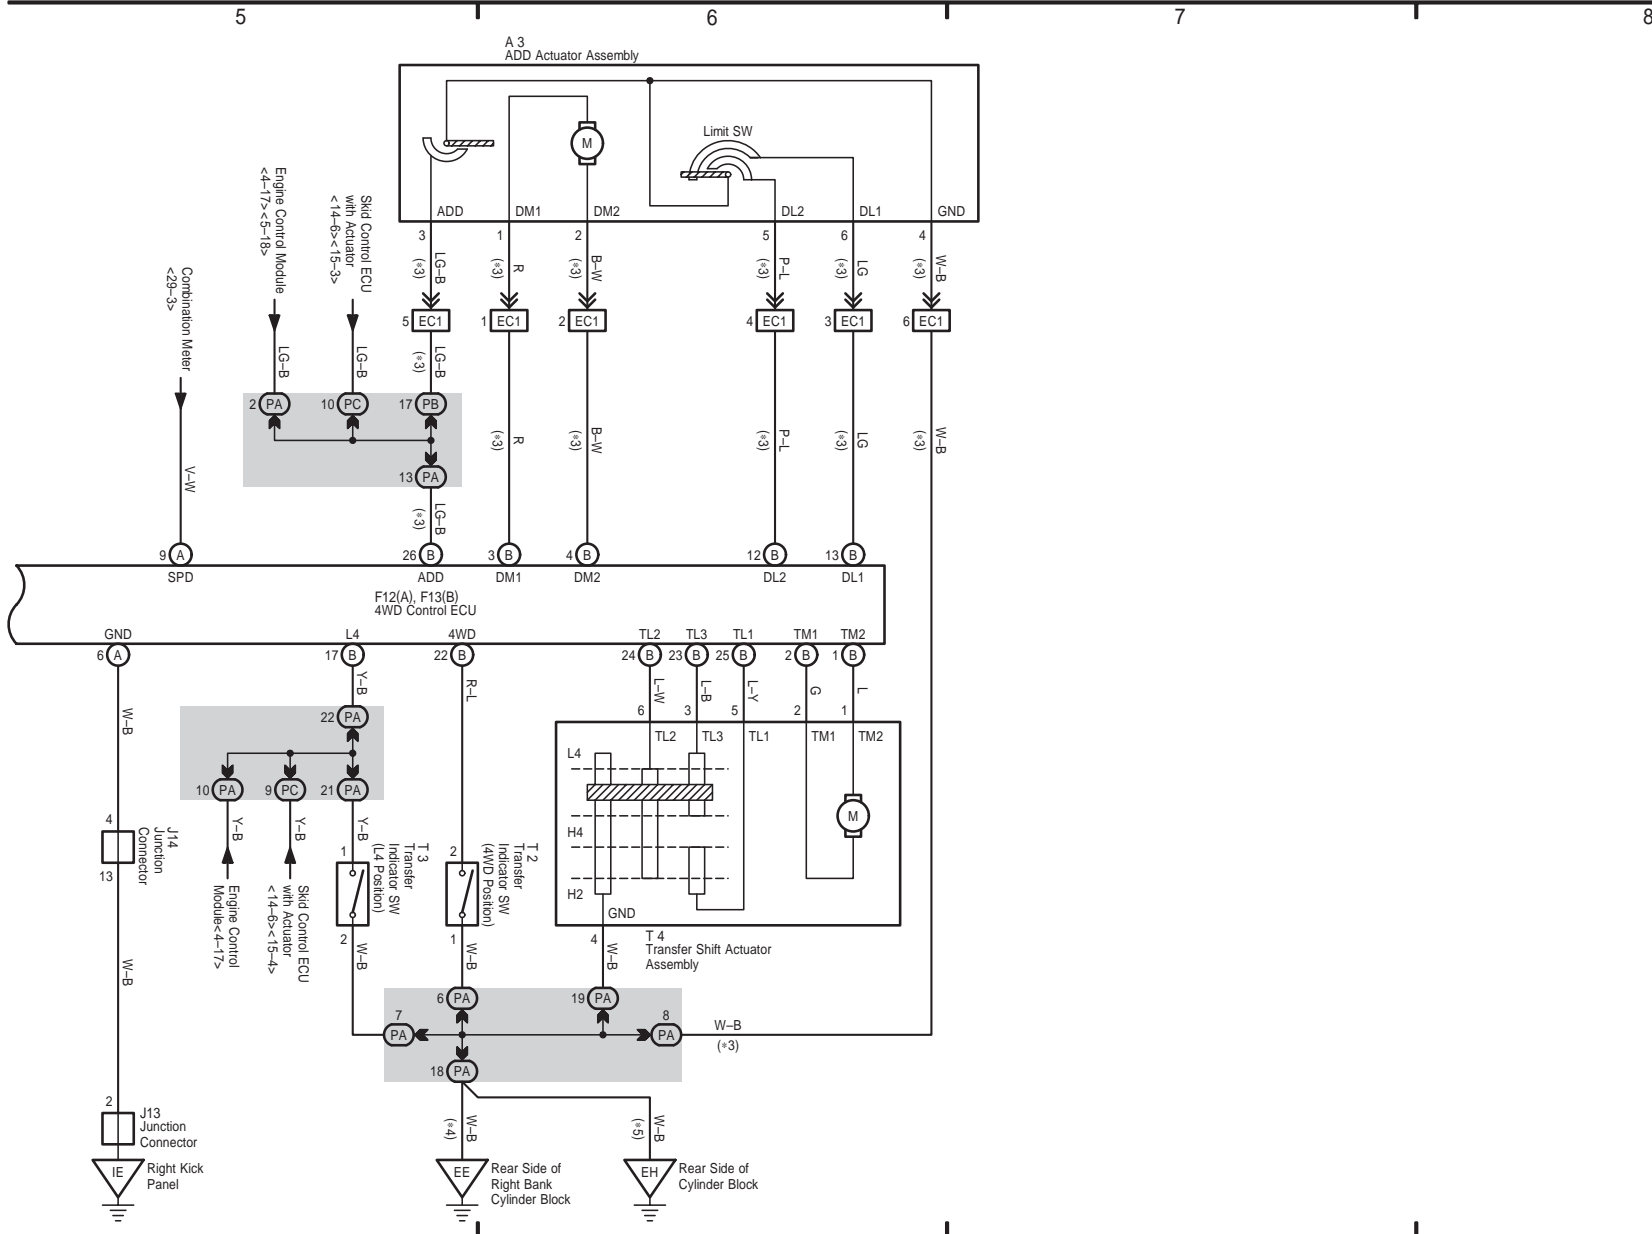

Multi Mode 4WD and Rear Differential Lock (4WD)

+ 3 : w/ ADD
+ 4 : 1GR-FE
+ 5 : 2TR-FE