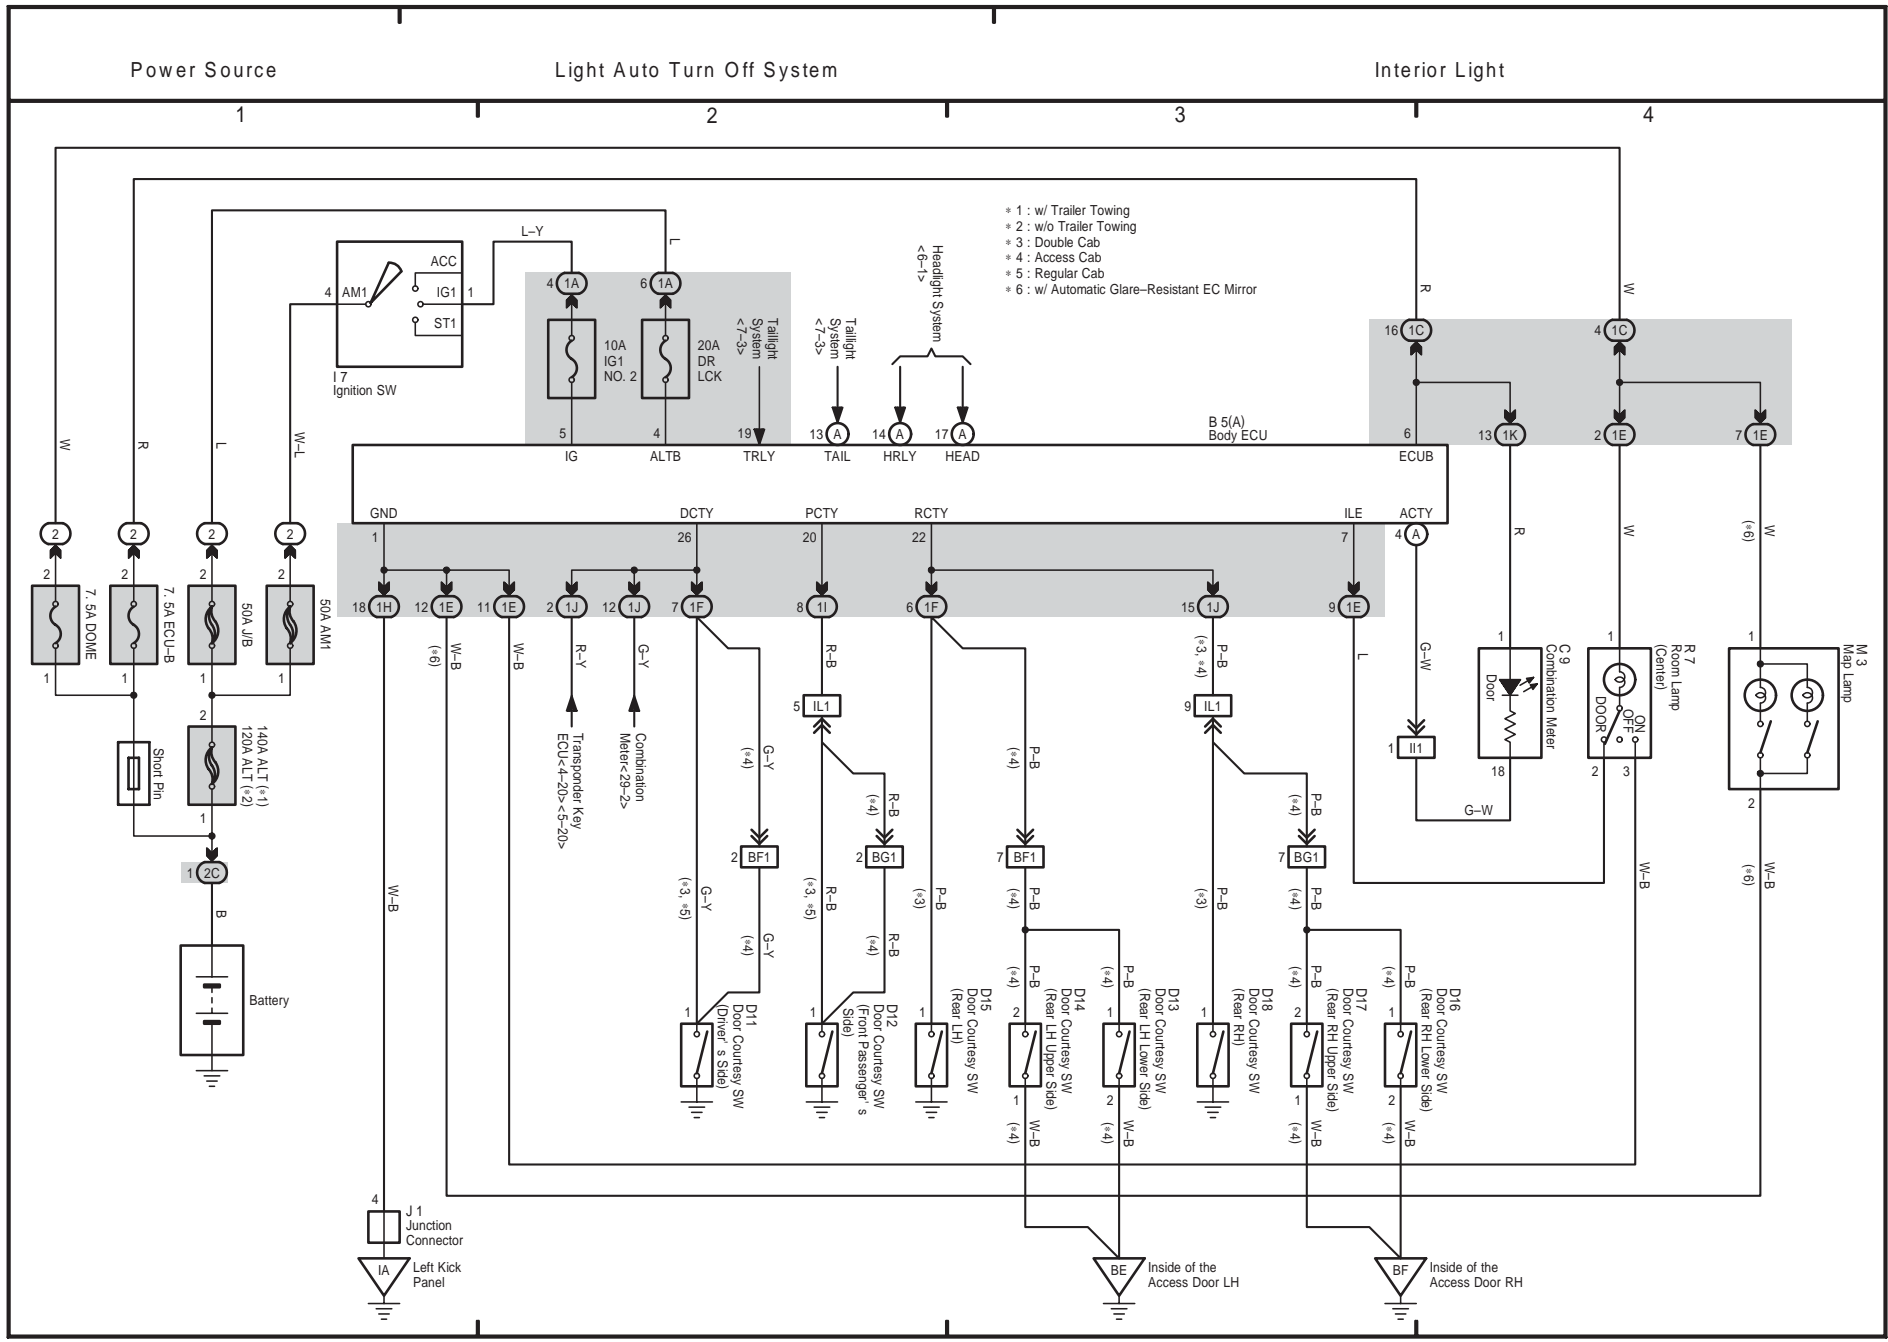

TOYOTA TACOMA (EM03N0U)

10 TOYOTA TACOMA

M OVERALL ELECTRICAL WIRING DIAGRAM

11 TOYOTA TACOMA

TOYOTA TACOMA (EM03N0U)

Power Source

Turn Signal and Hazard Warning Light

- * 1 : w/ Trailer Towing
- * 2 : w/o Trailer Towing
- * 3 : w/ Daytime Running Light
- * 4 : w/o Daytime Running Light