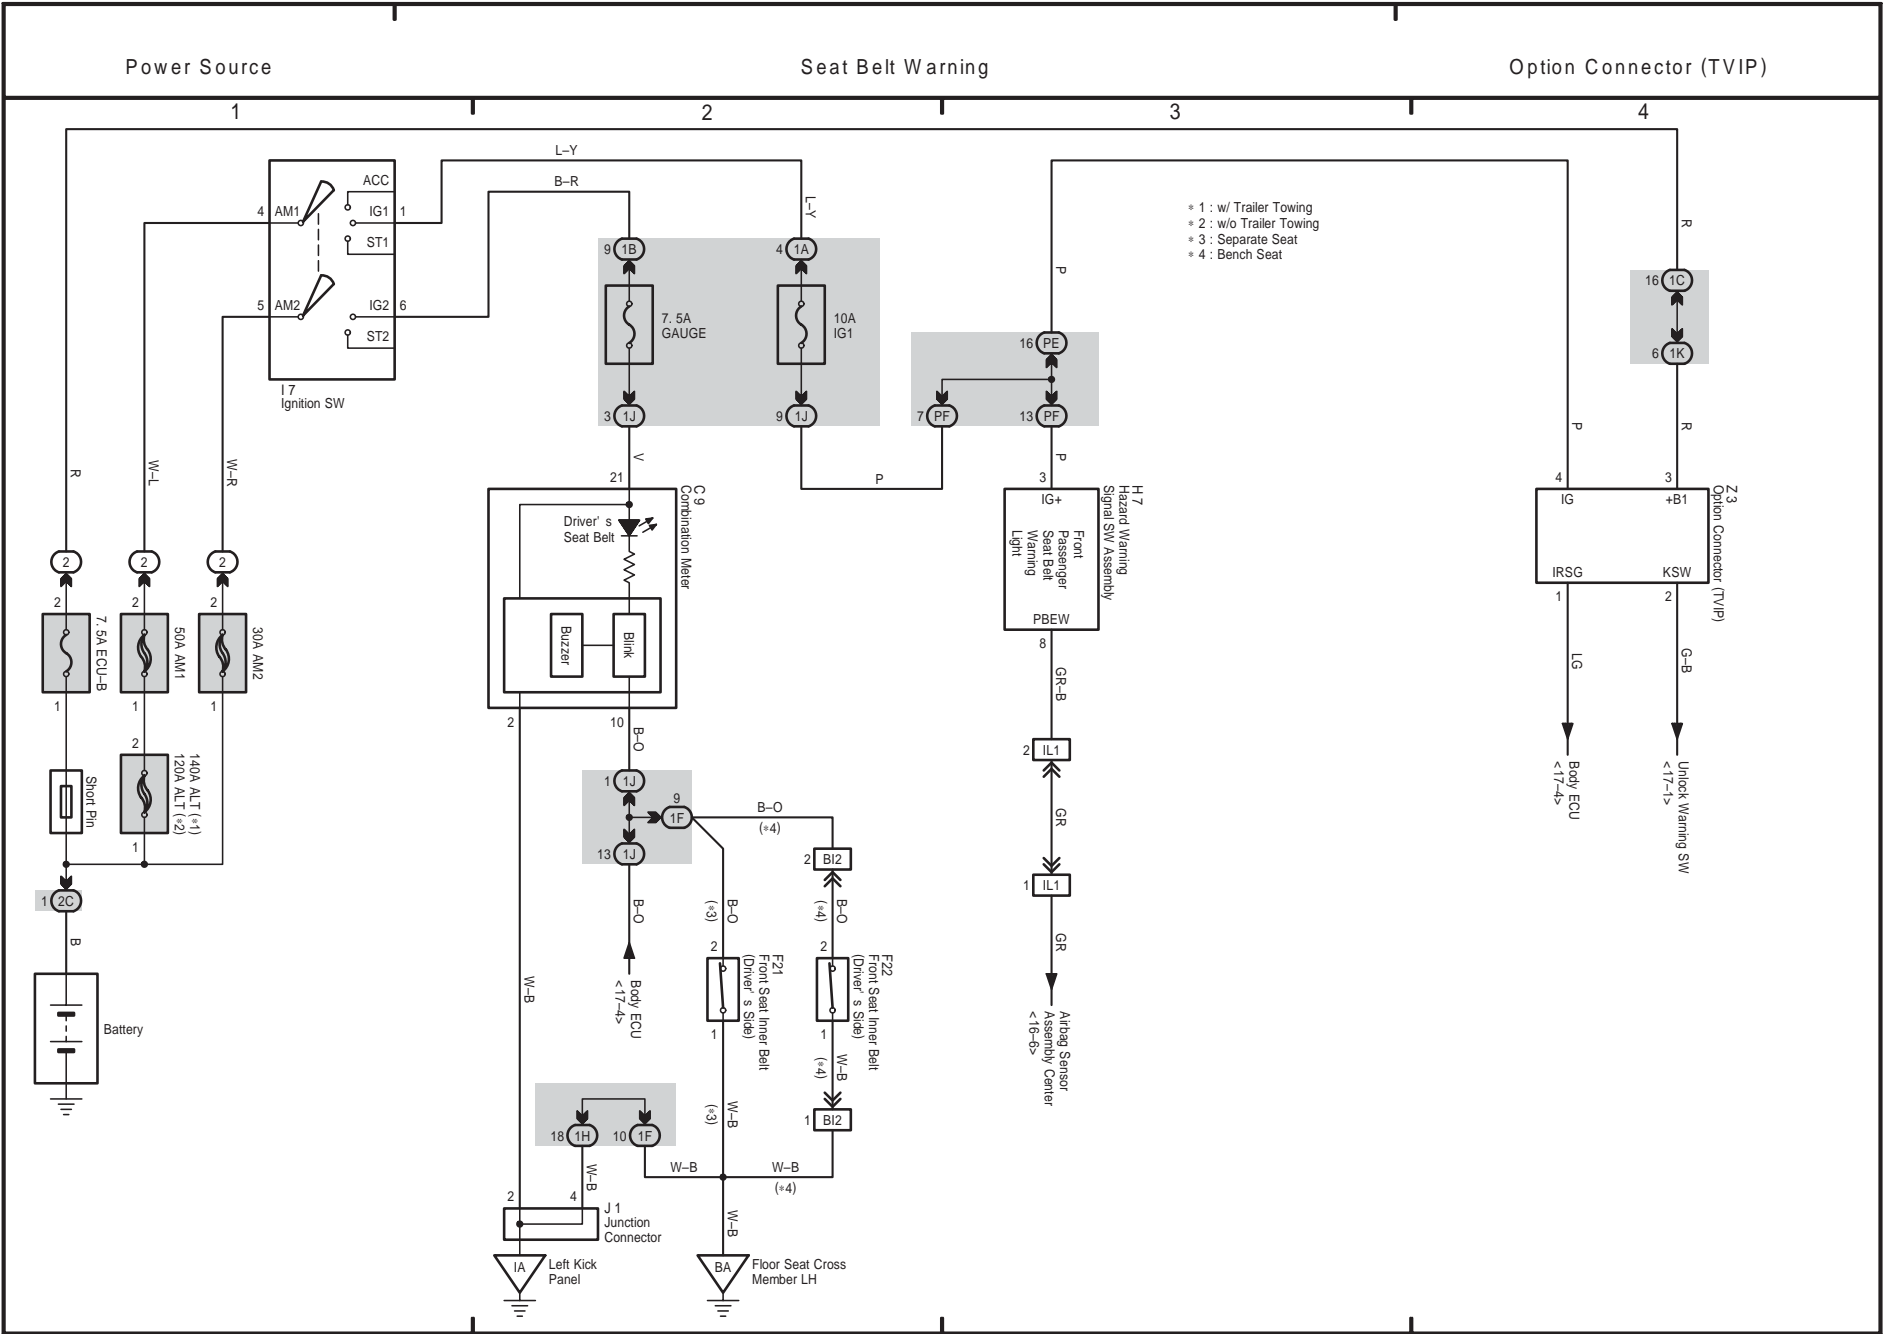

M OVERALL ELECTRICAL WIRING DIAGRAM

24 TOYOTA TACOMA

360

TOYOTA TACOMA (EM03N0U)