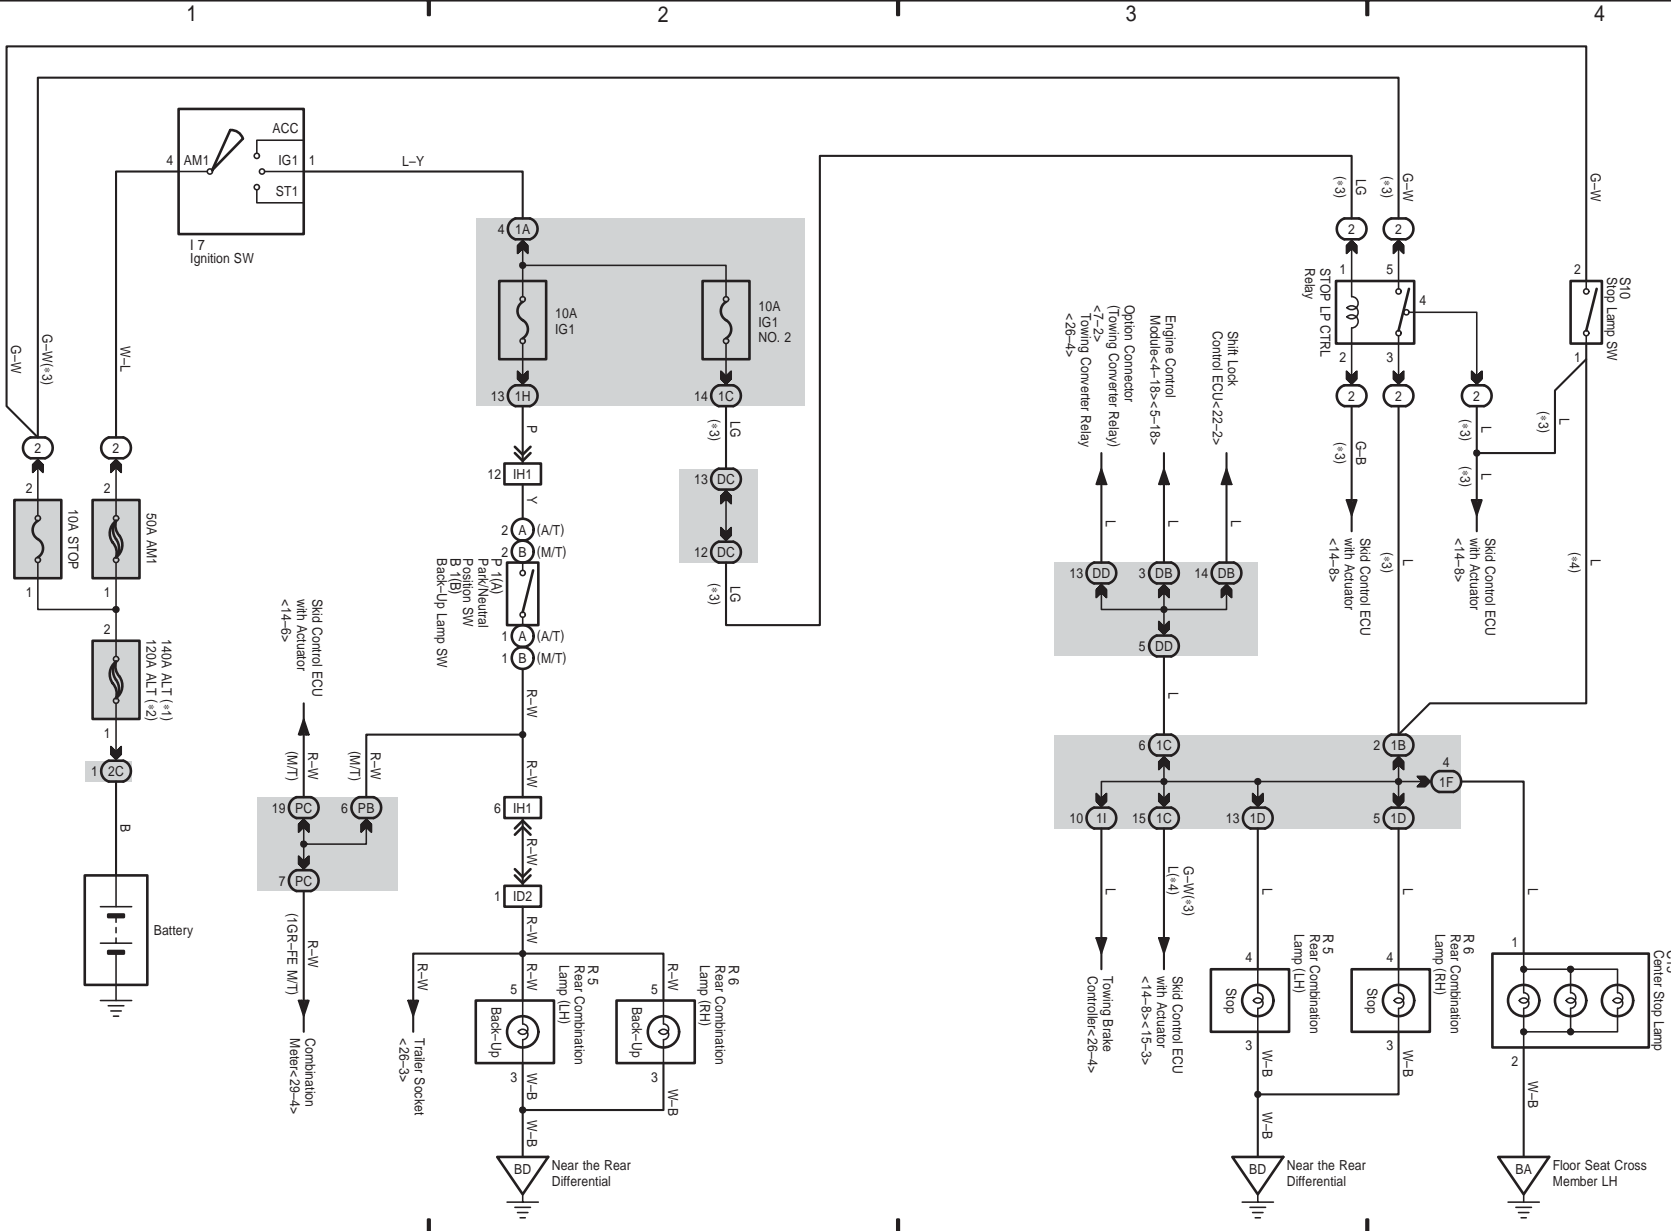

TOYOTA TACOMA (EM03N0U)

10 TOYOTA TACOMA

M OVERALL ELECTRICAL WIRING DIAGRAM

11 TOYOTA TACOMA

TOYOTA TACOMA (EM03N0U)

Power Source

Turn Signal and Hazard Warning Light

- * 1 : w/ Trailer Towing
- * 2 : w/o Trailer Towing
- * 3 : w/ Daytime Running Light
- * 4 : w/o Daytime Running Light