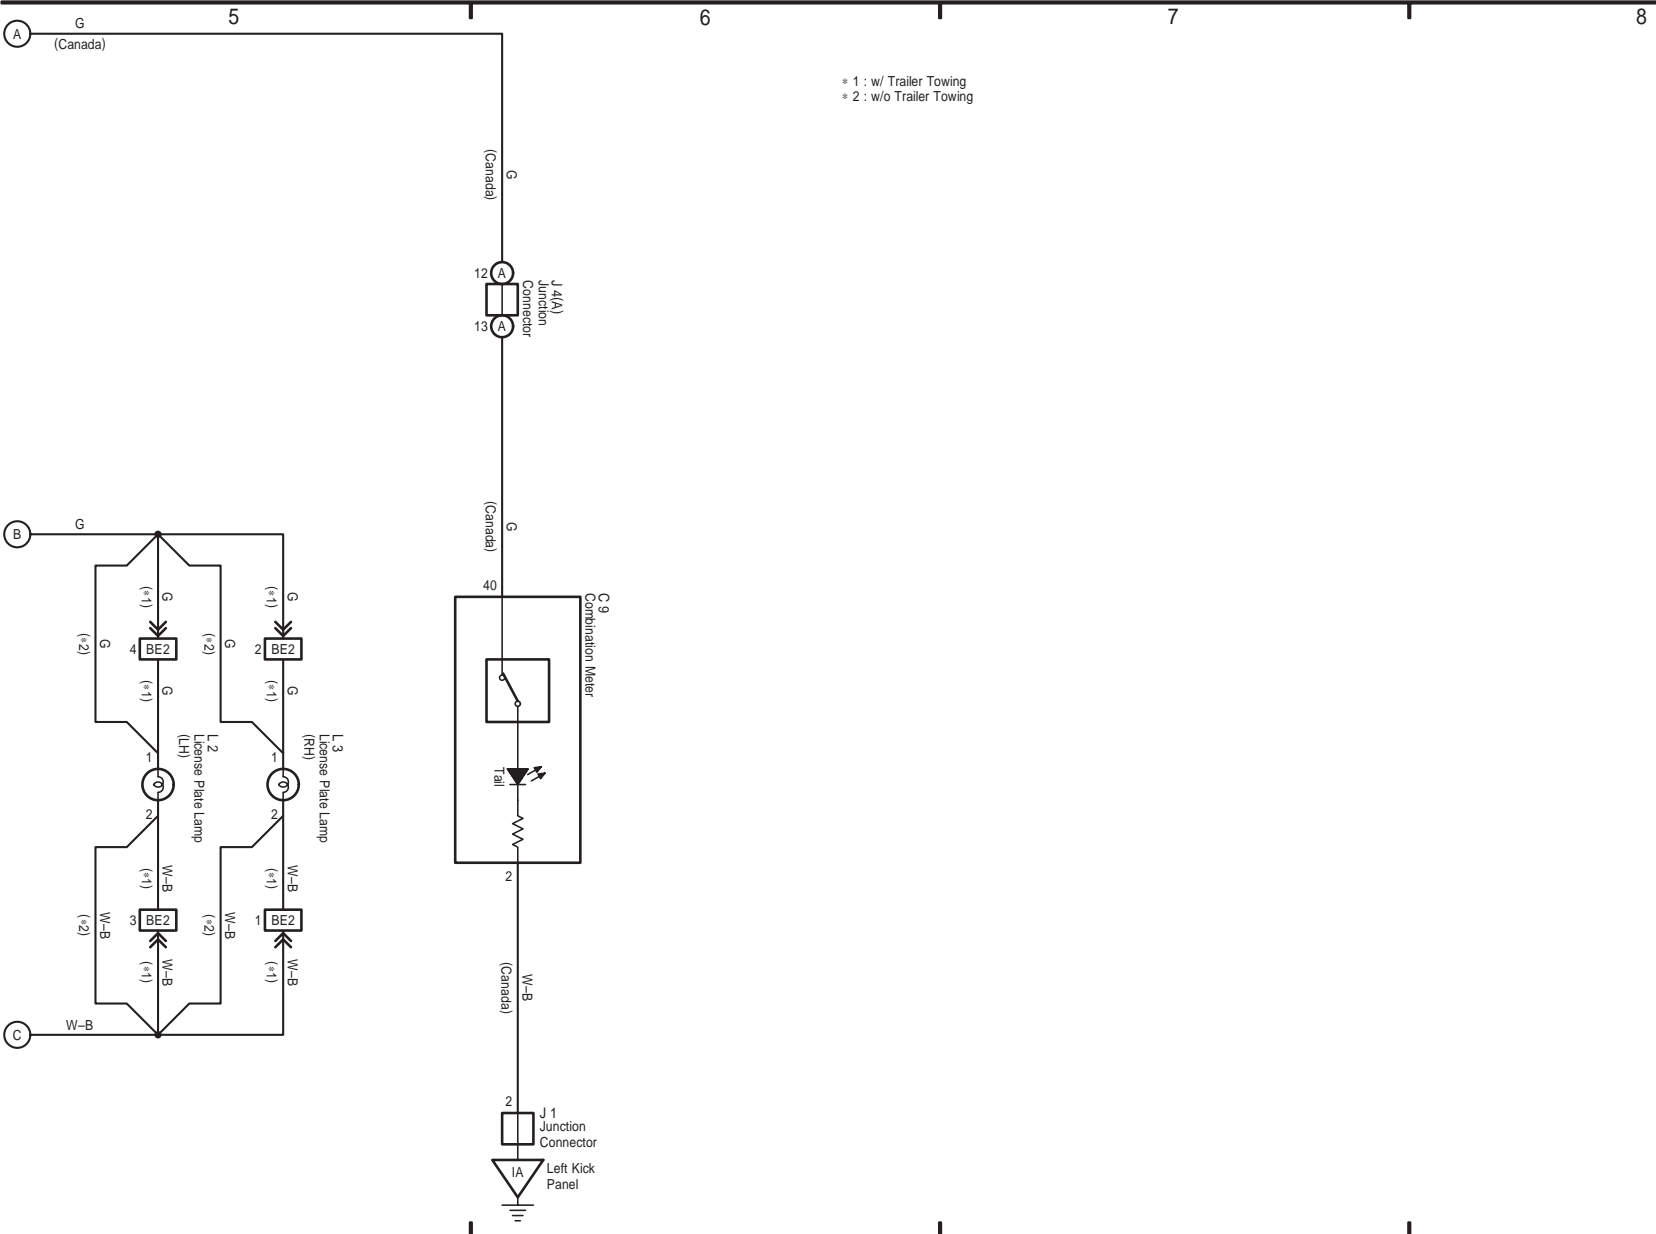

7 TOYOTA TACOMA (Cont' d)

Taillight

- 1 : w/ Trailer Towing
- 2 : w/o Trailer Towing