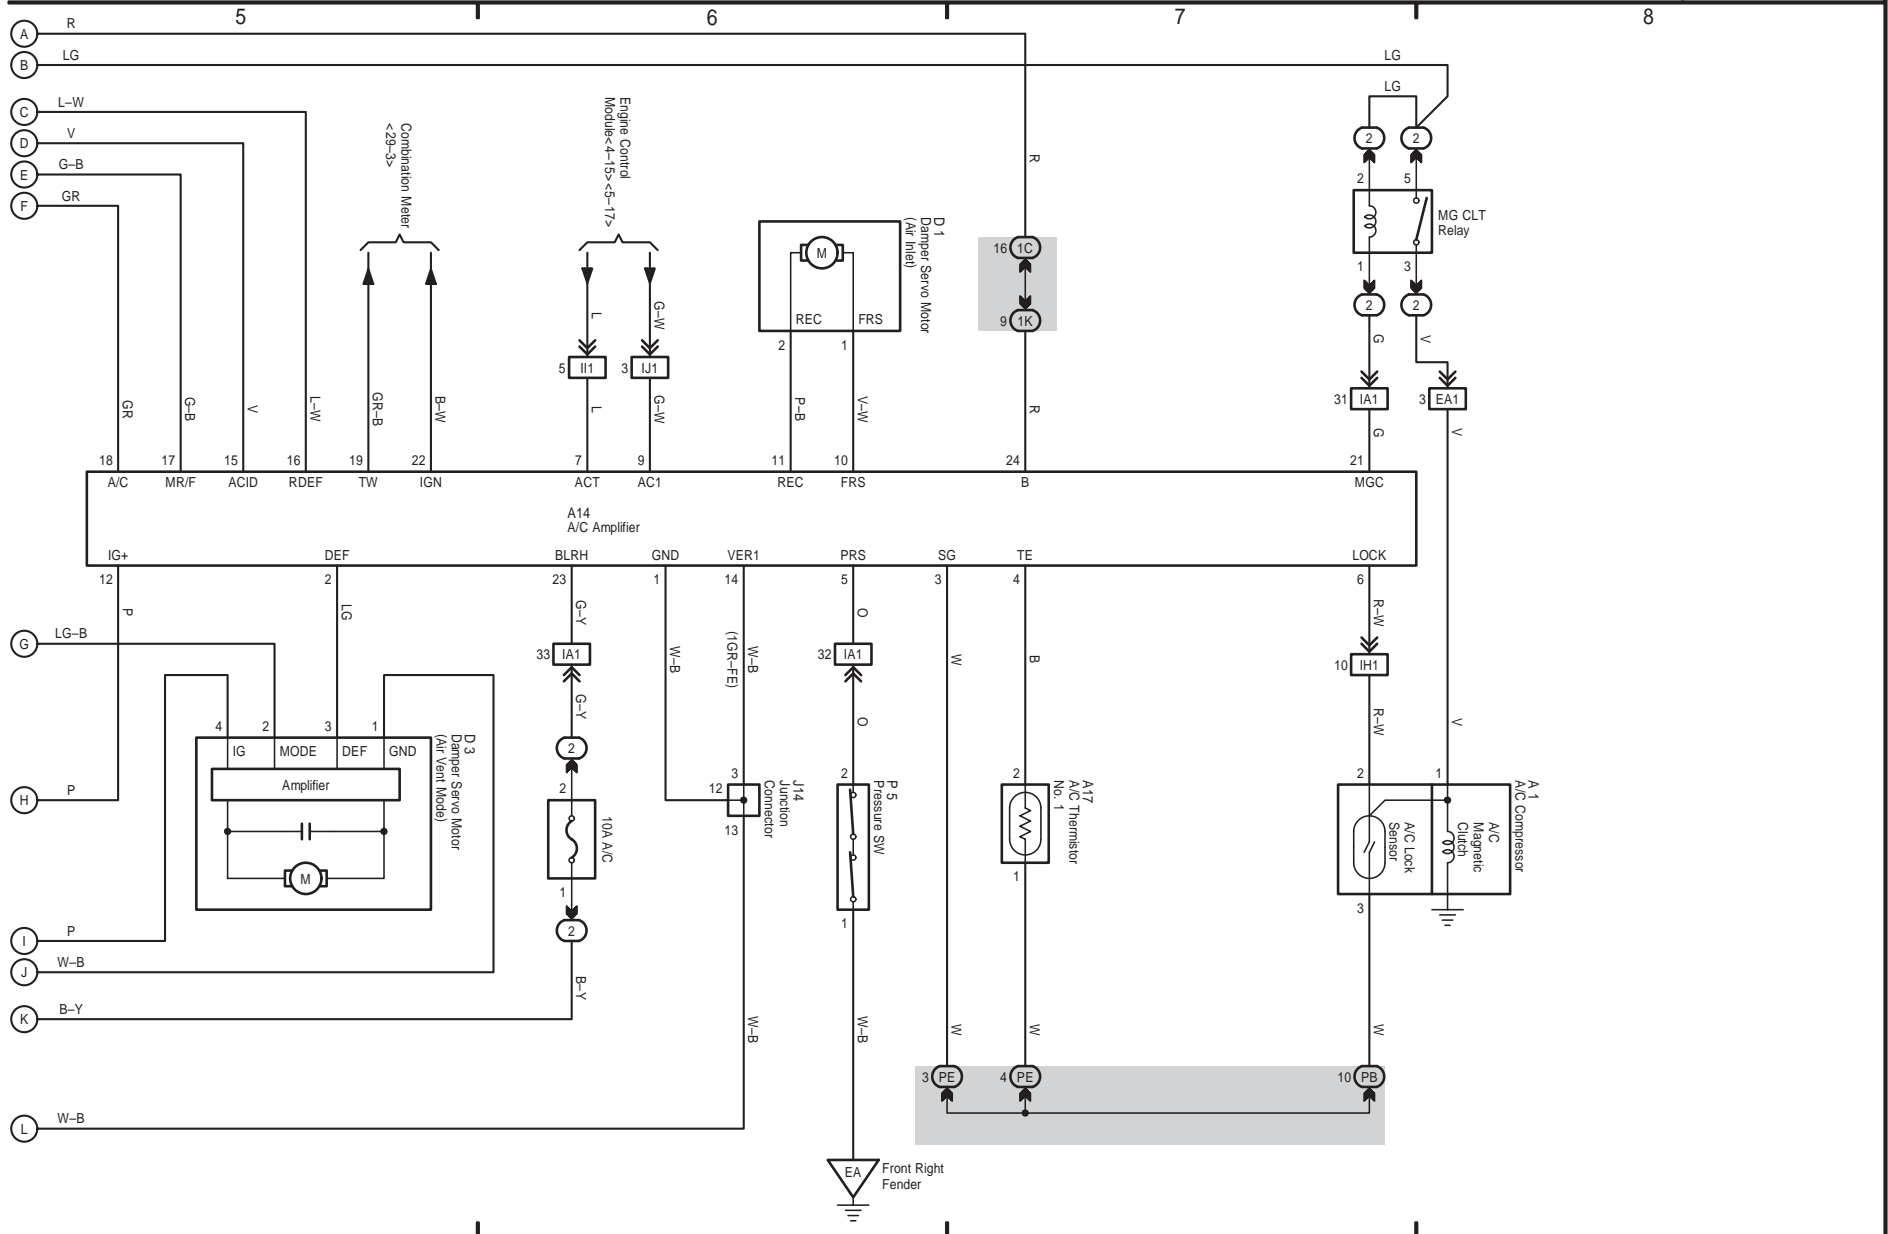

28 TOYOTA TACOMA

OVERALL ELECTRICAL WIRING DIAGRAM

* 4 : 1GR-FE AT
 * 5 : 2TR-FE AT
 * 6 : USA
 * 7 : Canada

Combination Meter

TOYOTA TACOMA (EM03N0U)

Air Conditioning

* 3 : w/ Accessory Meter

TOYOTA TACOMA (EM03N0U)