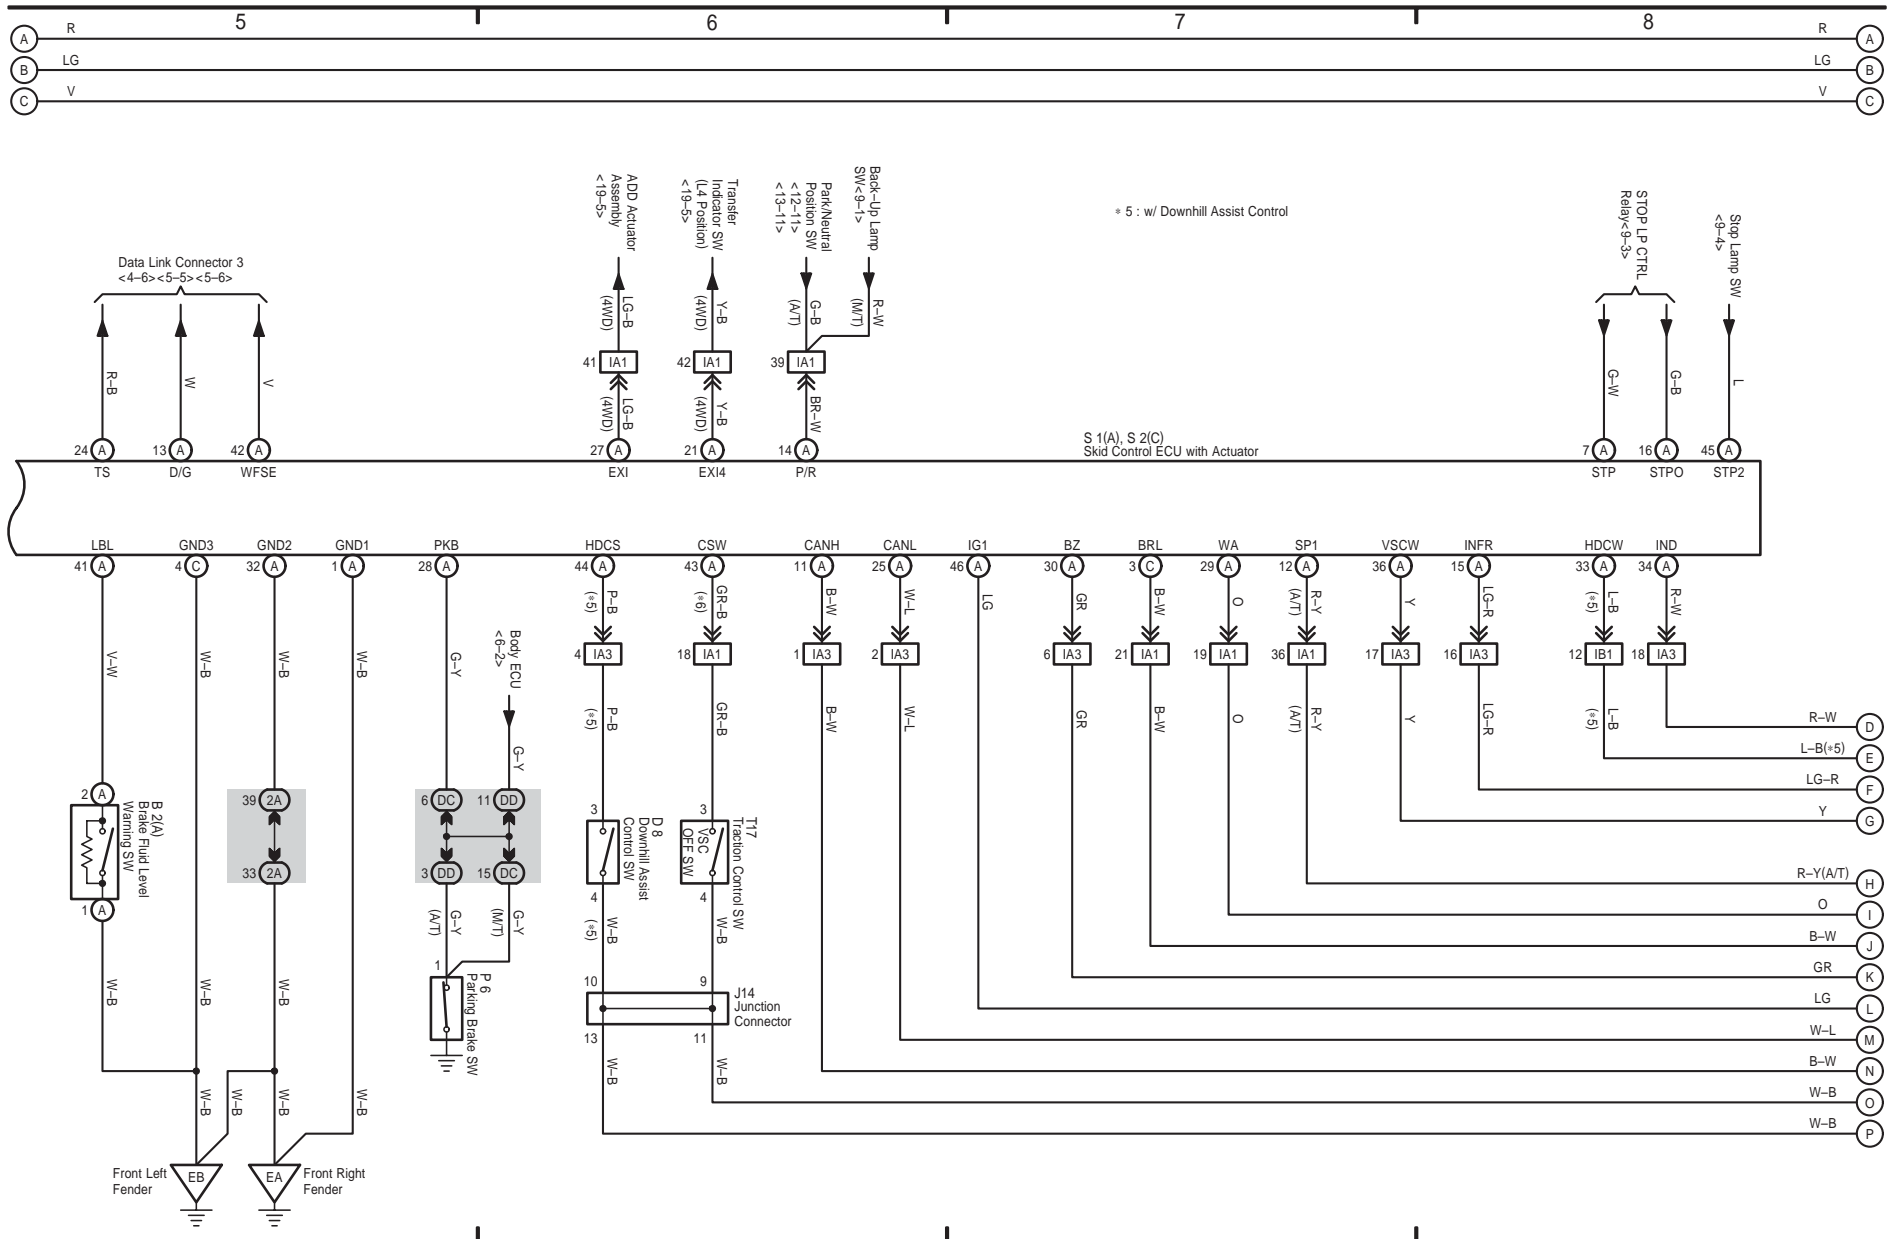

ABS (w/ VSC), TRAC, VSC, Auto LSD, Downhill Assist Control and Hill-Start Assist Control

TOYOTA TACOMA (EM03N0U)