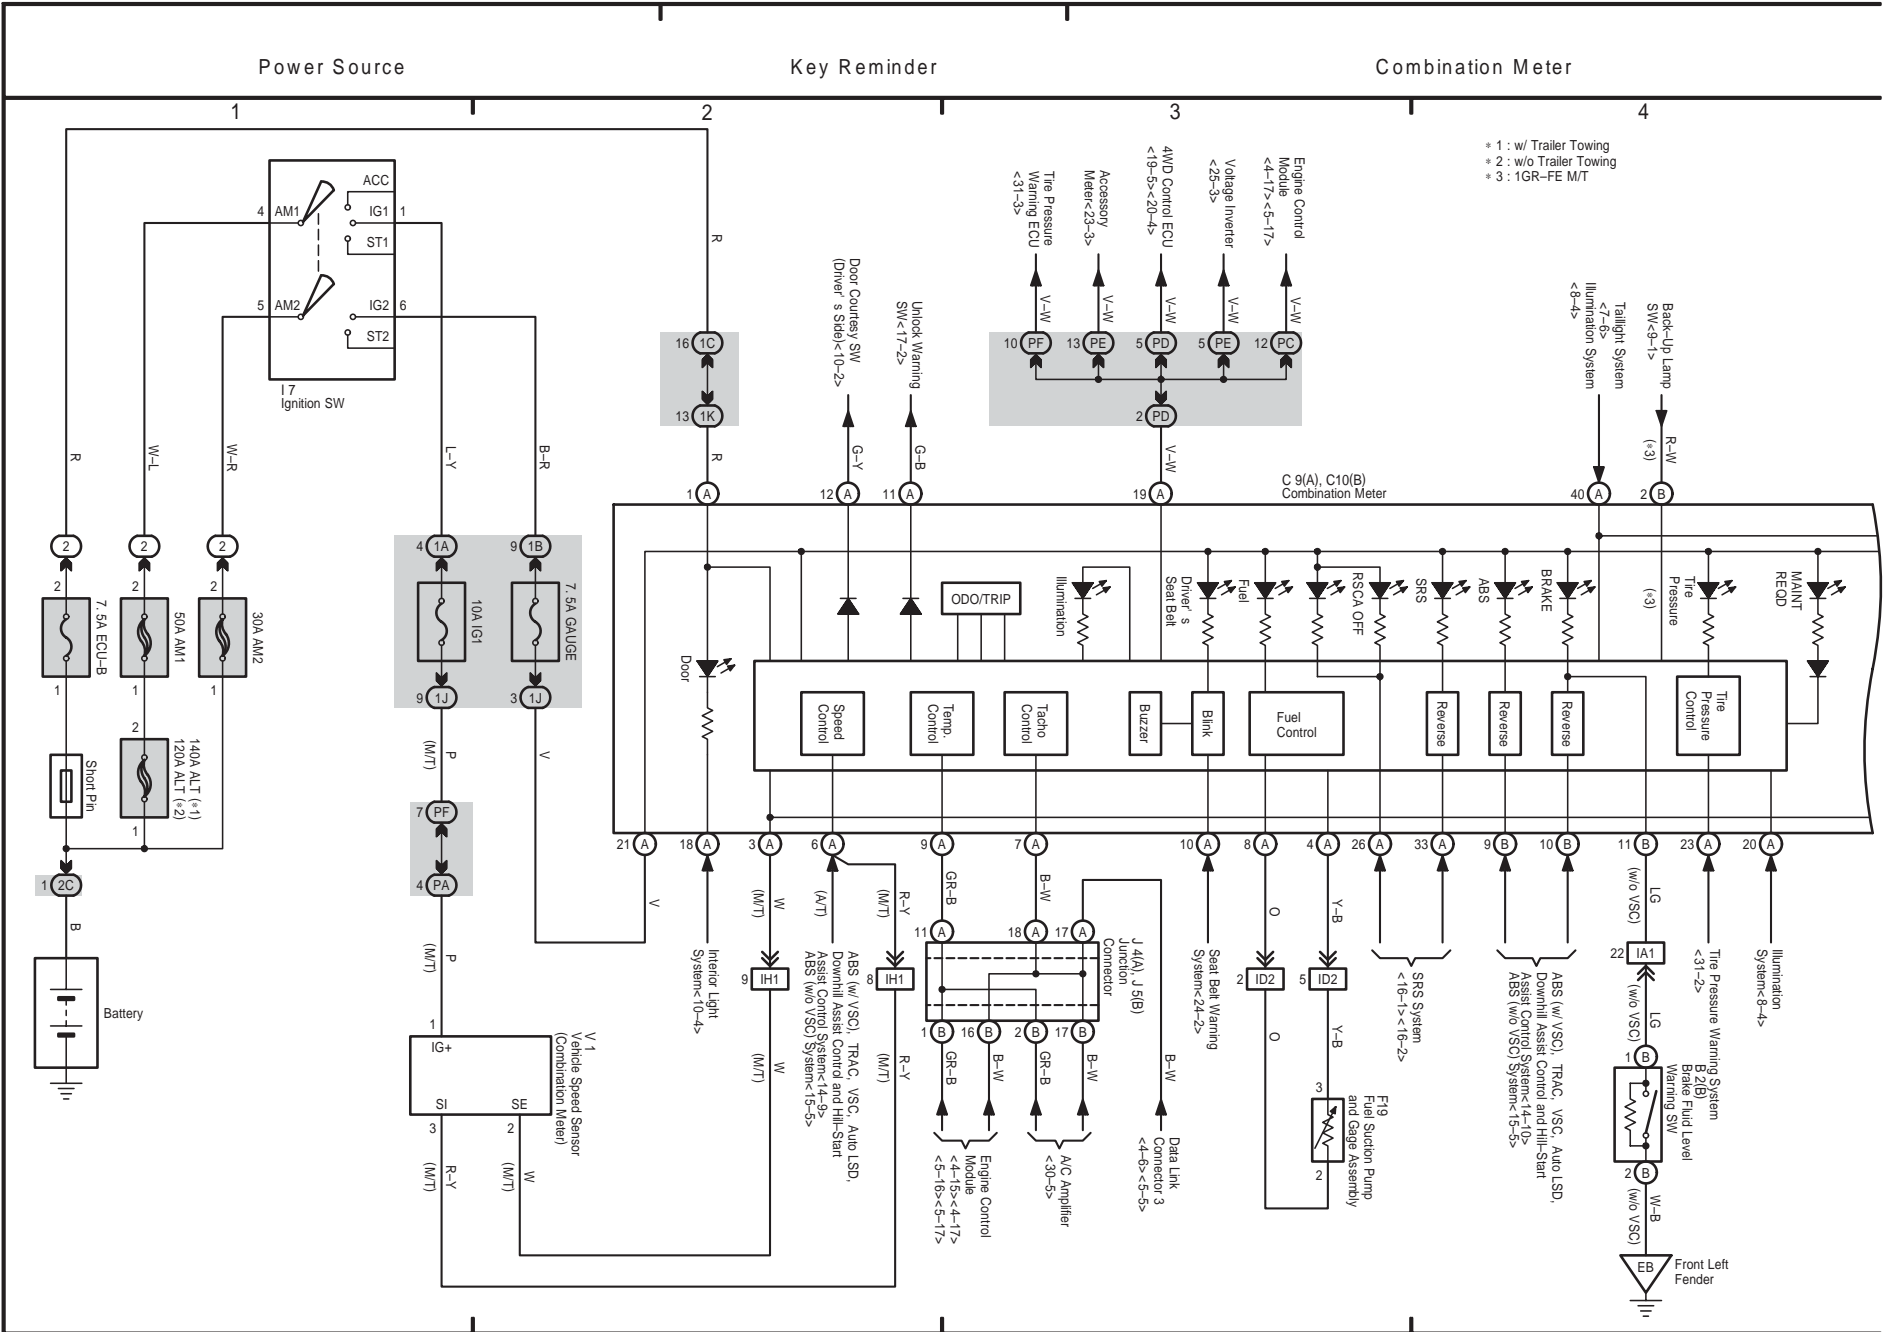

M OVERALL ELECTRICAL WIRING DIAGRAM

24 TOYOTA TACOMA

360

TOYOTA TACOMA (EM03N0U)

25 TOYOTA TACOMA

TOYOTA TACOMA (EM03N0U)

27 TOYOTA TACOMA

TOYOTA TACOMA (EM03N0U)

28 TOYOTA TACOMA

OVERALL ELECTRICAL WIRING DIAGRAM

* 4 : 1GR-FE AT
 * 5 : 2TR-FE AT
 * 6 : USA
 * 7 : Canada

Combination Meter

TOYOTA TACOMA (EM03N0U)

Air Conditioning

* 3 : w/ Accessory Meter

TOYOTA TACOMA (EM03N0U)