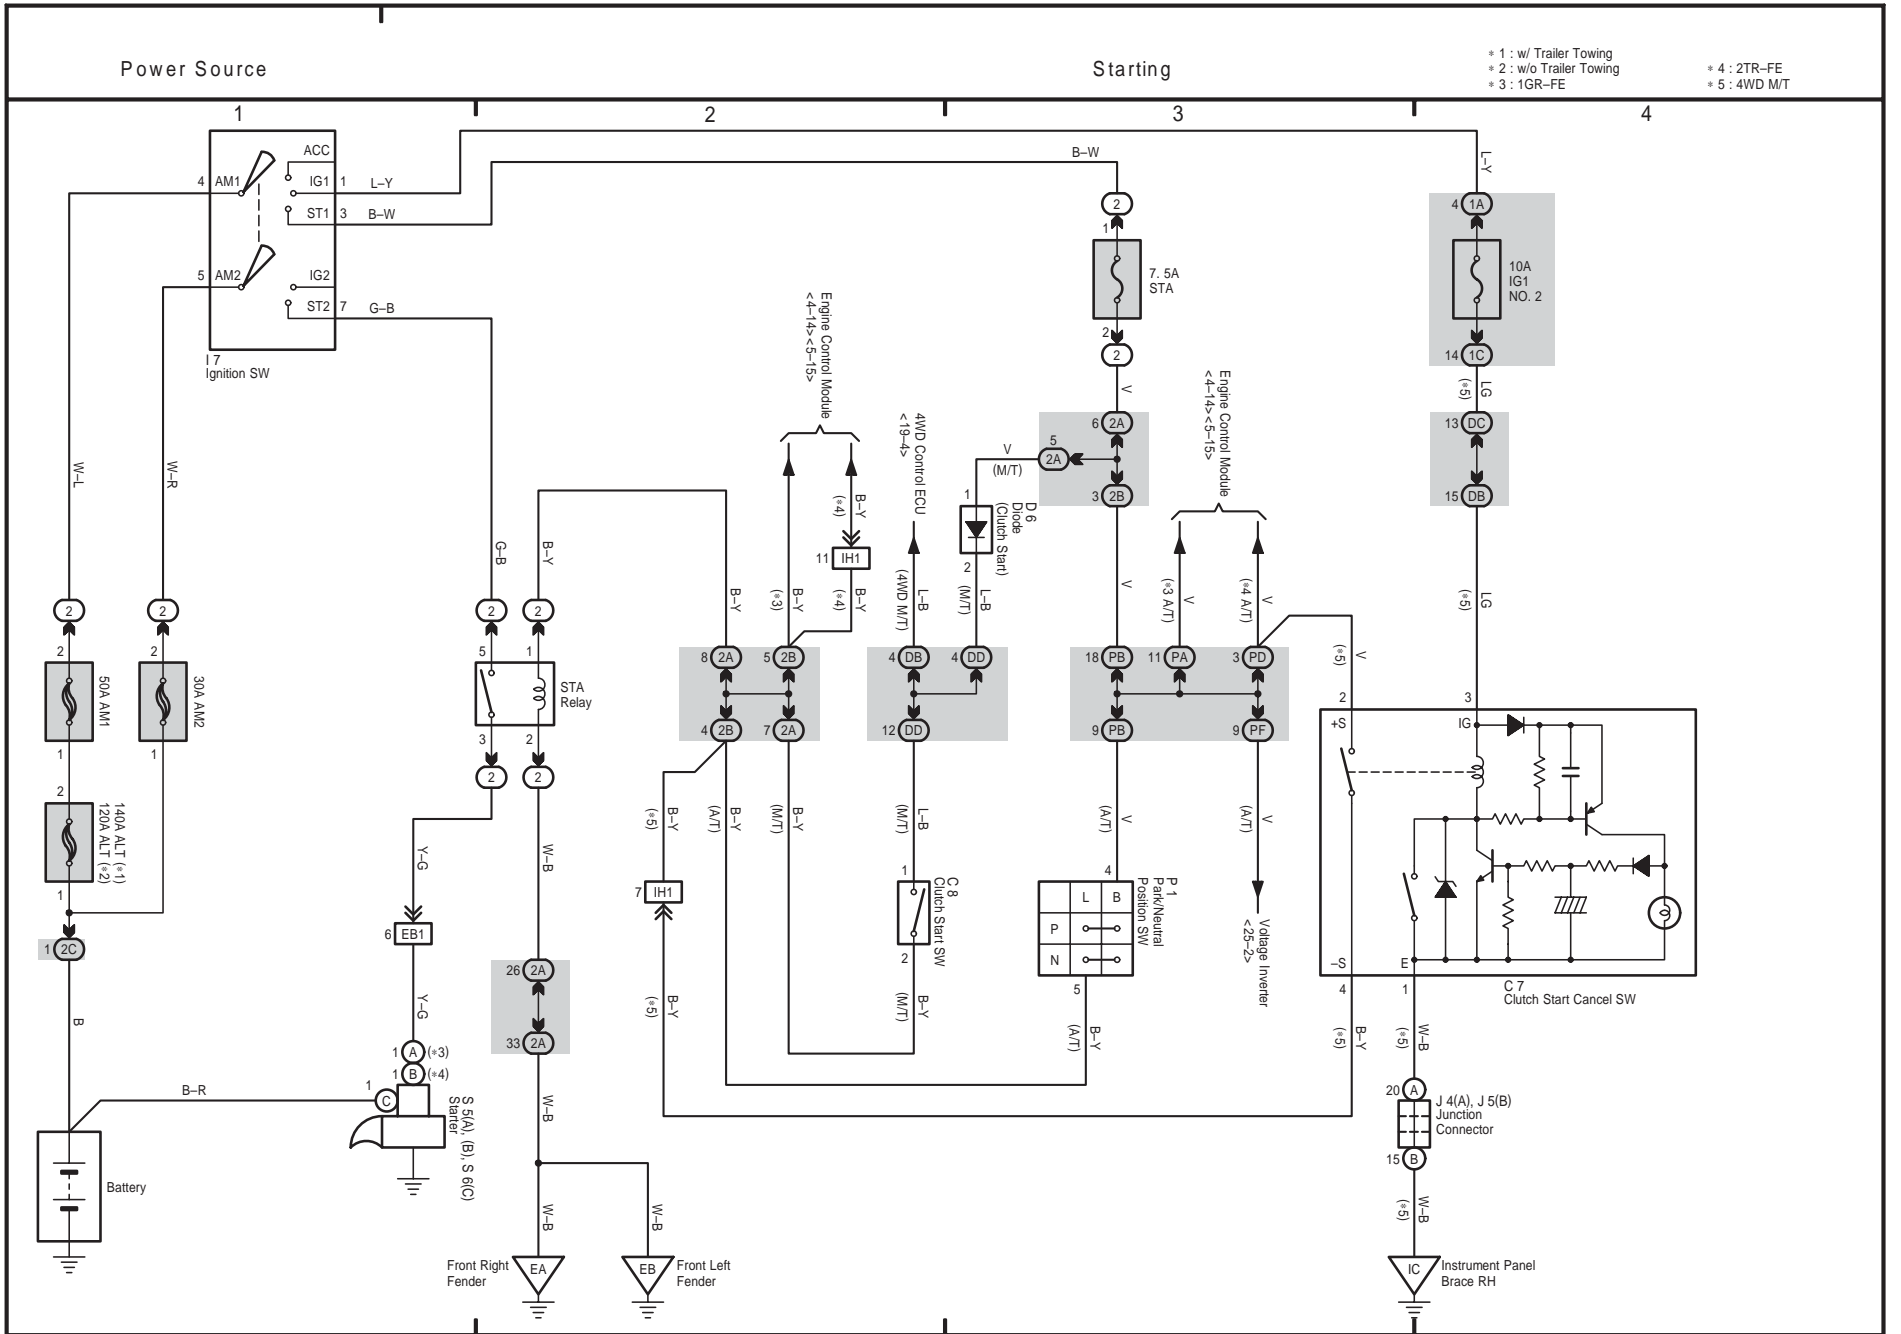

1 TOYOTA TACOMA

TOYOTA TACOMA (EM03N0U)

2 TOYOTA TACOMA

3 TOYOTA TACOMA

TOYOTA TACOMA (EM03N0U)

4 TOYOTA TACOMA

(Cont. next page)

Engine Control (1GR-FE)

* 3 : Malfunction Indicator Lamp

TOYOTA TACOMA (EM03N0U)

Engine Control (1GR-FE)

TOYOTA TACOMA (EM03N0U)

4 TOYOTA TACOMA (Cont' d)

Engine Control (2TR-FE)

* 1 : Malfunction Indicator Lamp

TOYOTA TACOMA (EM03N0U)

Engine Control (2TR-FE)

Engine Control (2TR-FE)

TOYOTA TACOMA (EM03N0U)

5 TOYOTA TACOMA (Cont' d)

6 TOYOTA TACOMA

TOYOTA TACOMA (EM03N0U)

7 TOYOTA TACOMA

(Cont. next page)