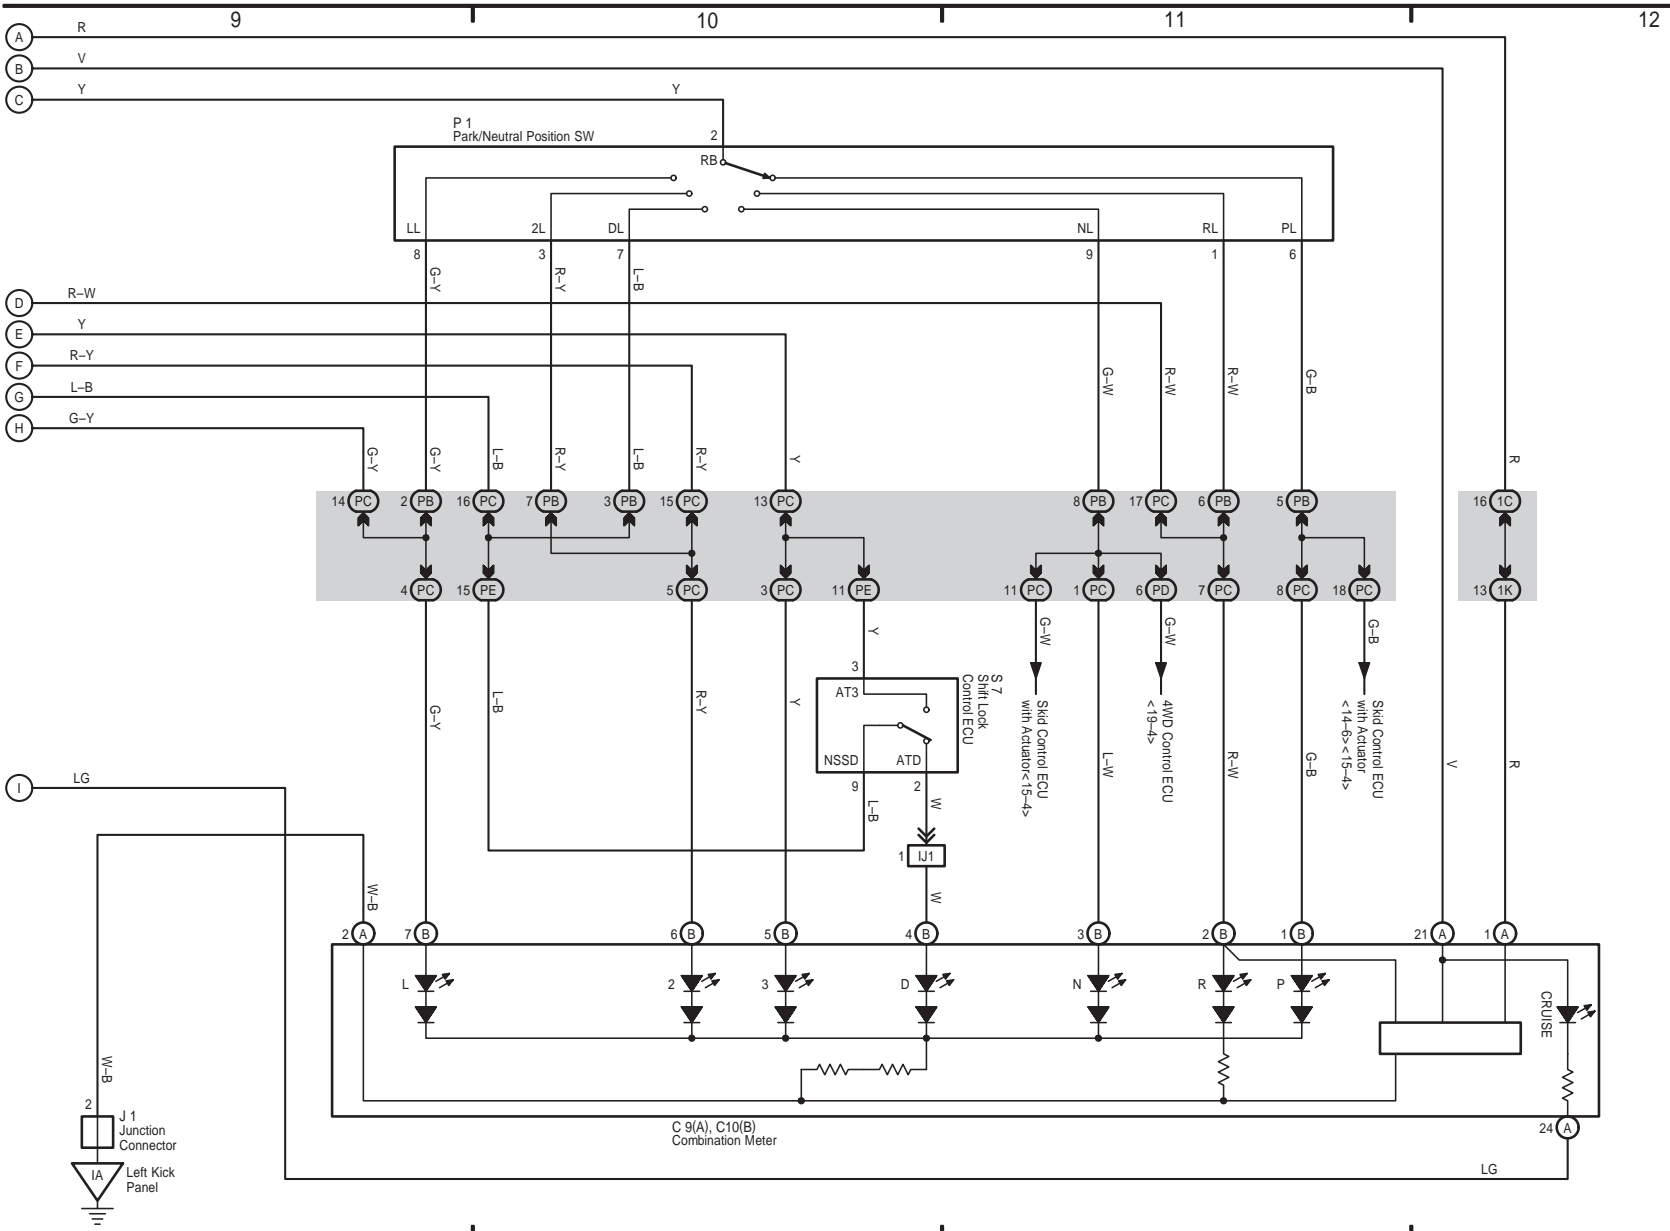

TOYOTA TACOMA (EM03N0U)

10 TOYOTA TACOMA

M OVERALL ELECTRICAL WIRING DIAGRAM

11 TOYOTA TACOMA

TOYOTA TACOMA (EM03N0U)

Power Source

Turn Signal and Hazard Warning Light

- * 1 : w/ Trailer Towing
- * 2 : w/o Trailer Towing
- * 3 : w/ Daytime Running Light
- * 4 : w/o Daytime Running Light

Electronically Controlled Transmission and A/T Indicator (1GR-FE)

TOYOTA TACOMA (EM03N0U)

Electronically Controlled Transmission and A/T Indicator (1GR-FE)

Electronically Controlled Transmission and A/T Indicator (2TR-FE)