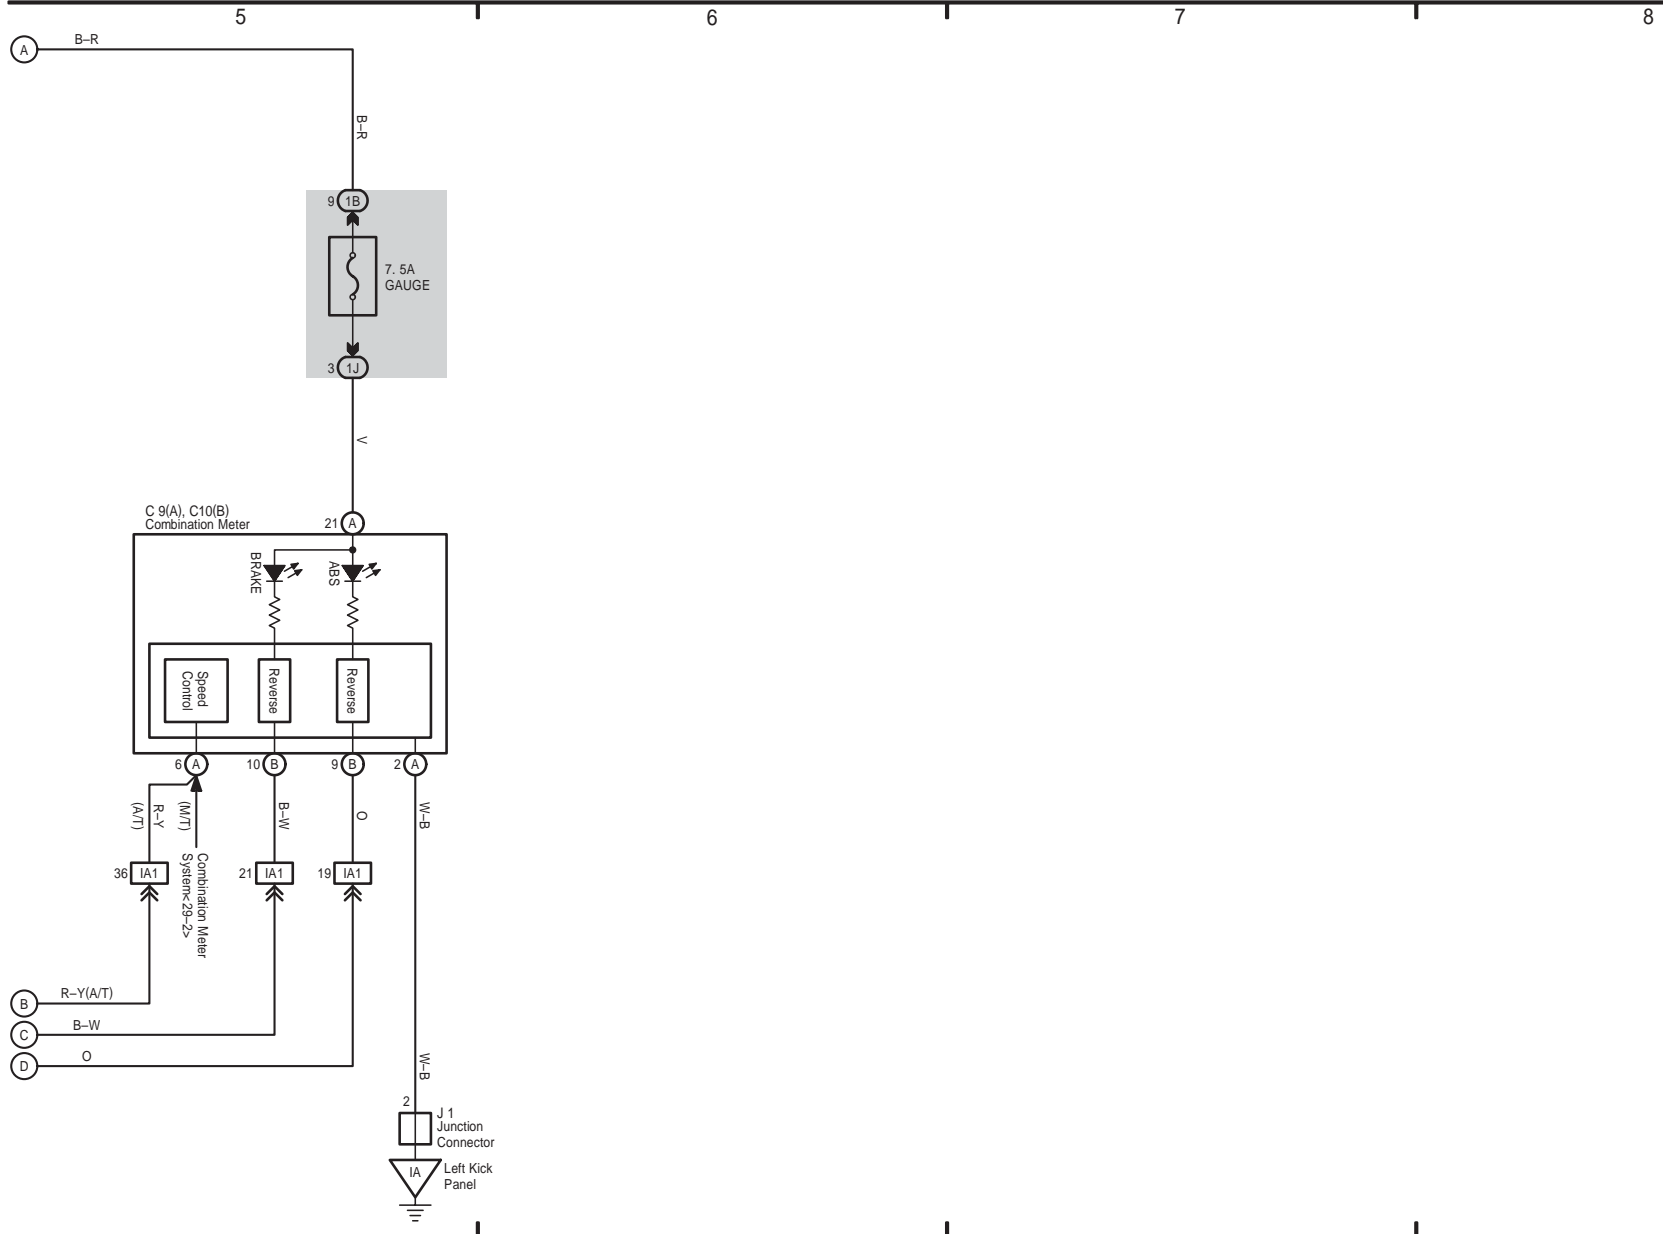

ABS (w/o VSC)

TOYOTA TACOMA (EM03N0U)