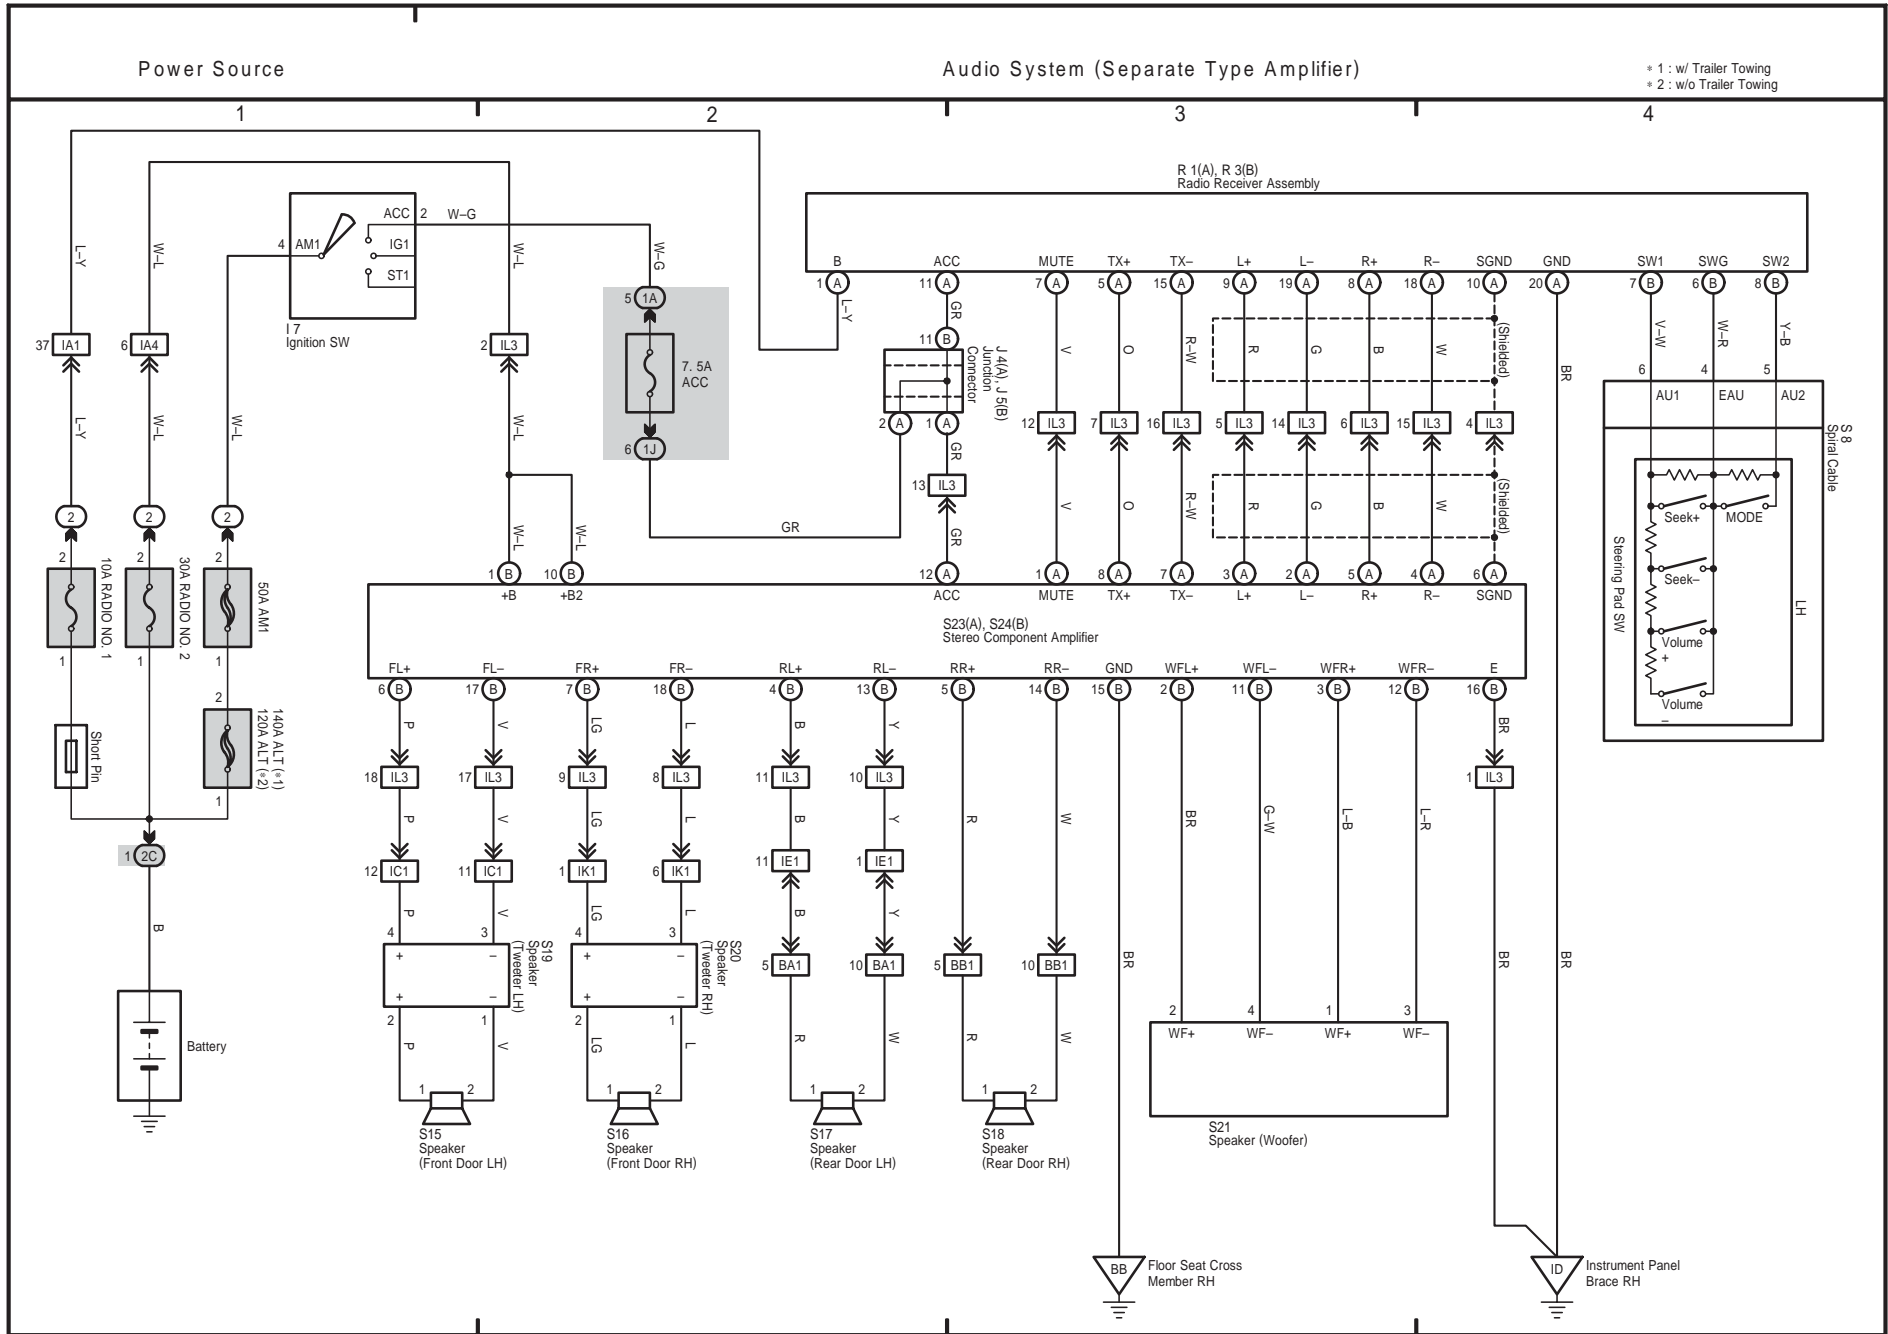

M OVERALL ELECTRICAL WIRING DIAGRAM

24 TOYOTA TACOMA

360

TOYOTA TACOMA (EM03N0U)

25 TOYOTA TACOMA

TOYOTA TACOMA (EM03N0U)

27 TOYOTA TACOMA

TOYOTA TACOMA (EM03N0U)