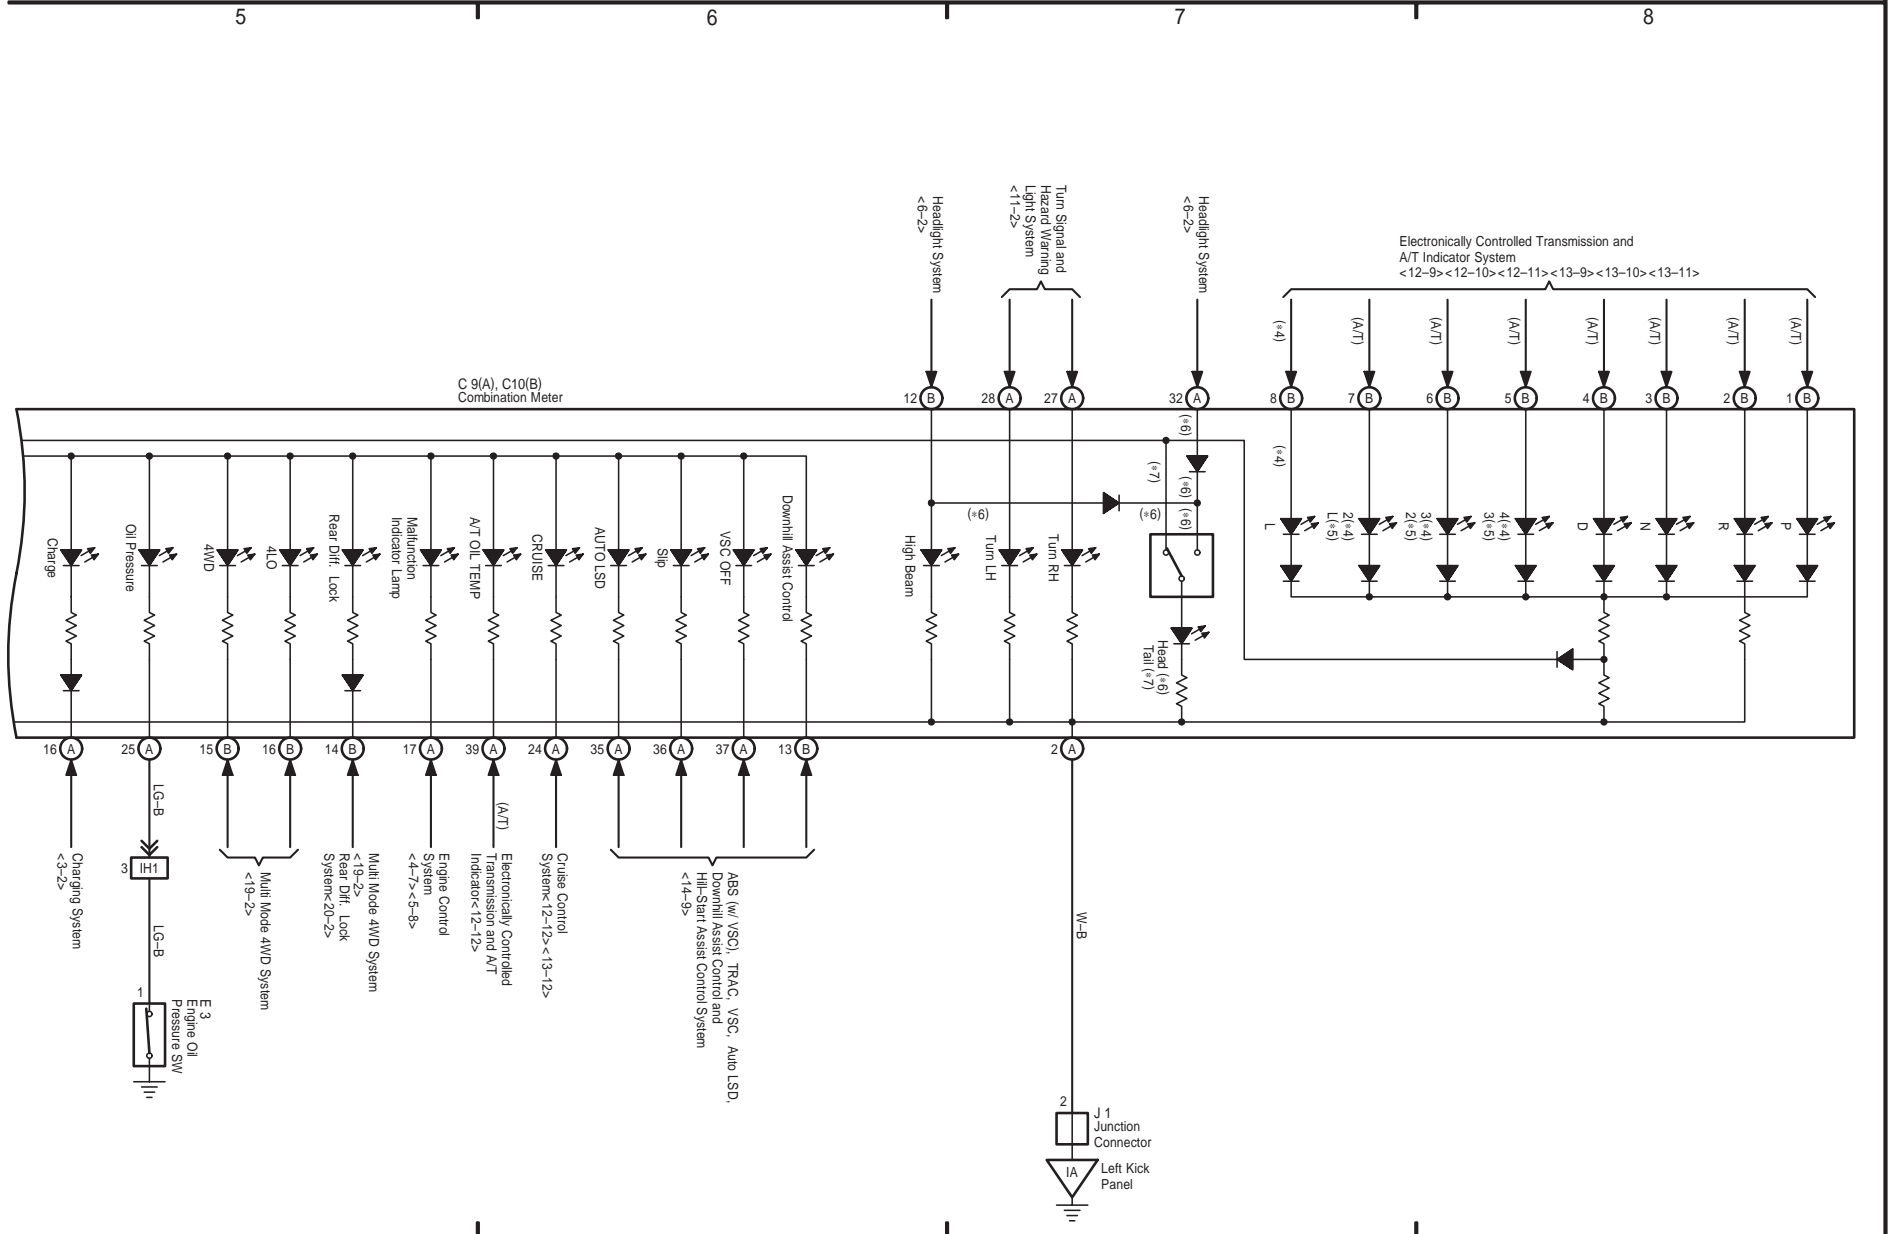

28 TOYOTA TACOMA

OVERALL ELECTRICAL WIRING DIAGRAM

* 4 : 1GR-FE AT
 * 5 : 2TR-FE AT
 * 6 : USA
 * 7 : Canada

Combination Meter

TOYOTA TACOMA (EM03N0U)

Air Conditioning

* 3 : w/ Accessory Meter

TOYOTA TACOMA (EM03N0U)