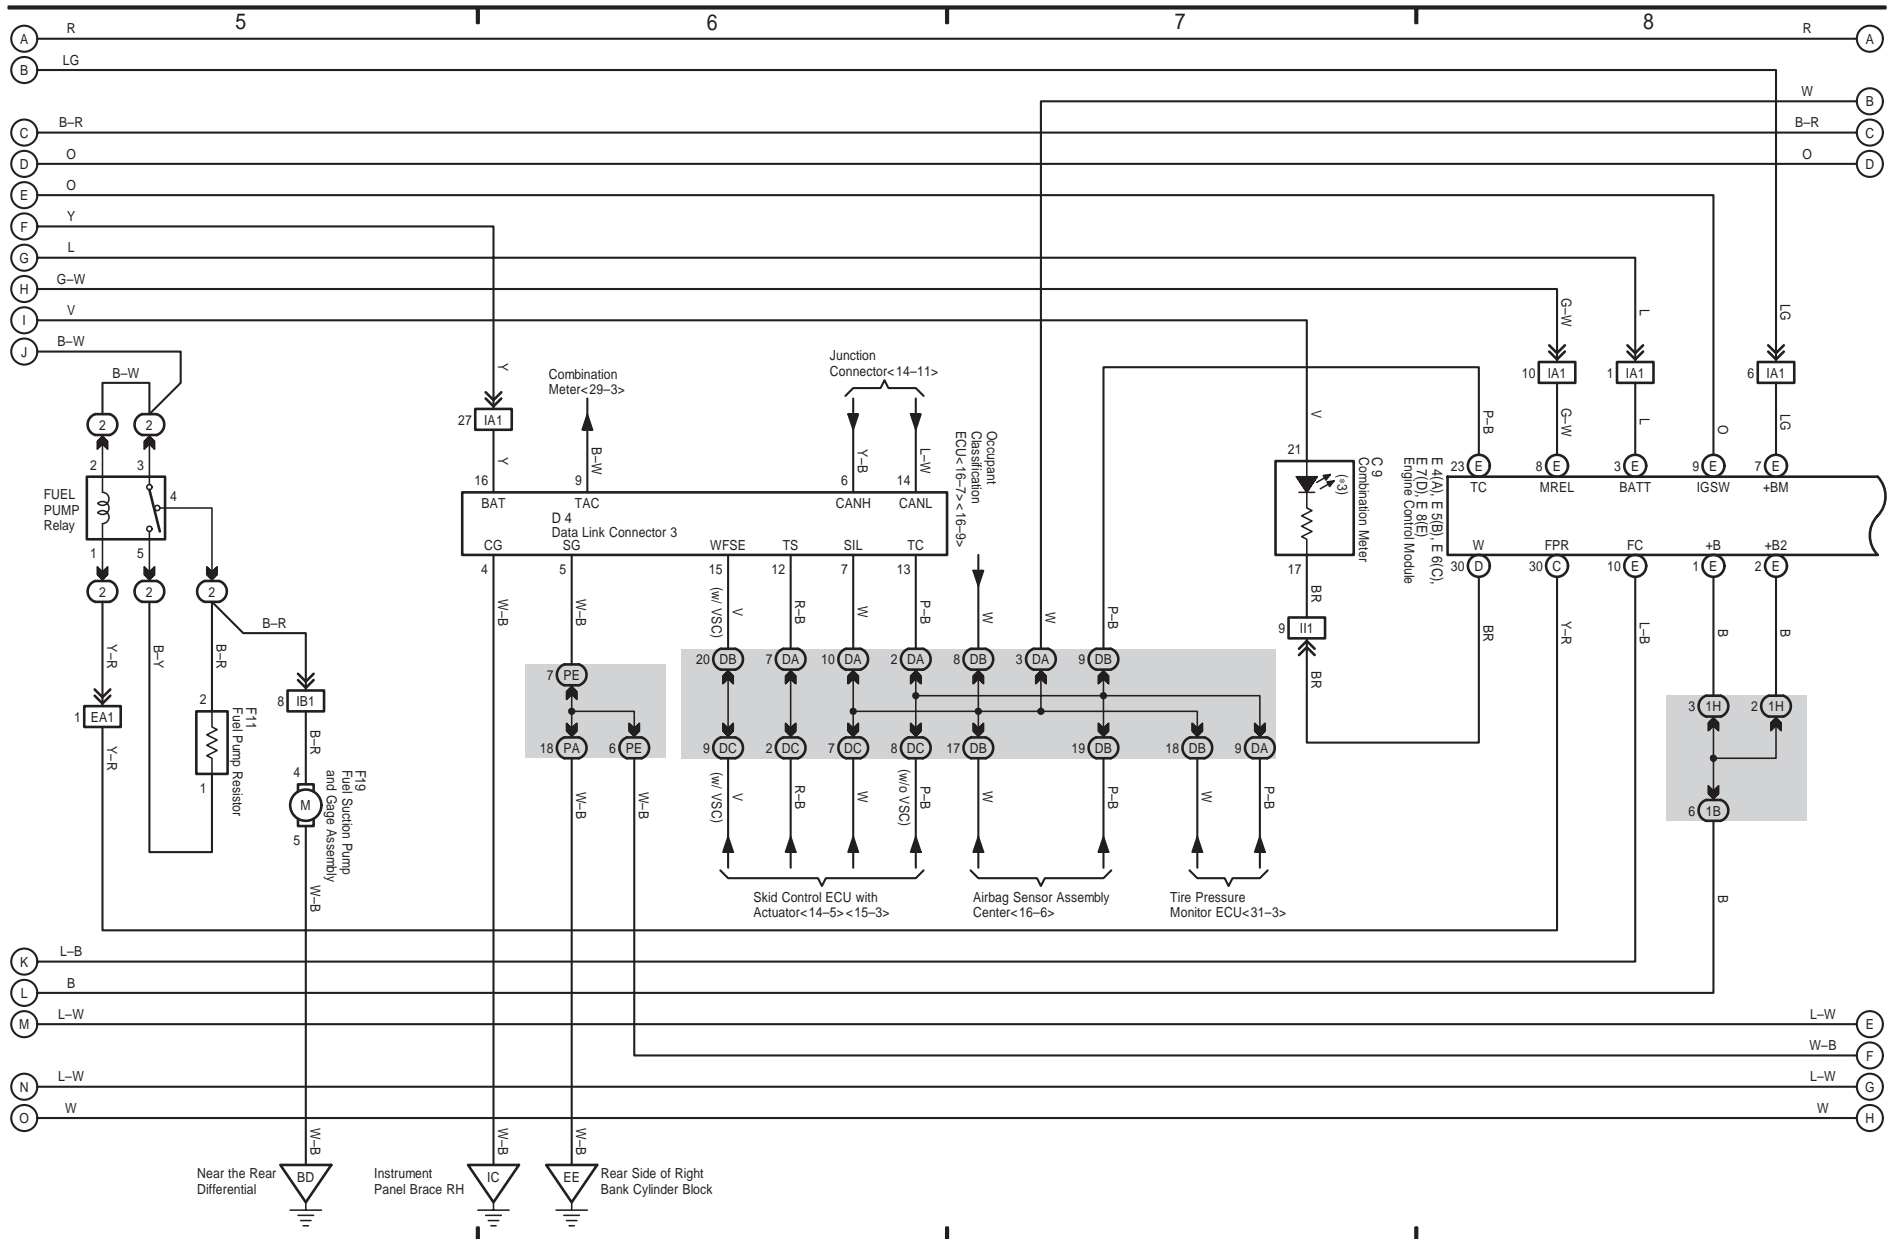

1 TOYOTA TACOMA

TOYOTA TACOMA (EM03N0U)

2 TOYOTA TACOMA

3 TOYOTA TACOMA

TOYOTA TACOMA (EM03N0U)

4 TOYOTA TACOMA

(Cont. next page)

Engine Control (1GR-FE)

* 3 : Malfunction Indicator Lamp

TOYOTA TACOMA (EM03N0U)

Engine Control (1GR-FE)

TOYOTA TACOMA (EM03N0U)

4 TOYOTA TACOMA (Cont' d)

Engine Control (2TR-FE)

* 1 : Malfunction Indicator Lamp

TOYOTA TACOMA (EM03N0U)

Engine Control (2TR-FE)

Engine Control (2TR-FE)

TOYOTA TACOMA (EM03N0U)

5 TOYOTA TACOMA (Cont' d)

6 TOYOTA TACOMA

TOYOTA TACOMA (EM03N0U)

7 TOYOTA TACOMA

(Cont. next page)