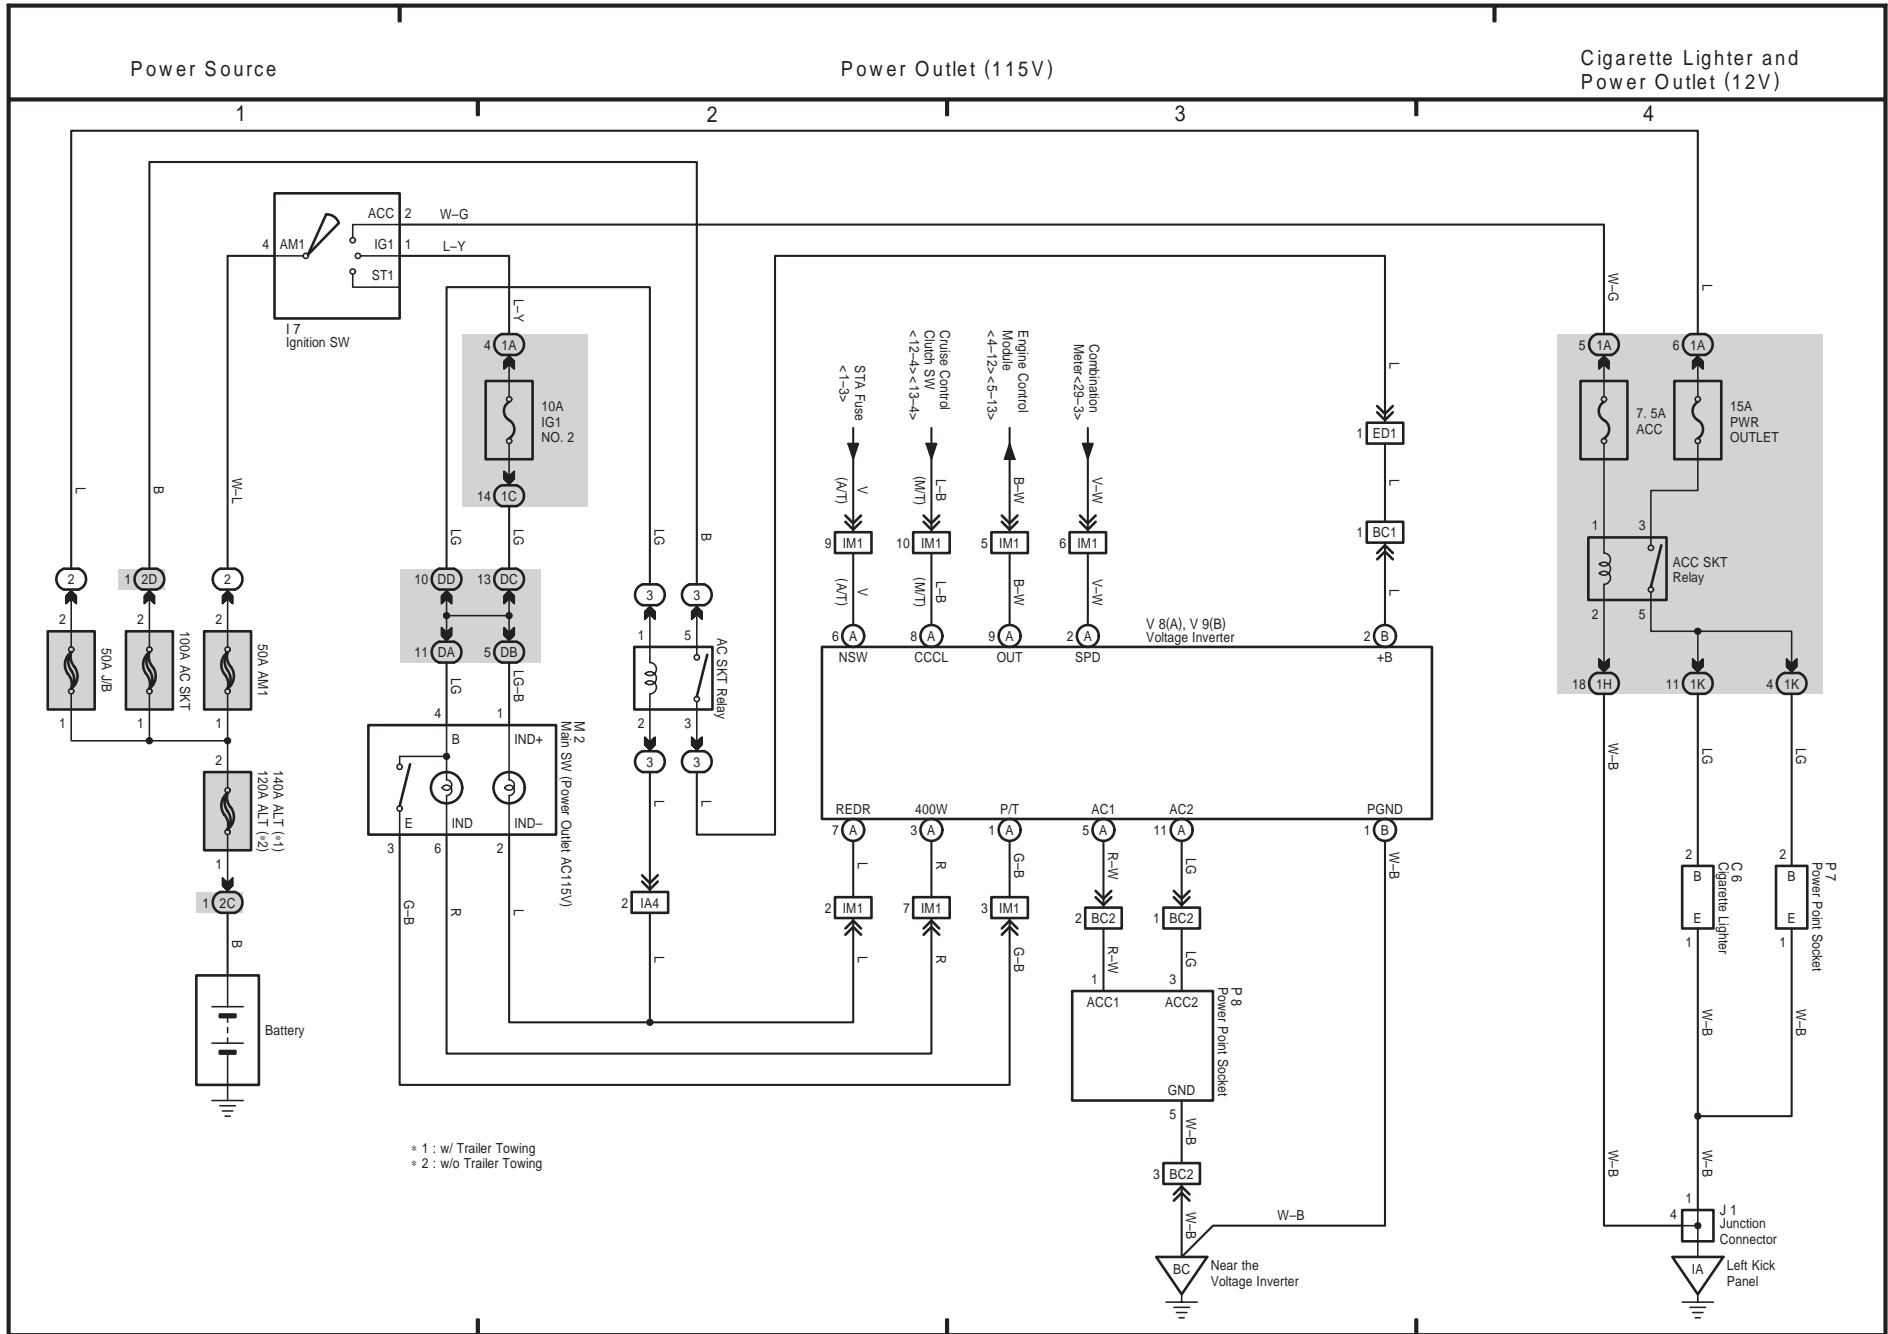

M OVERALL ELECTRICAL WIRING DIAGRAM

24 TOYOTA TACOMA

360

TOYOTA TACOMA (EM03N0U)

25 TOYOTA TACOMA

TOYOTA TACOMA (EM03N0U)

27 TOYOTA TACOMA

TOYOTA TACOMA (EM03N0U)

28 TOYOTA TACOMA

OVERALL ELECTRICAL WIRING DIAGRAM

* 4 : 1GR-FE AT
 * 5 : 2TR-FE AT
 * 6 : USA
 * 7 : Canada

Combination Meter

TOYOTA TACOMA (EM03N0U)

Air Conditioning

* 3 : w/ Accessory Meter

TOYOTA TACOMA (EM03N0U)