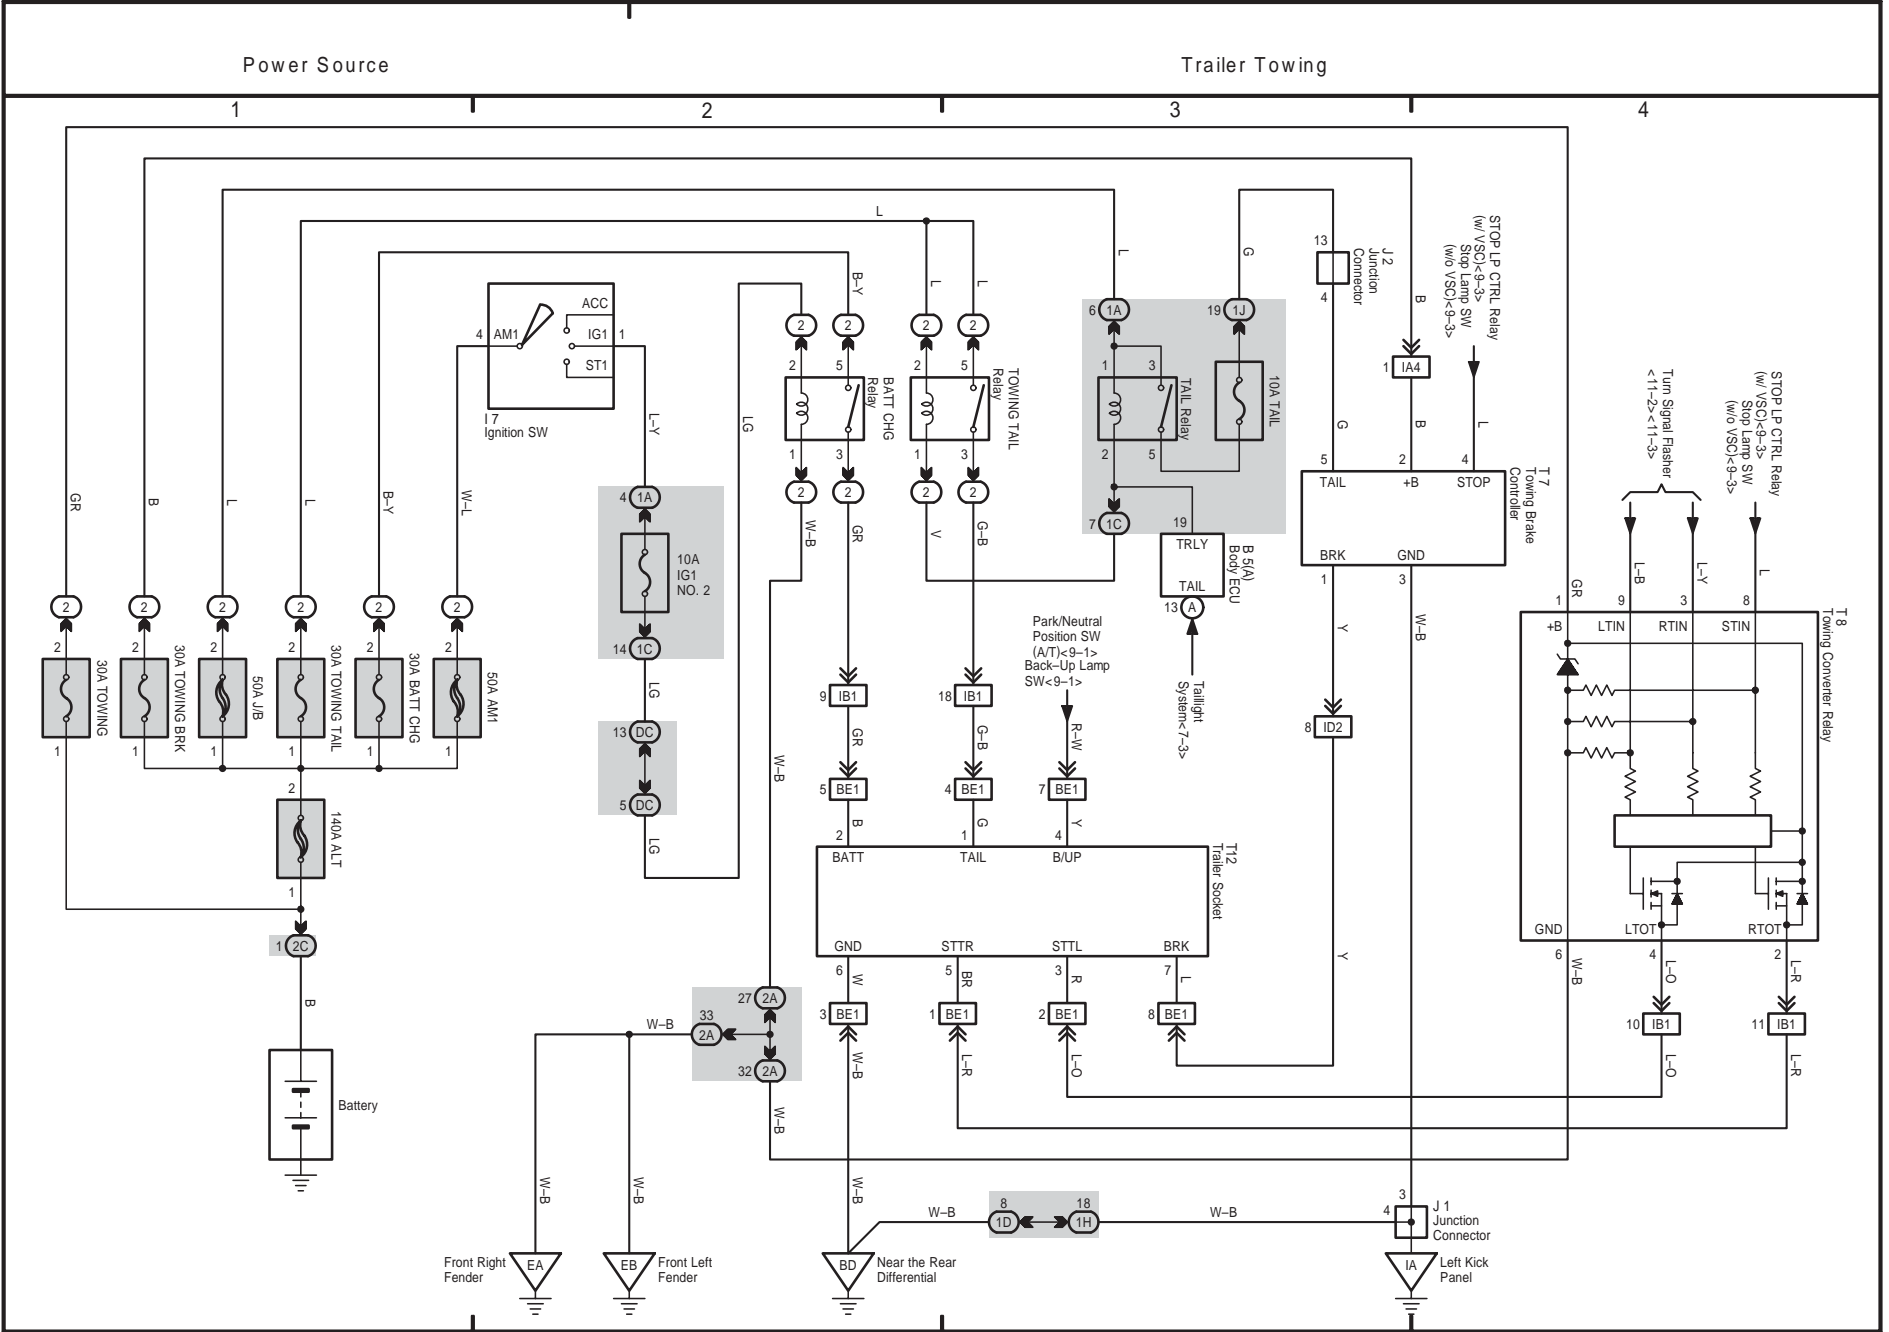

M OVERALL ELECTRICAL WIRING DIAGRAM

24 TOYOTA TACOMA

360

TOYOTA TACOMA (EM03N0U)

25 TOYOTA TACOMA

TOYOTA TACOMA (EM03N0U)

27 TOYOTA TACOMA

TOYOTA TACOMA (EM03N0U)