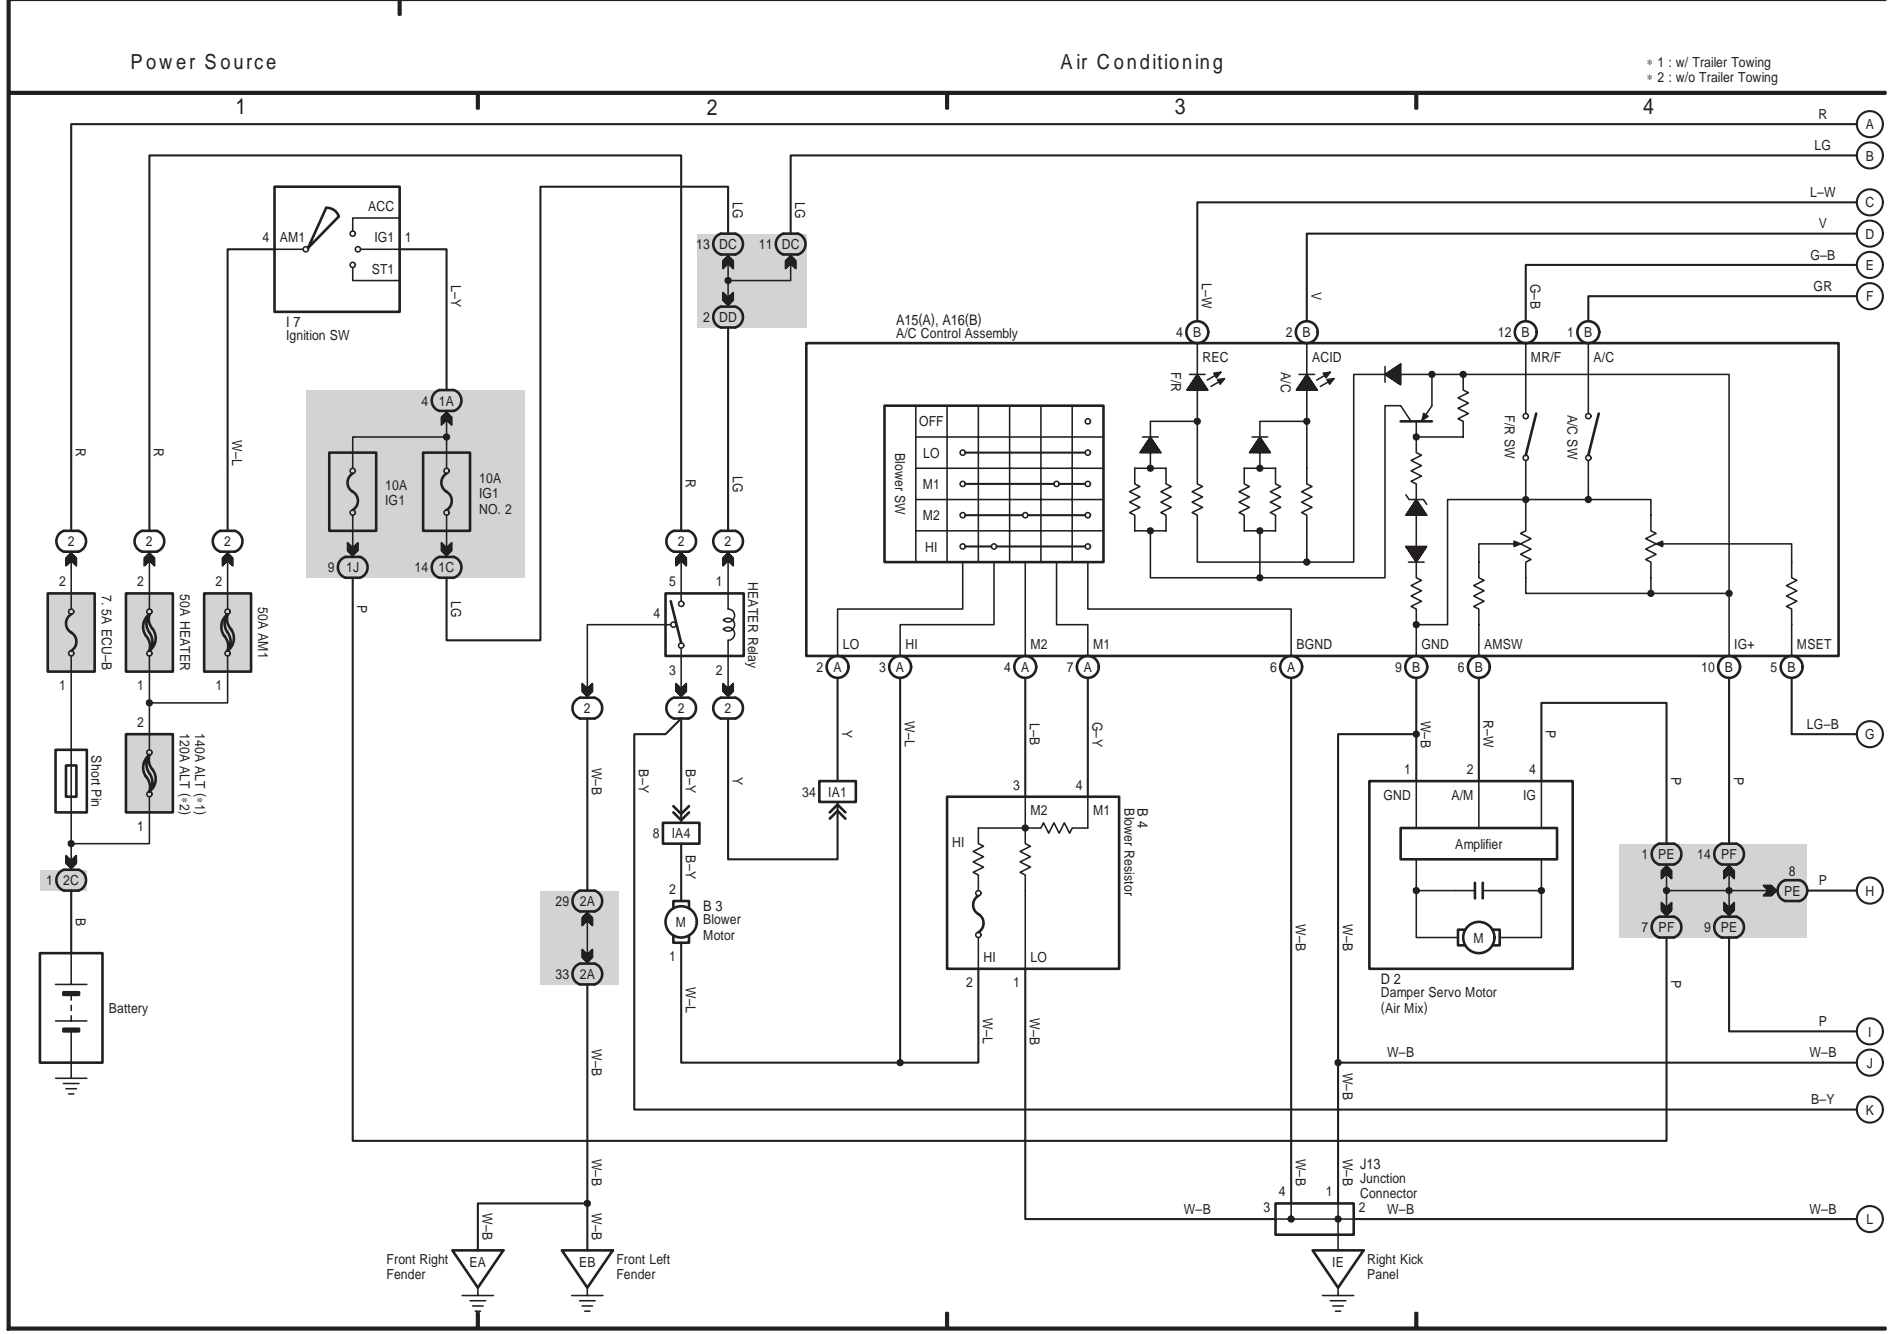

28 TOYOTA TACOMA

OVERALL ELECTRICAL WIRING DIAGRAM

* 4 : 1GR-FE AT
 * 5 : 2TR-FE AT
 * 6 : USA
 * 7 : Canada

Combination Meter

TOYOTA TACOMA (EM03N0U)

Air Conditioning

* 3 : w/ Accessory Meter

TOYOTA TACOMA (EM03N0U)