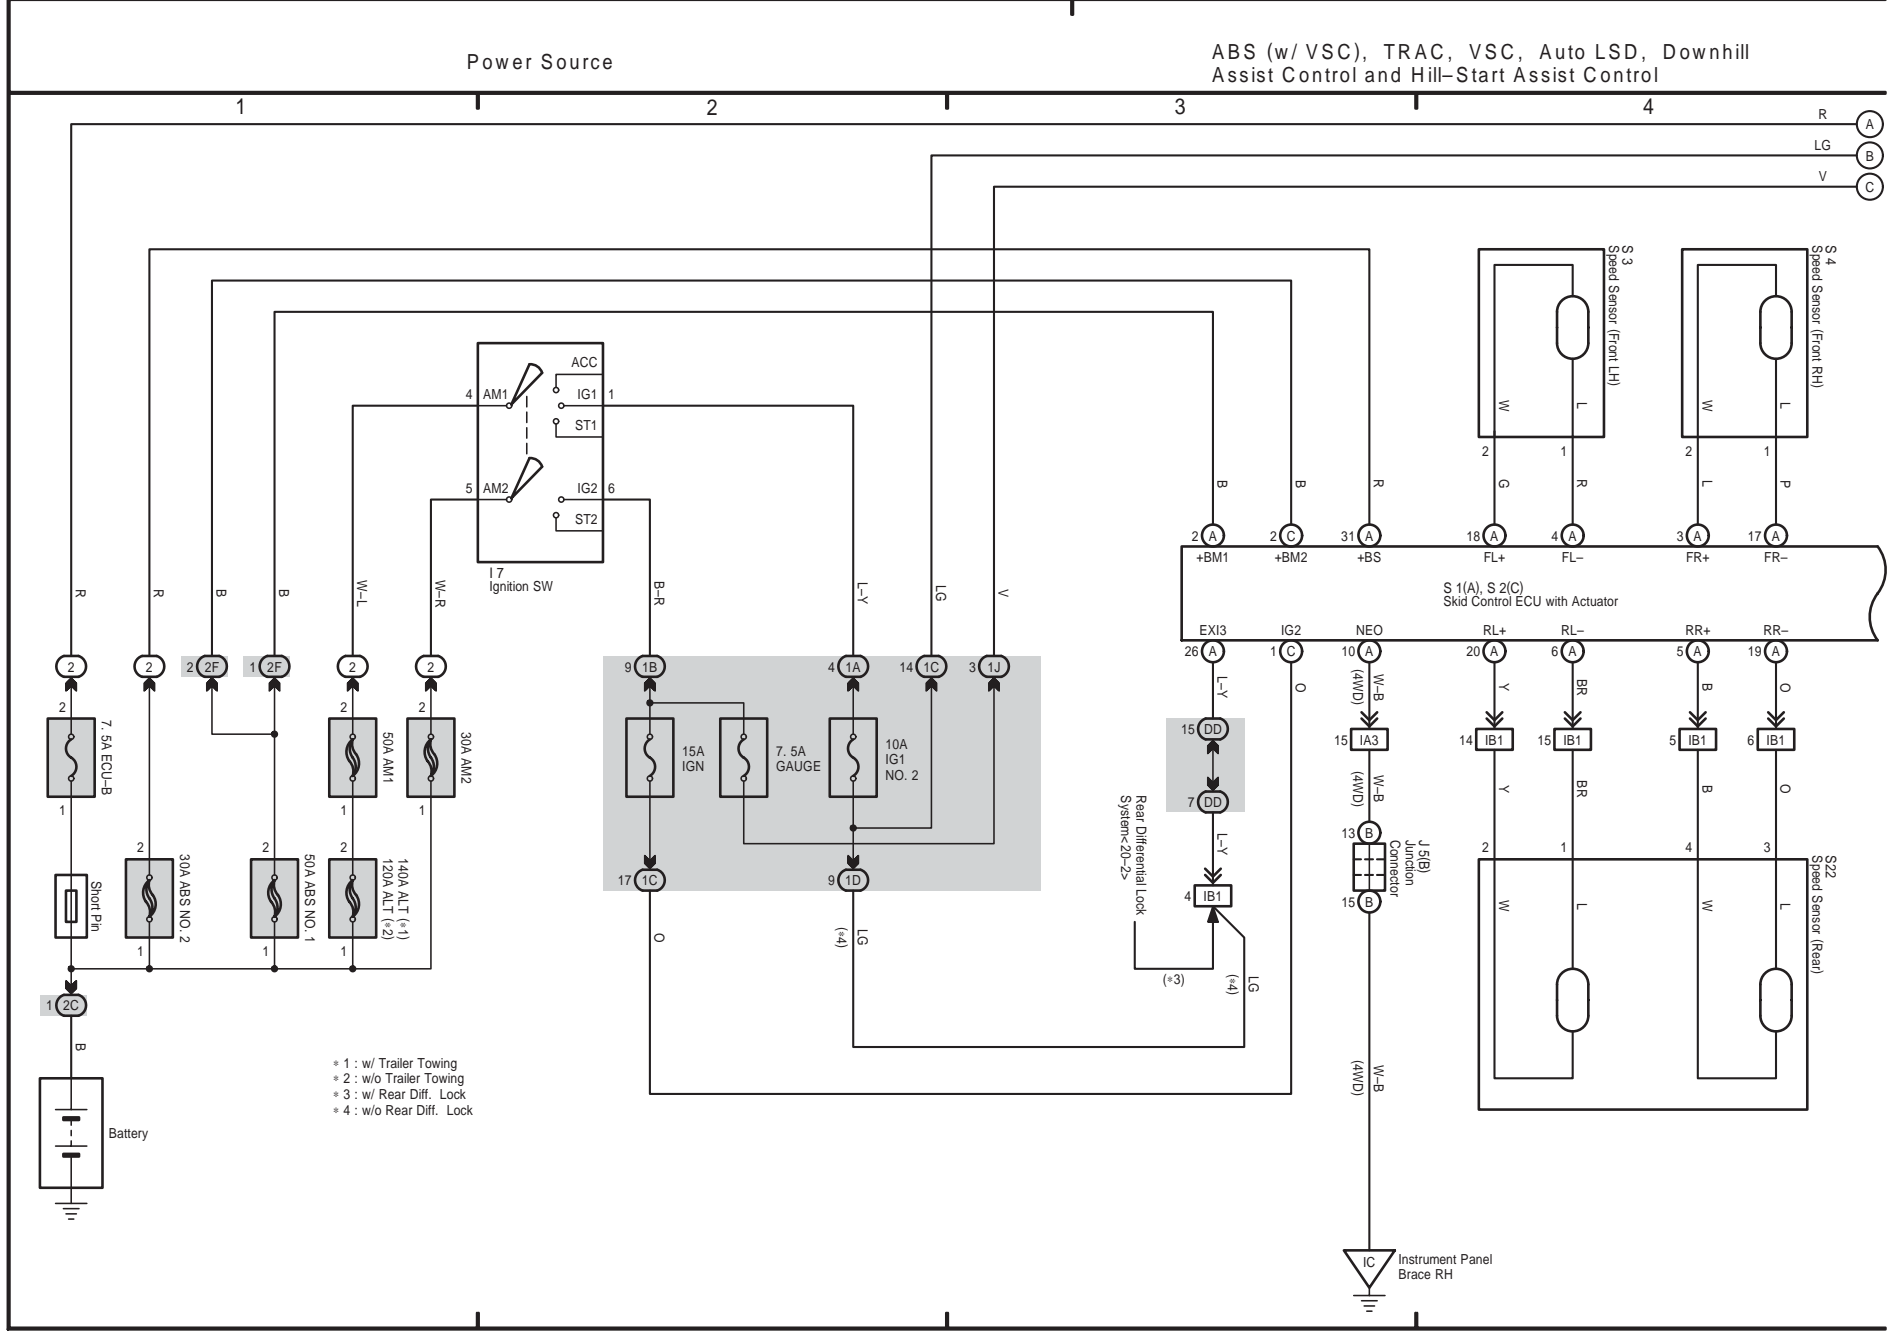

Electronically Controlled Transmission and A/T Indicator (1GR-FE)

TOYOTA TACOMA (EM03N0U)

Electronically Controlled Transmission and A/T Indicator (1GR-FE)

Electronically Controlled Transmission and A/T Indicator (2TR-FE)